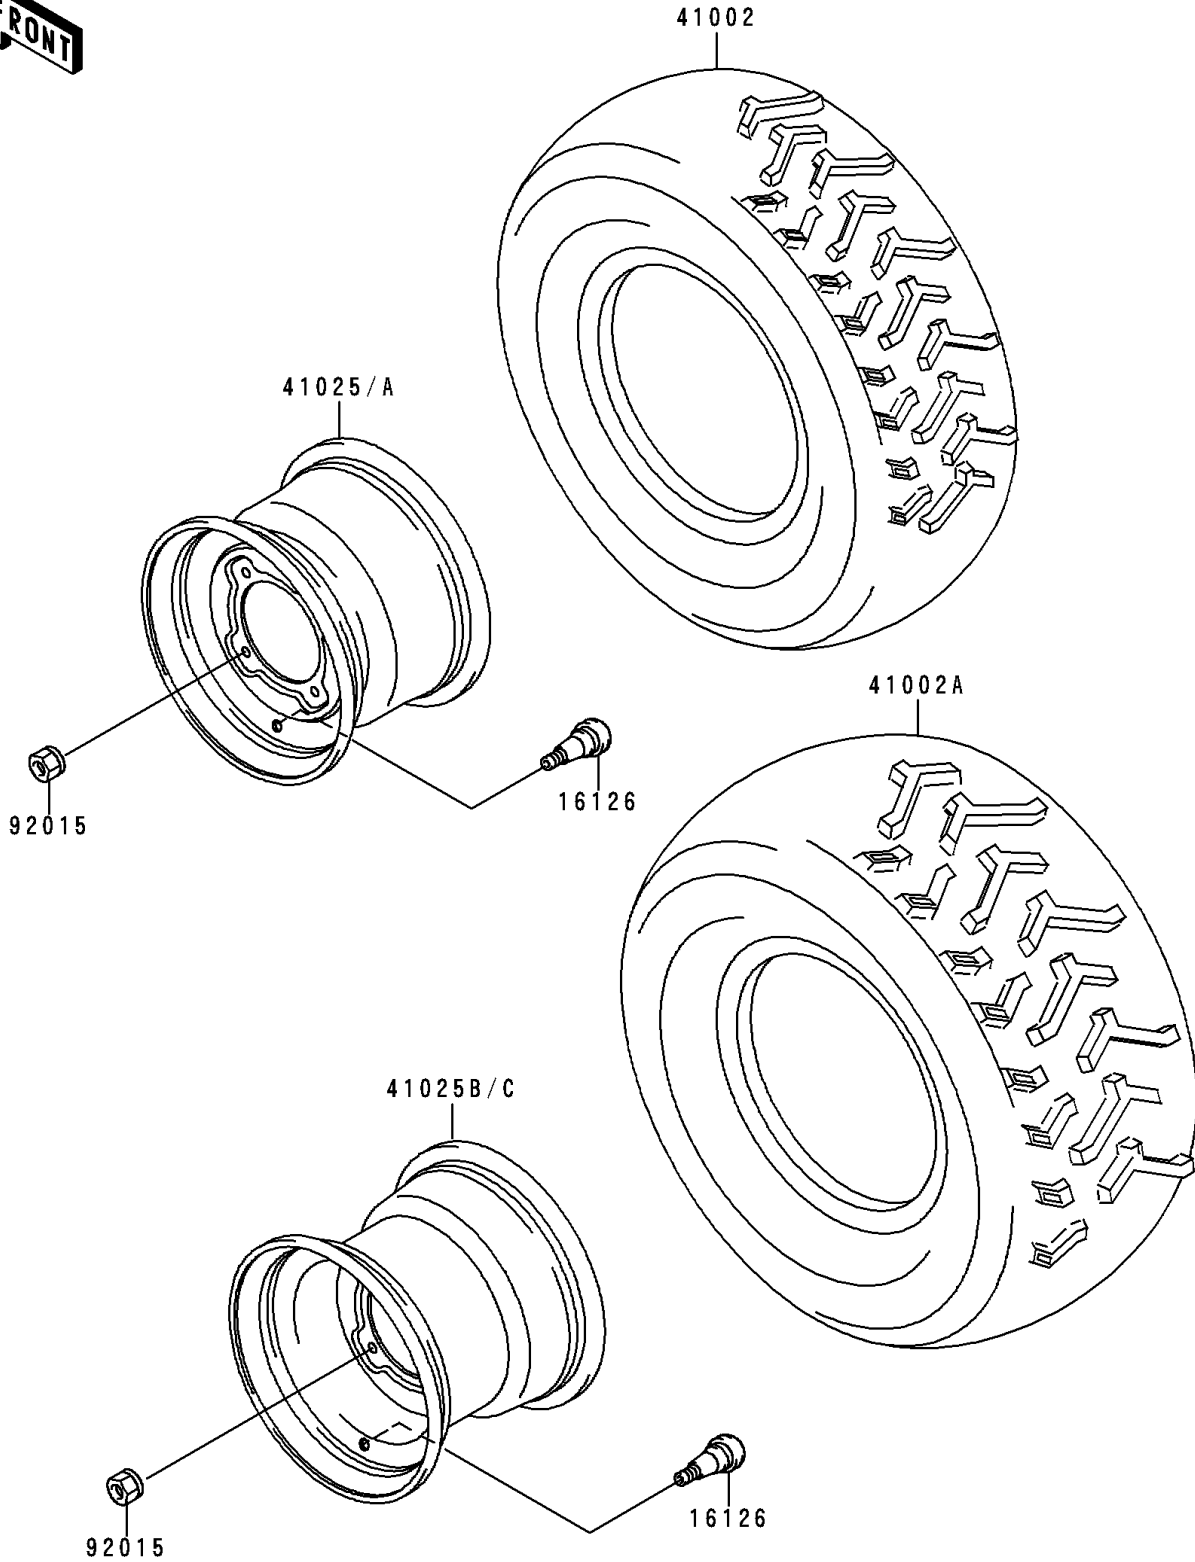

1990 Bayou 300 4X4 PARTS DIAGRAM

Wheels/Tires

F2210

1990 Bayou 300 4X4 PARTS LIST

Wheels/Tires

ITEM NAME	PART NUMBER	QUANTITY
VALVE (Ref # 16126)	16126-4001	4
TIRE,FR,AT24X8-11,KT962(D) (Ref # 41002)	41002-1678	2
TIRE,RR,AT24X10-11,KT962(D) (Ref # 41002A)	41002-1679	2
RIM,FR,11X6.5,J.WHITE (Ref # 41025A)	41025-1196-8C	2
RIM,RR,11X8,J.WHITE (Ref # 41025C)	41025-1197-8C	2
NUT,LOCK,10MM (Ref # 92015)	92015-1808	16