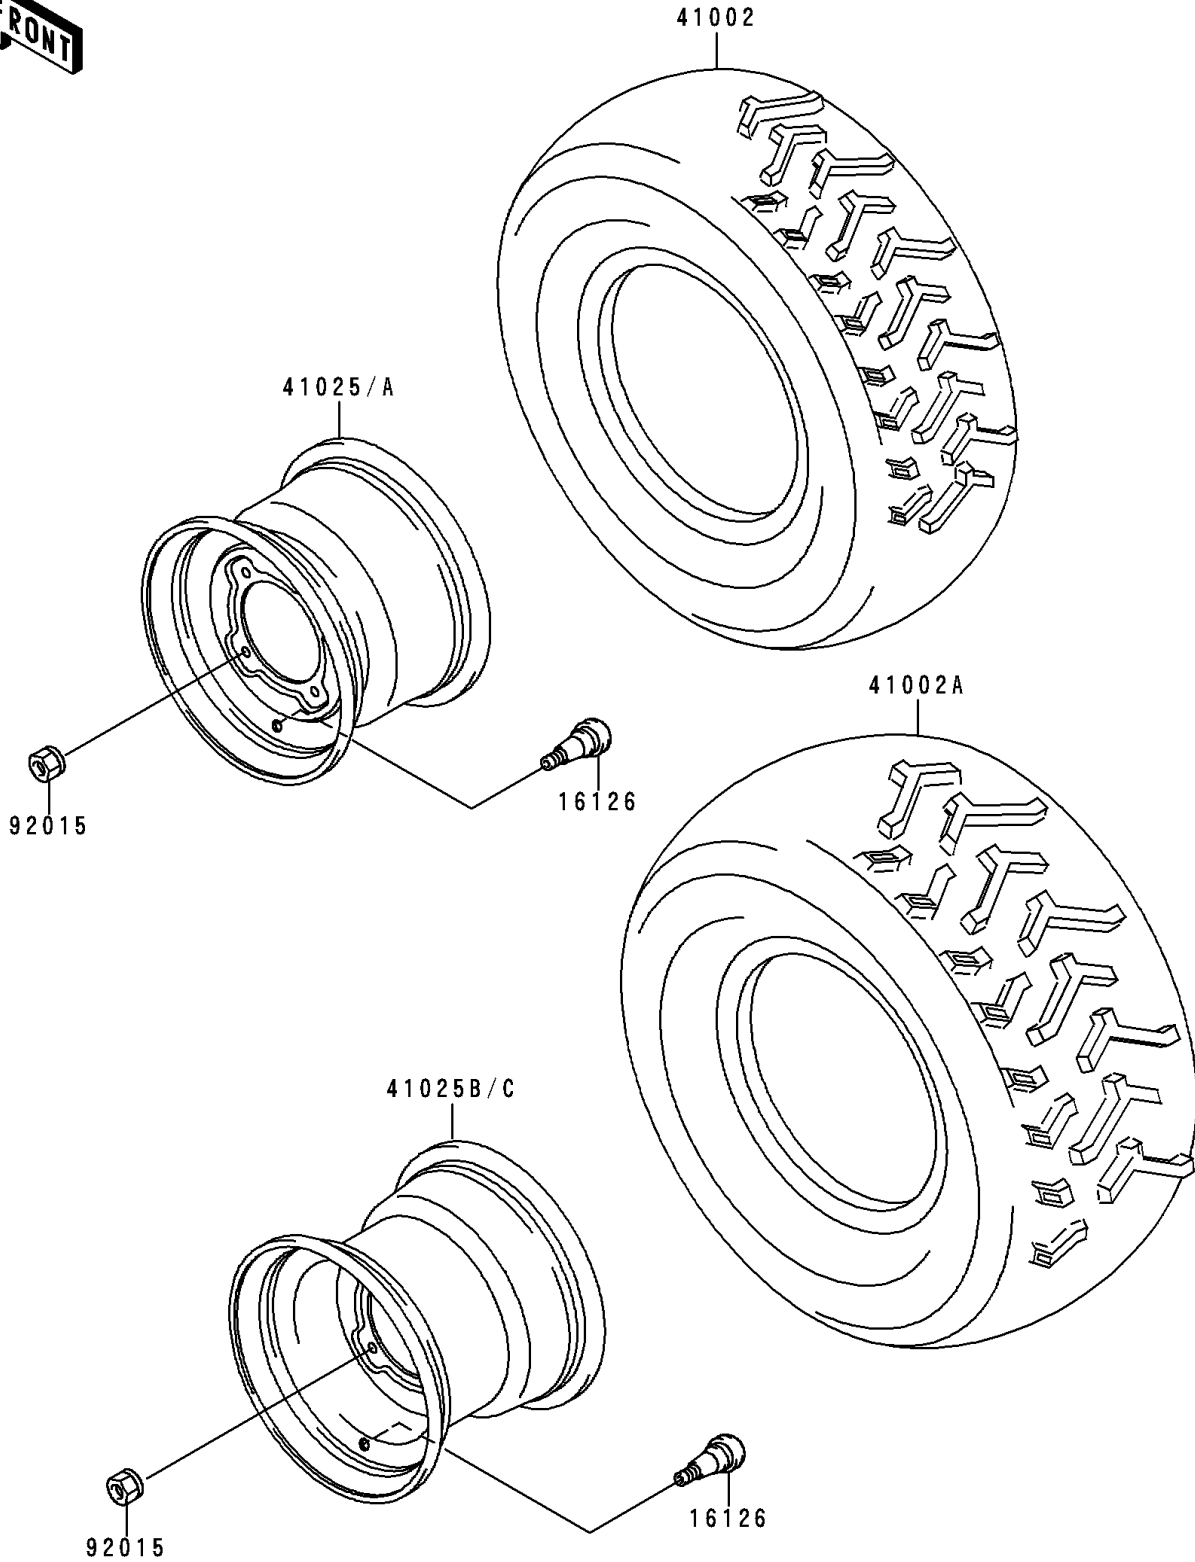

1991 Bayou 300 4X4 PARTS DIAGRAM

Wheels/Tires

F2210

1991 Bayou 300 4X4 PARTS LIST

Wheels/Tires

ITEM NAME	PART NUMBER	QUANTITY
VALVE (Ref # 16126)	16126-4001	4
TIRE,FR,AT24X8-11,KT962(D) (Ref # 41002)	41002-1678	2
TIRE,RR,AT24X10-11,KT962(D) (Ref # 41002A)	41002-1679	2
RIM,FR,11X6.5,J.WHITE (Ref # 41025A)	41025-1196-8C	2
RIM,RR,11X8,J.WHITE (Ref # 41025C)	41025-1197-8C	2
NUT,LOCK,10MM (Ref # 92015)	92015-1808	16