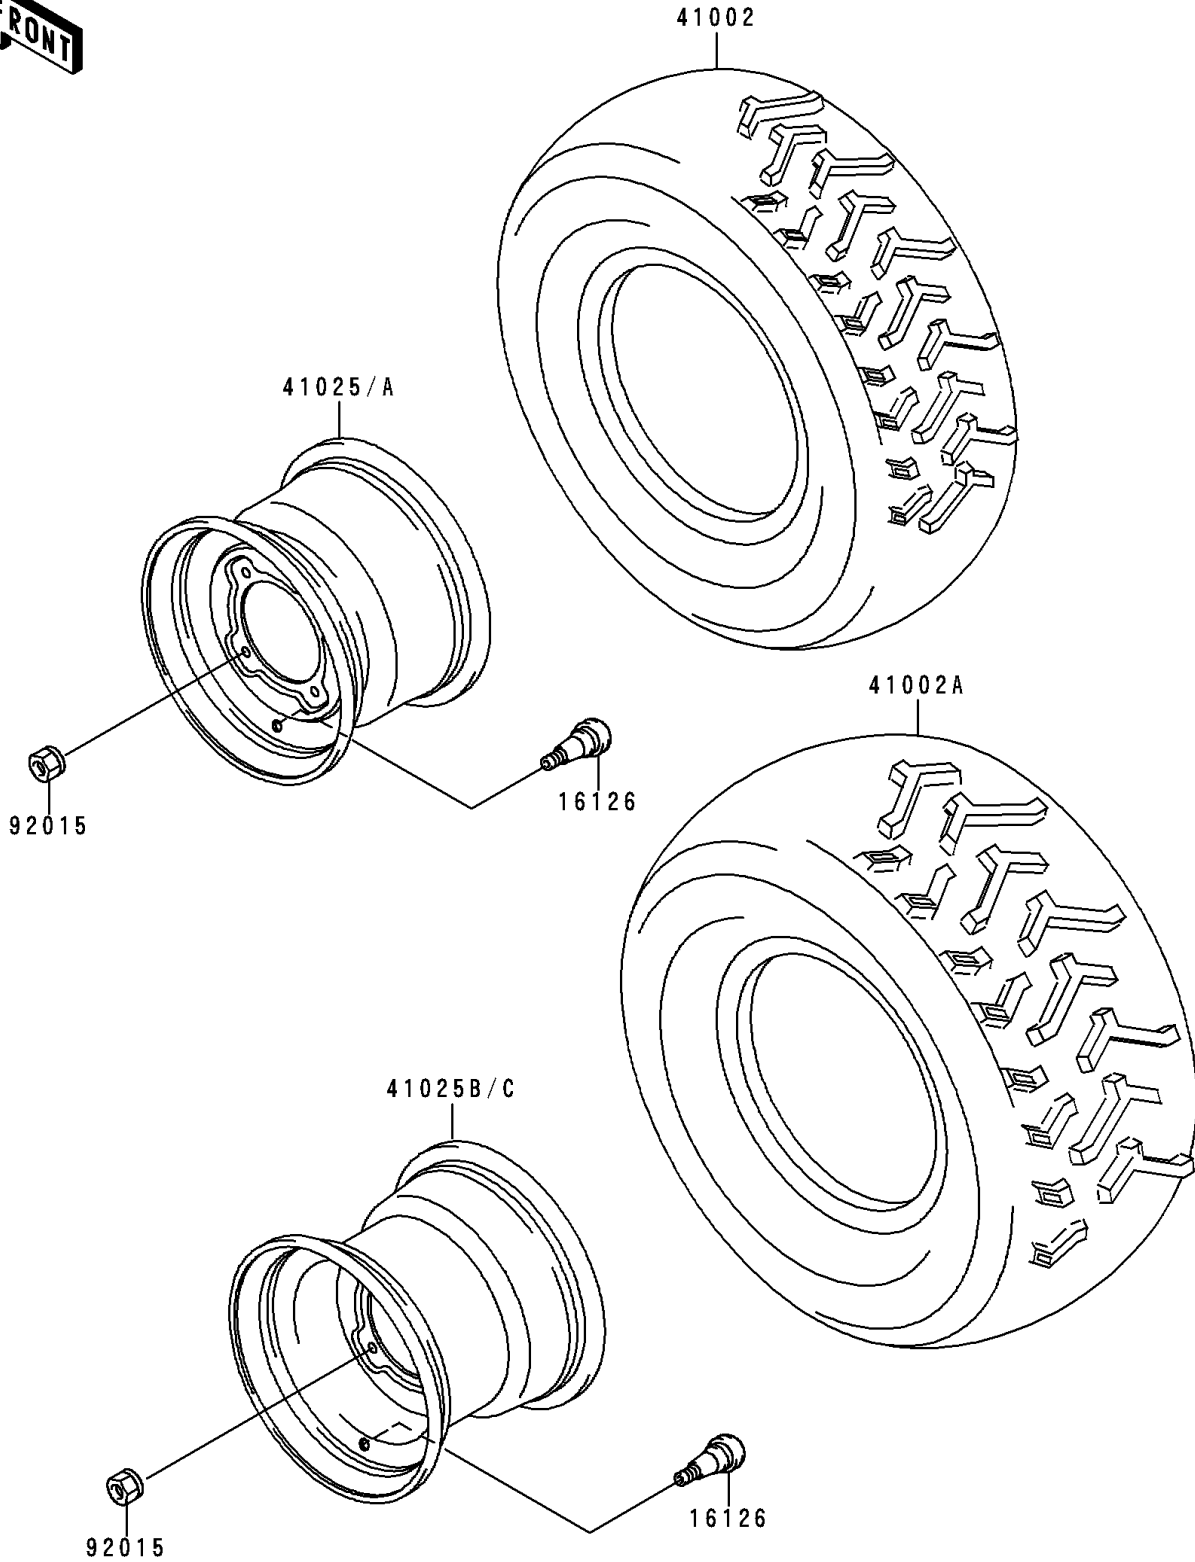

1992 Bayou 300 4X4 PARTS DIAGRAM

Wheels/Tires

F2210

1992 Bayou 300 4X4 PARTS LIST

Wheels/Tires

ITEM NAME	PART NUMBER	QUANTITY
-----------	-------------	----------