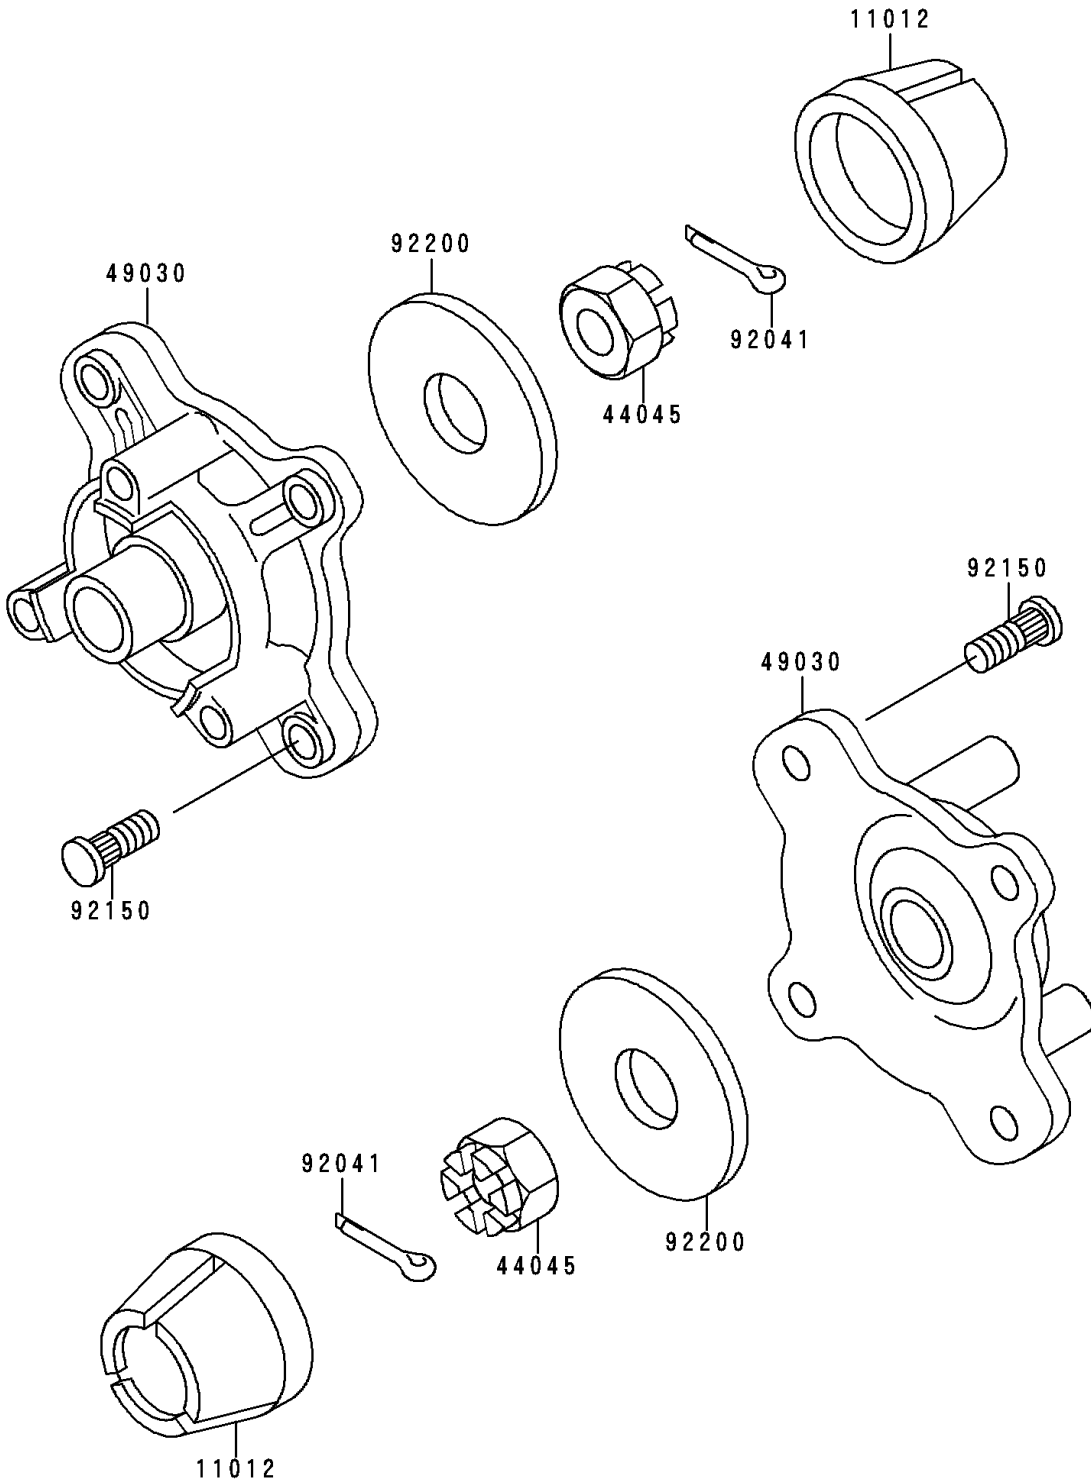

1989 Bayou 300 4X4 PARTS DIAGRAM

Front Hub

F2230

1989 Bayou 300 4X4 PARTS LIST

Front Hub

ITEM NAME	PART NUMBER	QUANTITY
CAP,WHEEL (Ref # 11012)	11012-1519	2
HUB,FR (Ref # 49030)	49030-1102	2
COTTER,4.0X35 (Ref # 92041)	92041-1053	2
BOLT (Ref # 92150)	92150-1289	8
WASHER,18.5X52X4.5 (Ref # 92200)	92200-1139	2
NUT,CASTLE,18MM (Ref # 42045)	42045-018	2