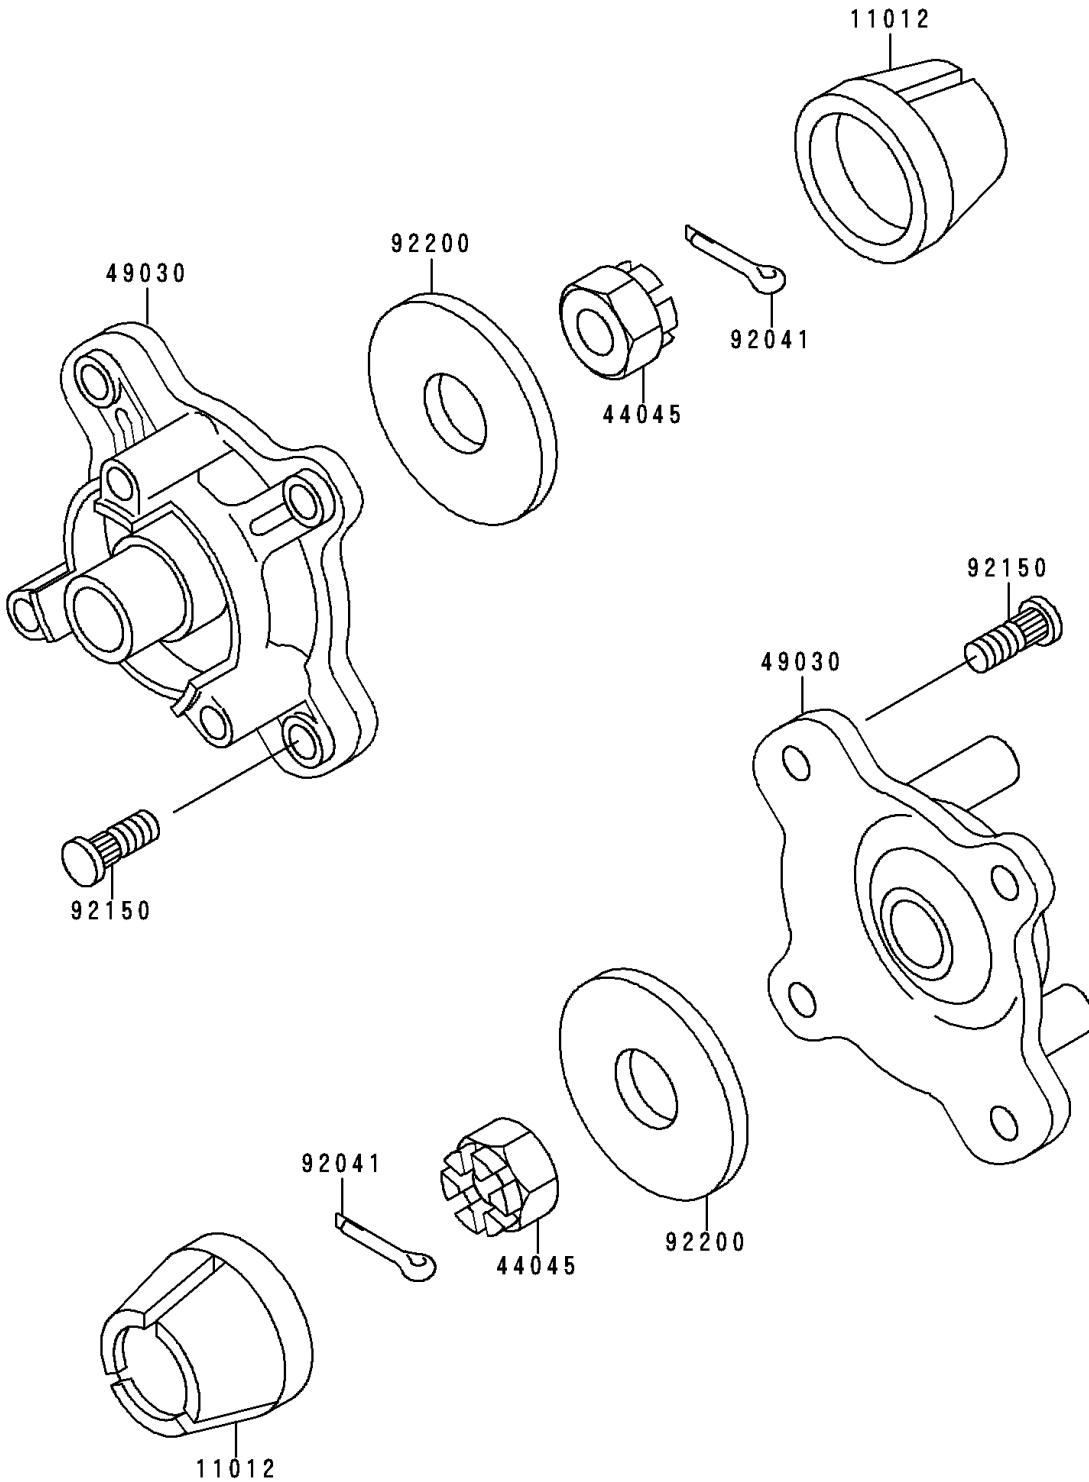

1989 Bayou 300 4X4 PARTS DIAGRAM

Front Hub

F2230

1989 Bayou 300 4X4 PARTS LIST

Front Hub

ITEM NAME	PART NUMBER	QUANTITY
CAP,WHEEL (Ref # 11012)	11012-1519	2
HUB,FR (Ref # 49030)	49030-1102	2
COTTER,4.0X35 (Ref # 92041)	92041-1053	2
BOLT (Ref # 92150)	92150-1289	8
WASHER,18.5X52X4.5 (Ref # 92200)	92200-1139	2
NUT,CASTLE,18MM (Ref # 42045)	42045-018	2