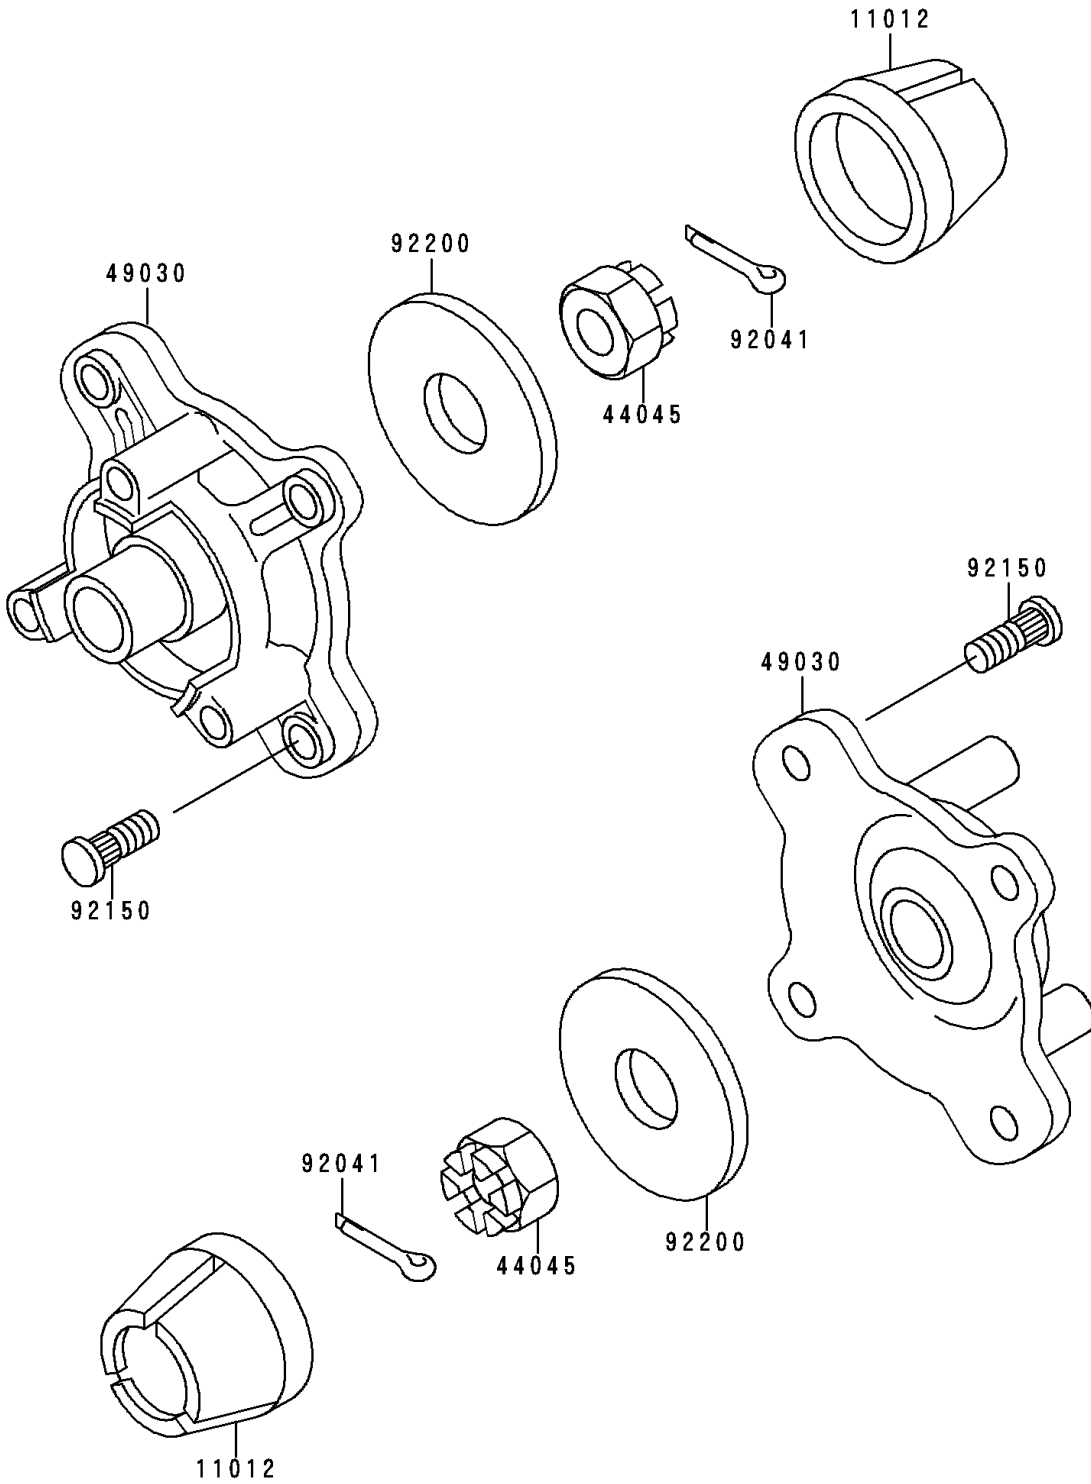

1990 Bayou 300 4X4 PARTS DIAGRAM

Front Hub

F2230

1990 Bayou 300 4X4 PARTS LIST

Front Hub

ITEM NAME	PART NUMBER	QUANTITY
CAP,WHEEL (Ref # 11012)	11012-1519	2
HUB,FR (Ref # 49030)	49030-1102	2
COTTER,4.0X35 (Ref # 92041)	92041-1053	2
BOLT (Ref # 92150)	92150-1289	8
WASHER,18.5X52X4.5 (Ref # 92200)	92200-1139	2
NUT,CASTLE,18MM (Ref # 42045)	42045-018	2