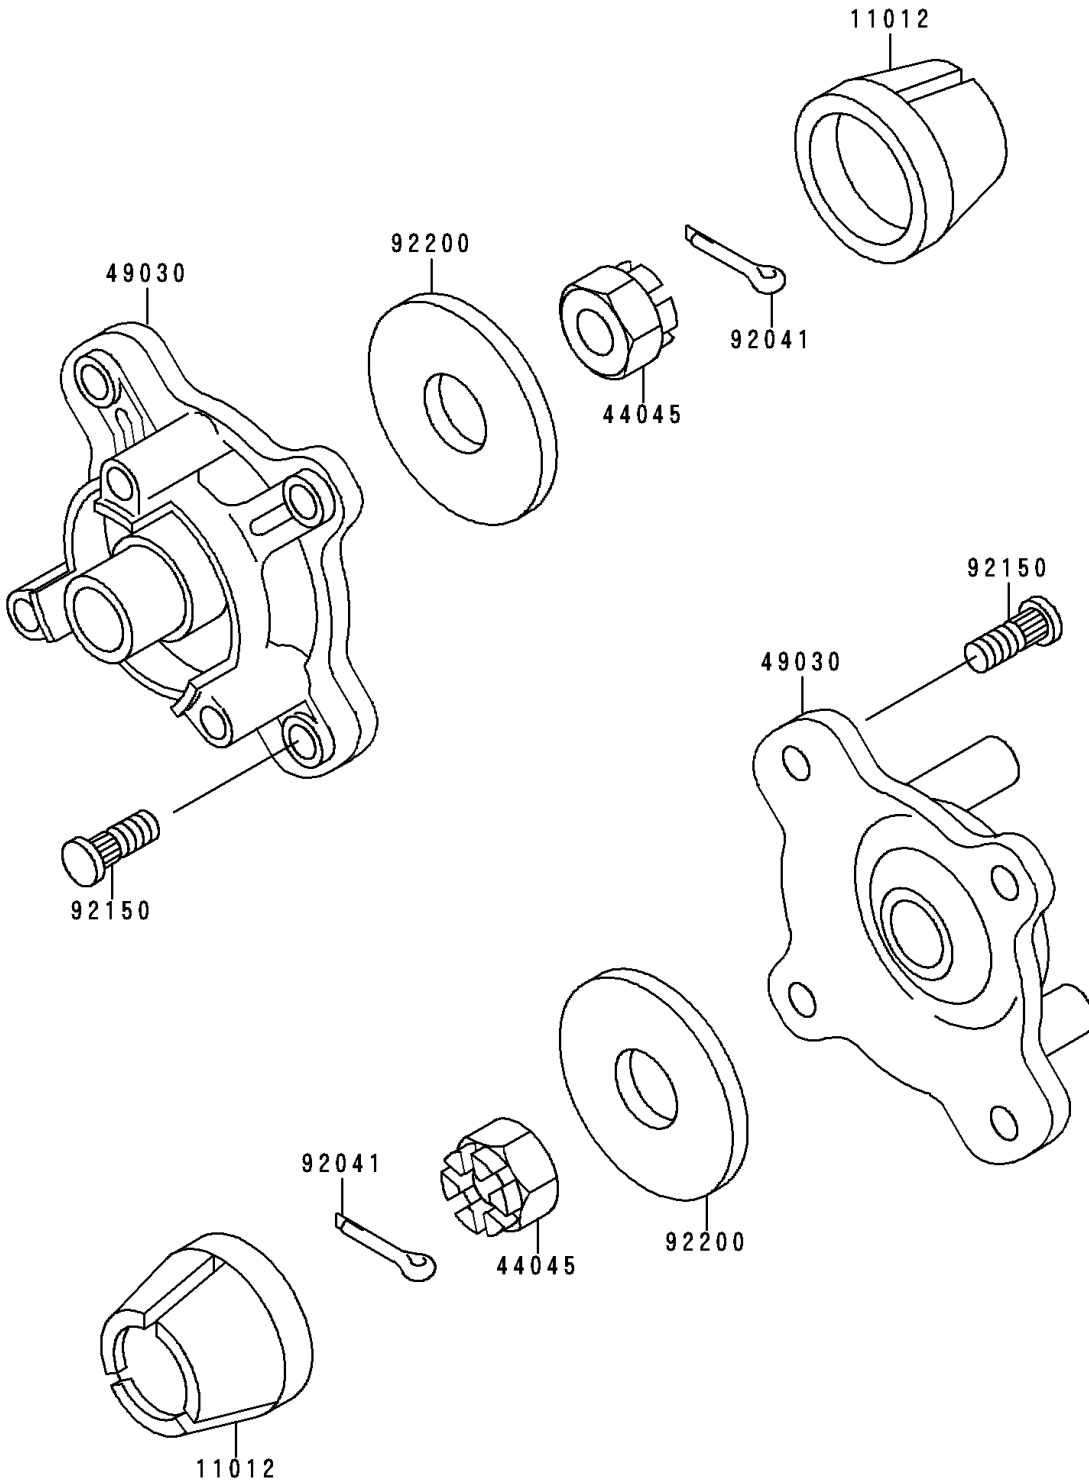

1991 Bayou 300 4X4 PARTS DIAGRAM

Front Hub

F2230

1991 Bayou 300 4X4 PARTS LIST

Front Hub

ITEM NAME	PART NUMBER	QUANTITY
CAP,WHEEL (Ref # 11012)	11012-1519	2
HUB,FR (Ref # 49030)	49030-1102	2
COTTER,4.0X35 (Ref # 92041)	92041-1053	2
BOLT (Ref # 92150)	92150-1289	8
WASHER,18.5X52X4.5 (Ref # 92200)	92200-1139	2
NUT,CASTLE,18MM (Ref # 42045)	42045-018	2