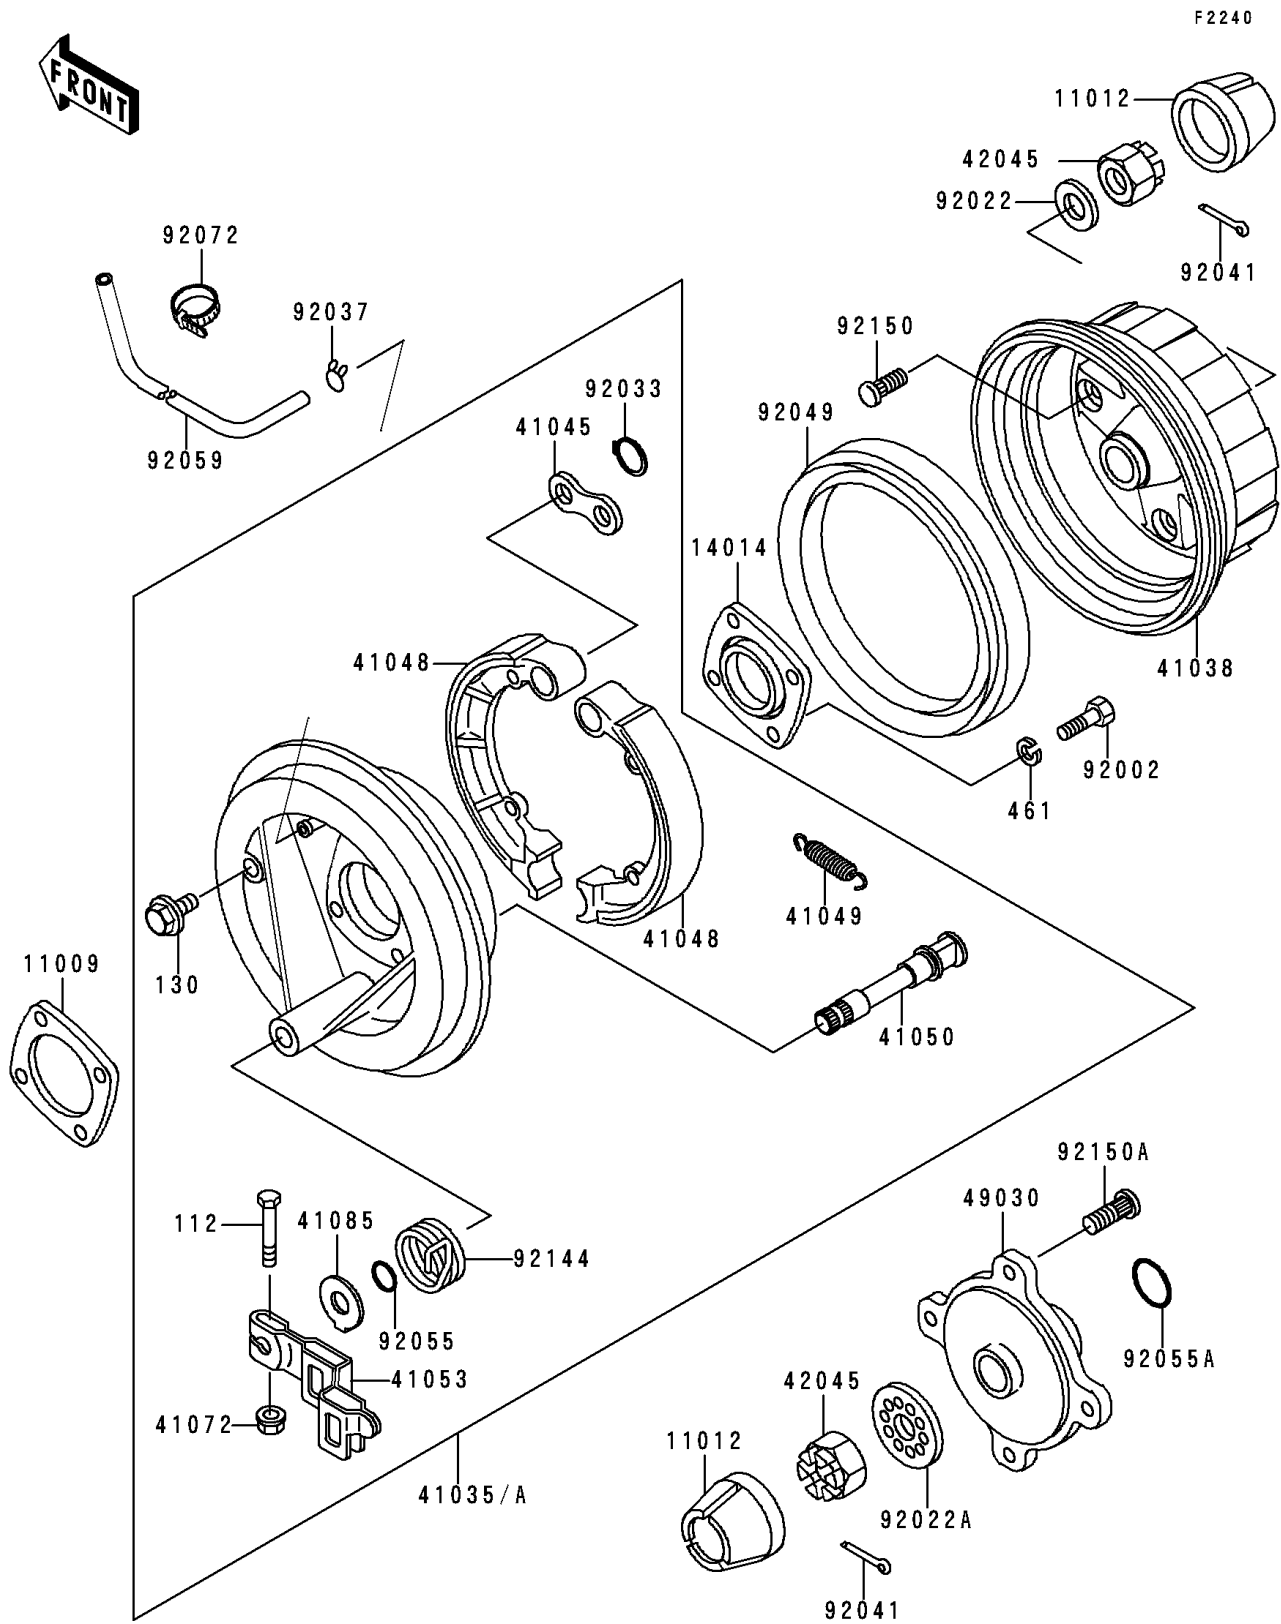

1990 Bayou 300 4X4 PARTS DIAGRAM

Rear Hub

1990 Bayou 300 4X4 PARTS LIST

Rear Hub

ITEM NAME	PART NUMBER	QUANTITY
BOLT-UPSET (Ref # 112)	112H0640	1
BOLT-FLANGED,10X12 (Ref # 130)	130B1012	1
WASHER-SPRING,10MM (Ref # 461)	461F1000	4
GASKET (Ref # 11009)	11009-1765	1
CAP,WHEEL (Ref # 11012)	11012-1519	2
PLATE-POSITION (Ref # 14014)	14014-1072	1
PANEL-ASSY-BRAKE,RR,RH (Ref # 41035)	41035-1245	1
DRUM,REAR BRAKE (Ref # 41038)	41038-1202	1
WASHER (Ref # 41045)	41045-006	1
SHOE-BRAKE (Ref # 41048)	41048-1082	2
SPRING,BRAKE SHOE (Ref # 41049)	41049-012	2
CAM-BRAKE (Ref # 41050)	41050-1077	1
LEVER-BRAKE CAM (Ref # 41053)	41053-1070	1
NUT,6MM (Ref # 41072)	41072-007	1
INDICATOR (Ref # 41085)	41085-1062	1
NUT,CASTLE,18MM (Ref # 42045)	42045-018	2
HUB,RR,LH (Ref # 49030)	49030-1104	1
BOLT,10X30 (Ref # 92002)	92002-1918	4
WASHER,18.3X34X4.5 (Ref # 92022)	92022-1658	1
WASHER,T=4.5 (Ref # 92022A)	92022-1794	1
RING-SNAP,15MM (Ref # 92033)	92033-1250	2
CLAMP,TUBE (Ref # 92037)	92037-147	1
COTTER,4.0X35 (Ref # 92041)	92041-1053	2
SEAL-OIL,SD07 190 225 16 NS (Ref # 92049)	92049-1312	1
RING-O,ID=16.4 (Ref # 92055)	92055-1376	1
RING-O,ID=24.5 (Ref # 92055A)	92055-1459	1
TUBE,4.7X9.5X1240 (Ref # 92059)	92059-1968	1
BAND,L=123 (Ref # 92072)	92072-030	2
SPRING (Ref # 92144)	92144-1365	1

1990 Bayou 300 4X4 PARTS LIST

Rear Hub

ITEM NAME	PART NUMBER	QUANTITY
BOLT,10MM (Ref # 92150)	92150-1110	4
BOLT (Ref # 92150A)	92150-1289	4