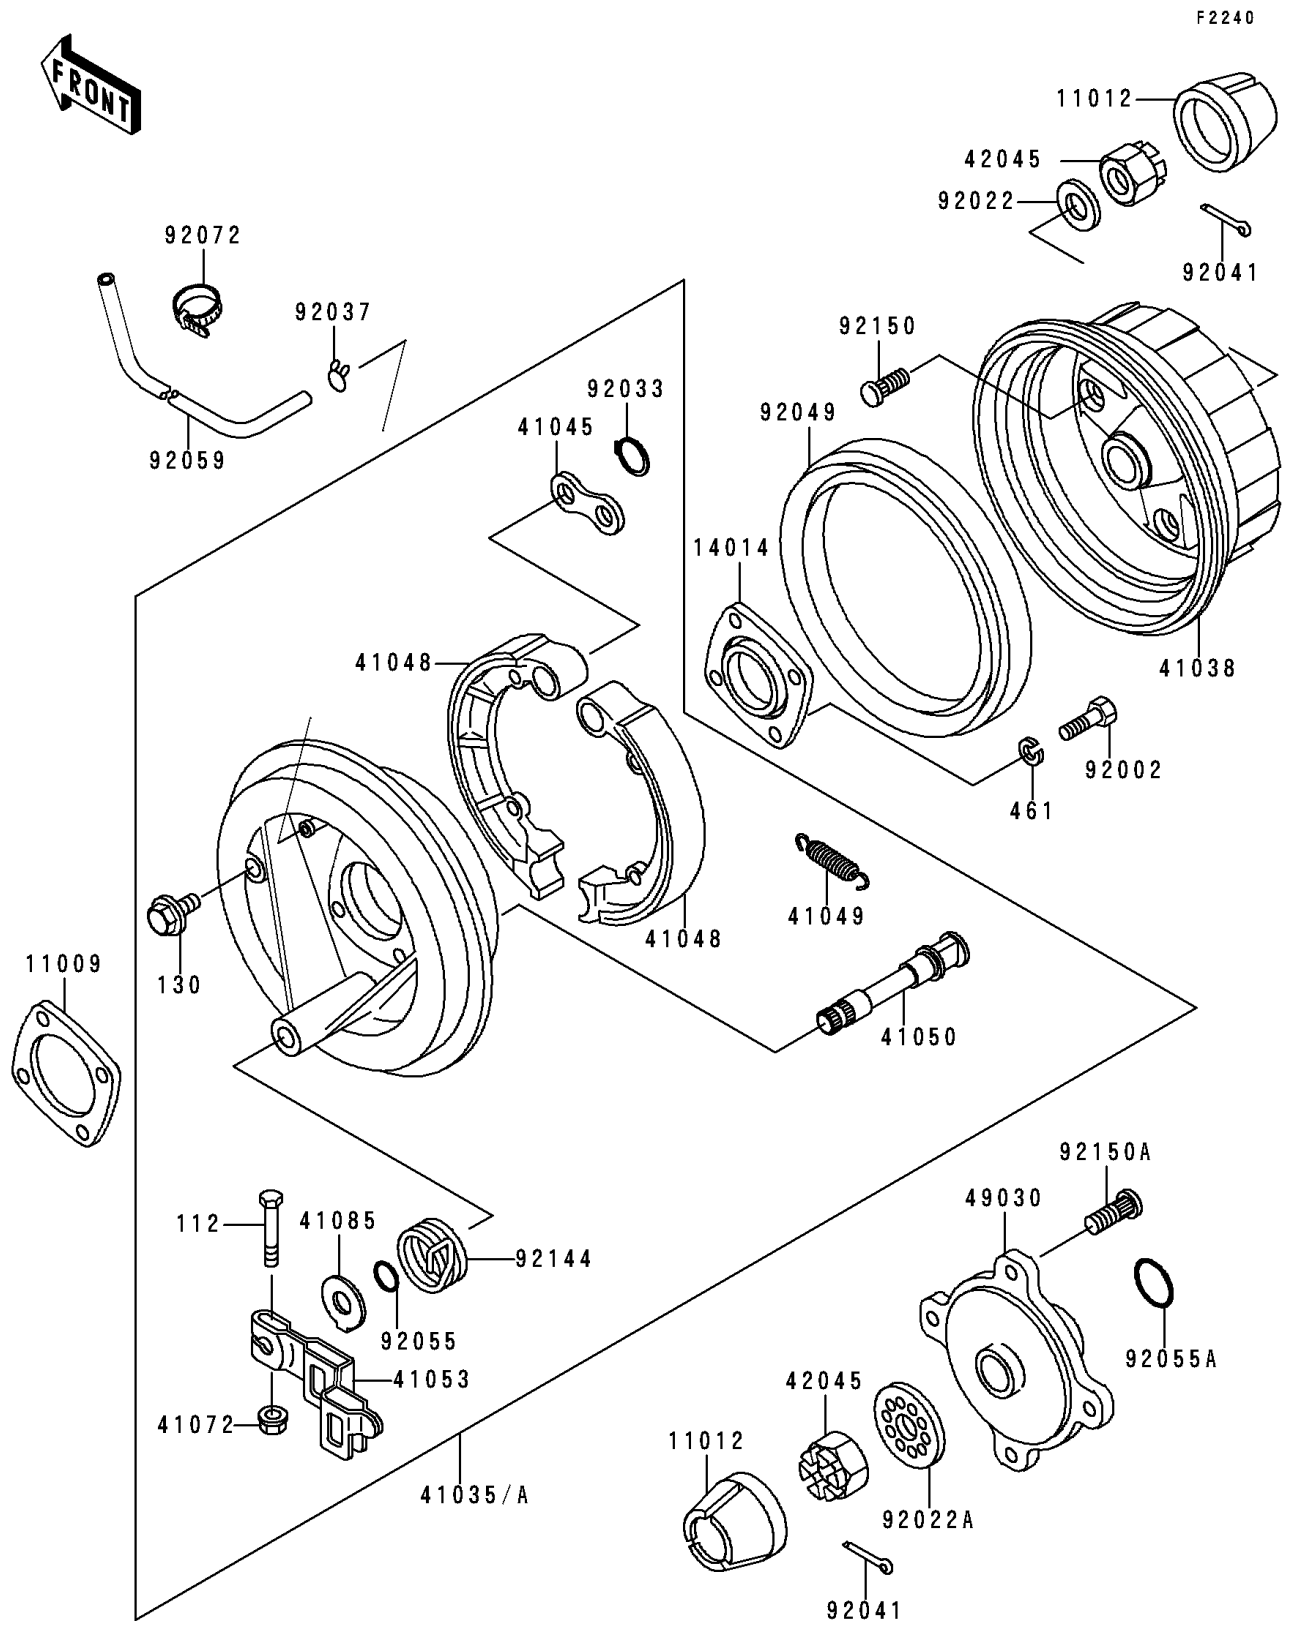

1991 Bayou 300 4X4 PARTS DIAGRAM

Rear Hub

1991 Bayou 300 4X4 PARTS LIST

Rear Hub

ITEM NAME	PART NUMBER	QUANTITY
BOLT-UPSET (Ref # 112)	112H0640	1
BOLT-FLANGED,10X12 (Ref # 130)	130B1012	1
WASHER-SPRING,10MM (Ref # 461)	461F1000	4
GASKET (Ref # 11009)	11009-1765	1
CAP,WHEEL (Ref # 11012)	11012-1519	2
PLATE-POSITION (Ref # 14014)	14014-1072	1
PANEL-ASSY-BRAKE,RR,RH (Ref # 41035A)	41035-1279	1
DRUM,REAR BRAKE (Ref # 41038)	41038-1202	1
WASHER (Ref # 41045)	41045-006	1
SHOE-BRAKE (Ref # 41048)	41048-1082	2
SPRING,BRAKE SHOE (Ref # 41049)	41049-012	2
CAM-BRAKE (Ref # 41050)	41050-1077	1
LEVER-BRAKE CAM (Ref # 41053)	41053-1070	1
NUT,6MM (Ref # 41072)	41072-007	1
INDICATOR (Ref # 41085)	41085-1062	1
NUT,CASTLE,18MM (Ref # 42045)	42045-018	2
HUB,RR,LH (Ref # 49030)	49030-1104	1
BOLT,10X30 (Ref # 92002)	92002-1918	4
WASHER,18.3X34X4.5 (Ref # 92022)	92022-1658	1
WASHER,T=4.5 (Ref # 92022A)	92022-1794	1
RING-SNAP,15MM (Ref # 92033)	92033-1250	2
CLAMP,TUBE (Ref # 92037)	92037-147	1
COTTER,4.0X35 (Ref # 92041)	92041-1053	2
SEAL-OIL,SD07 190 225 16 NS (Ref # 92049)	92049-1312	1
RING-O,ID=16.4 (Ref # 92055)	92055-1376	1
RING-O,ID=24.5 (Ref # 92055A)	92055-1459	1
TUBE,4.7X9.5X1240 (Ref # 92059)	92059-1968	1
BAND,L=123 (Ref # 92072)	92072-030	2
SPRING (Ref # 92144)	92144-1365	1

1991 Bayou 300 4X4 PARTS LIST

Rear Hub

ITEM NAME	PART NUMBER	QUANTITY
BOLT,10MM (Ref # 92150)	92150-1110	4
BOLT (Ref # 92150A)	92150-1289	4