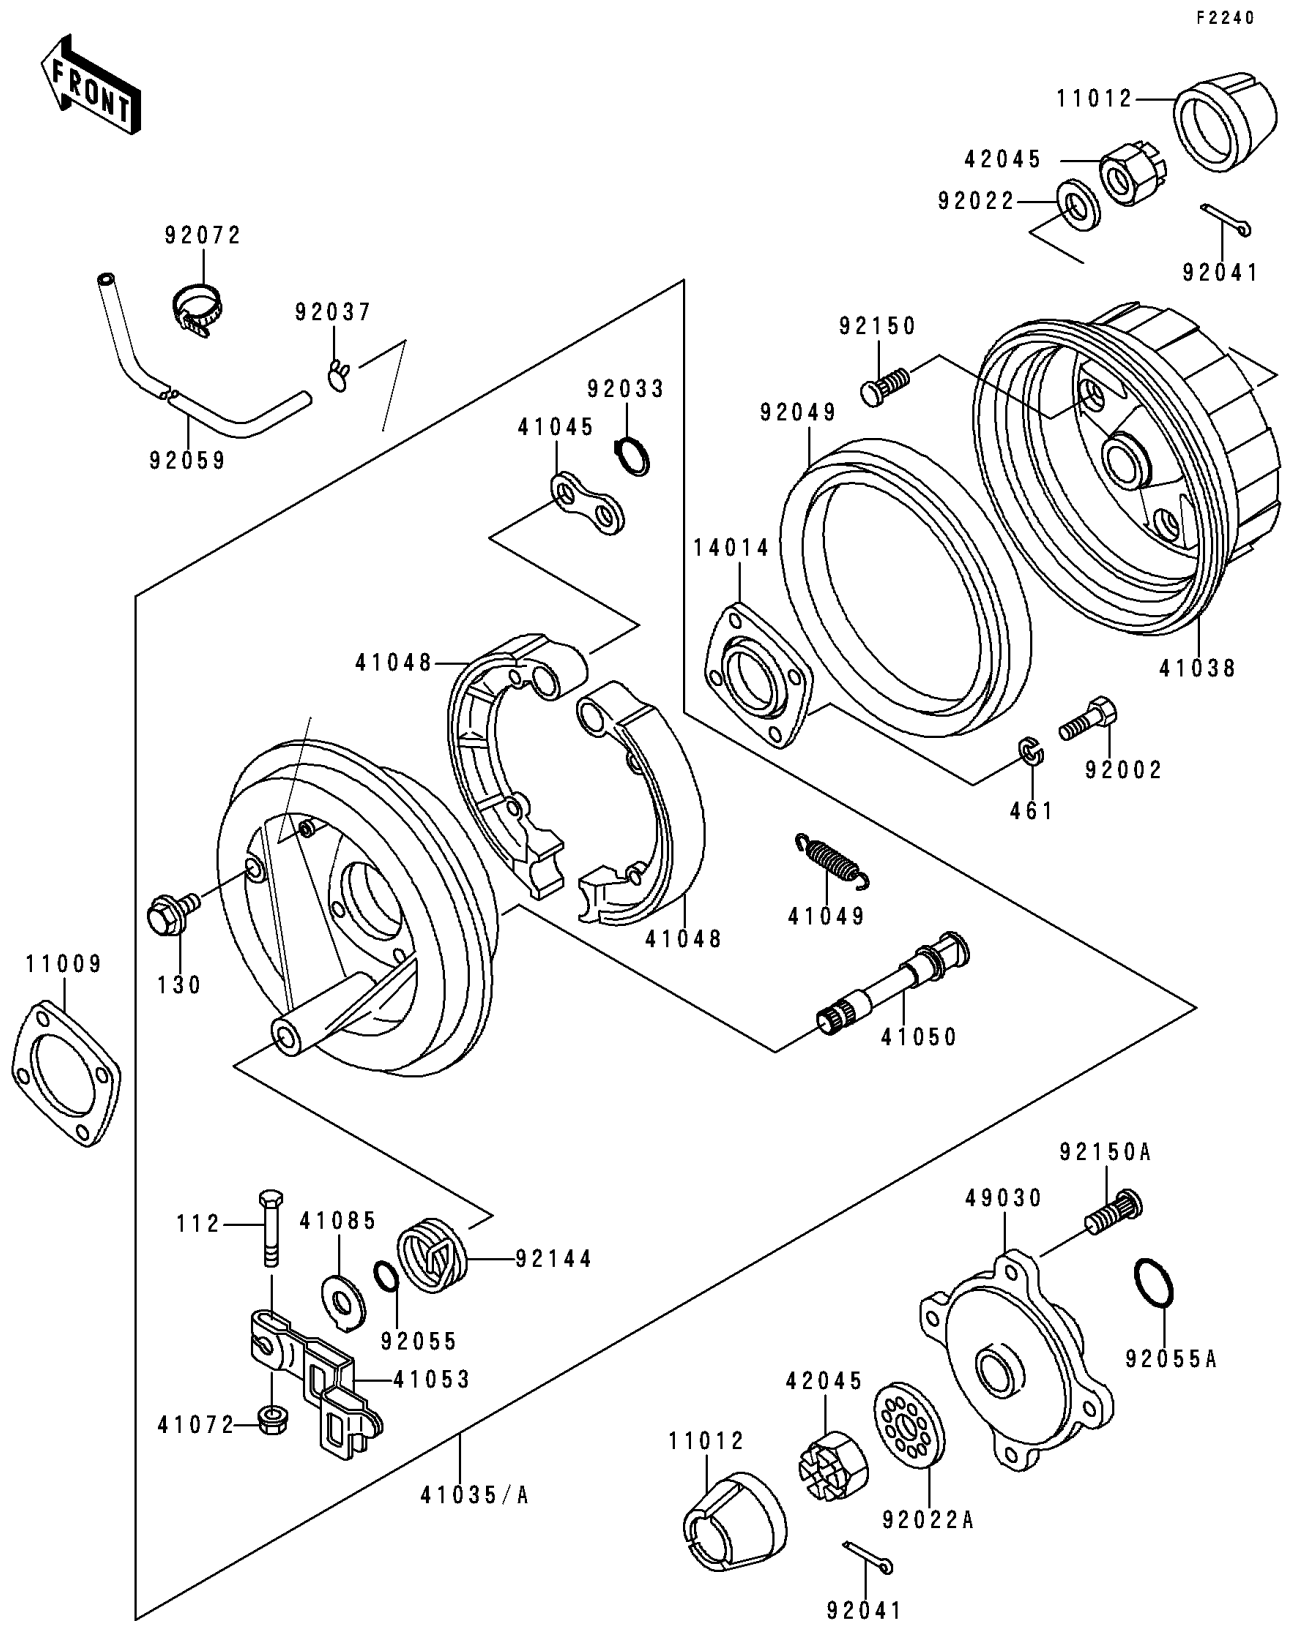

1992 Bayou 300 4X4 PARTS DIAGRAM

Rear Hub

1992 Bayou 300 4X4 PARTS LIST

Rear Hub

ITEM NAME	PART NUMBER	QUANTITY
-----------	-------------	----------