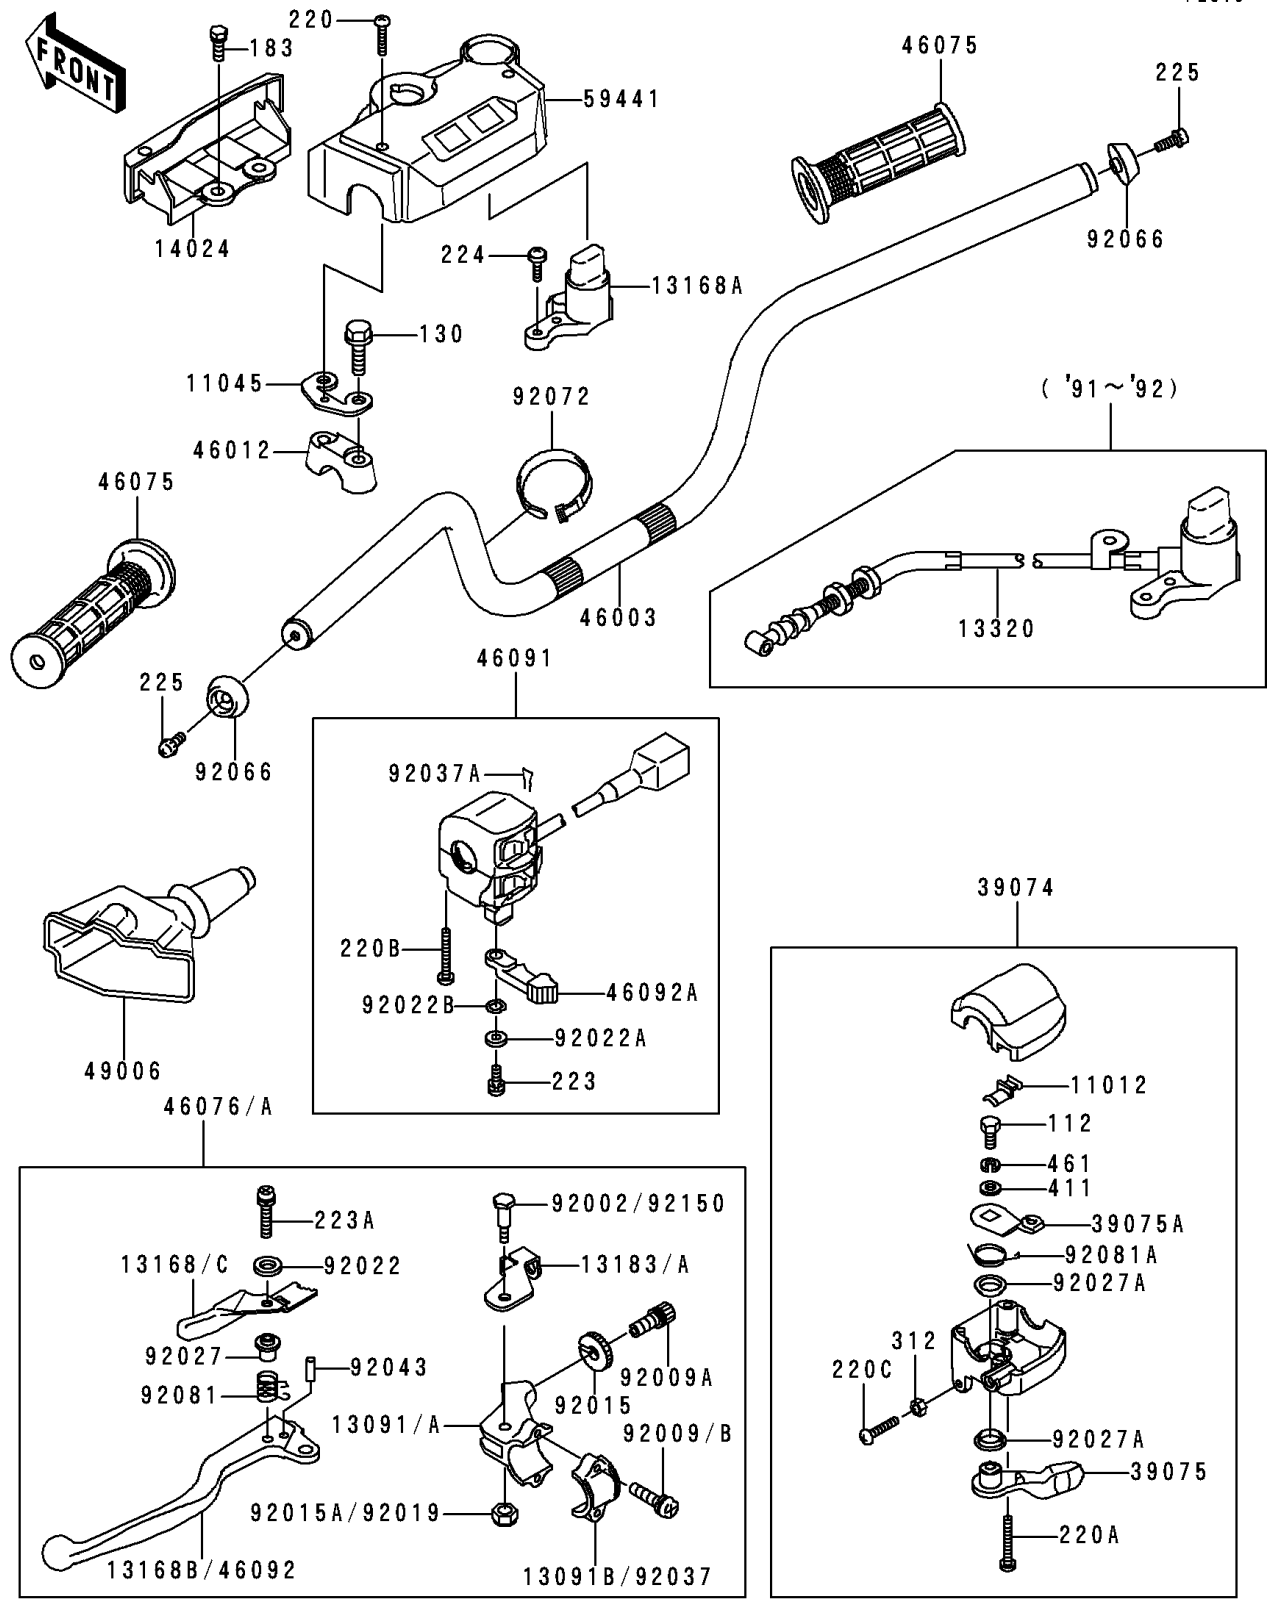

# 1991 Bayou 300 4X4 PARTS DIAGRAM

Handlebar

F2310

## Handlebar

ITEM NAME	PART NUMBER	QUANTITY
CLAMP,CLIP (Ref # 92037A)	92037-1836	1
BOLT-UPSET (Ref # 112)	112D0614	1
BOLT-FLANGED,8X55 (Ref # 130)	130G0855	4
BOLT-UPSET-WS-SMALL (Ref # 183)	183J0814	2
SCREW-PAN-CROS,4X20 (Ref # 220)	220C0420	2
SCREW-PAN-CROS (Ref # 220A)	220C0530	2
SCREW-PAN-CROS (Ref # 220B)	220C0535	2
SCREW-PAN-CROS,6X30,BLACK (Ref # 220C)	220C0630	1
SCREW-PAN-WS-CROS (Ref # 223)	223C0512	1
SCREW-PAN-WS-CROS (Ref # 223A)	223D0420	1
SCREW-PAN-WP-CROS,5X20 (Ref # 224)	224B0520	2
SCREW-PAN-WSP-CROS,6X20 (Ref # 225)	225C0620	2
NUT-HEX,6MM,BLACK (Ref # 312)	312C0600	1
WASHER-PLAIN,6MM (Ref # 411)	411E0600	1
WASHER-SPRING (Ref # 461)	461L0600	1
PIN,SPRING,3X16 (Ref # 92043)	92043-1268	1
PLUG,HANDLE (Ref # 92066)	92066-1191	2
BAND,L=149 (Ref # 92072)	92072-031	1
SPRING,LOCK RETURN (Ref # 92081)	92081-1358	1
SPRING (Ref # 92081A)	92081-1685	1
BOLT (Ref # 92150)	92150-1420	1