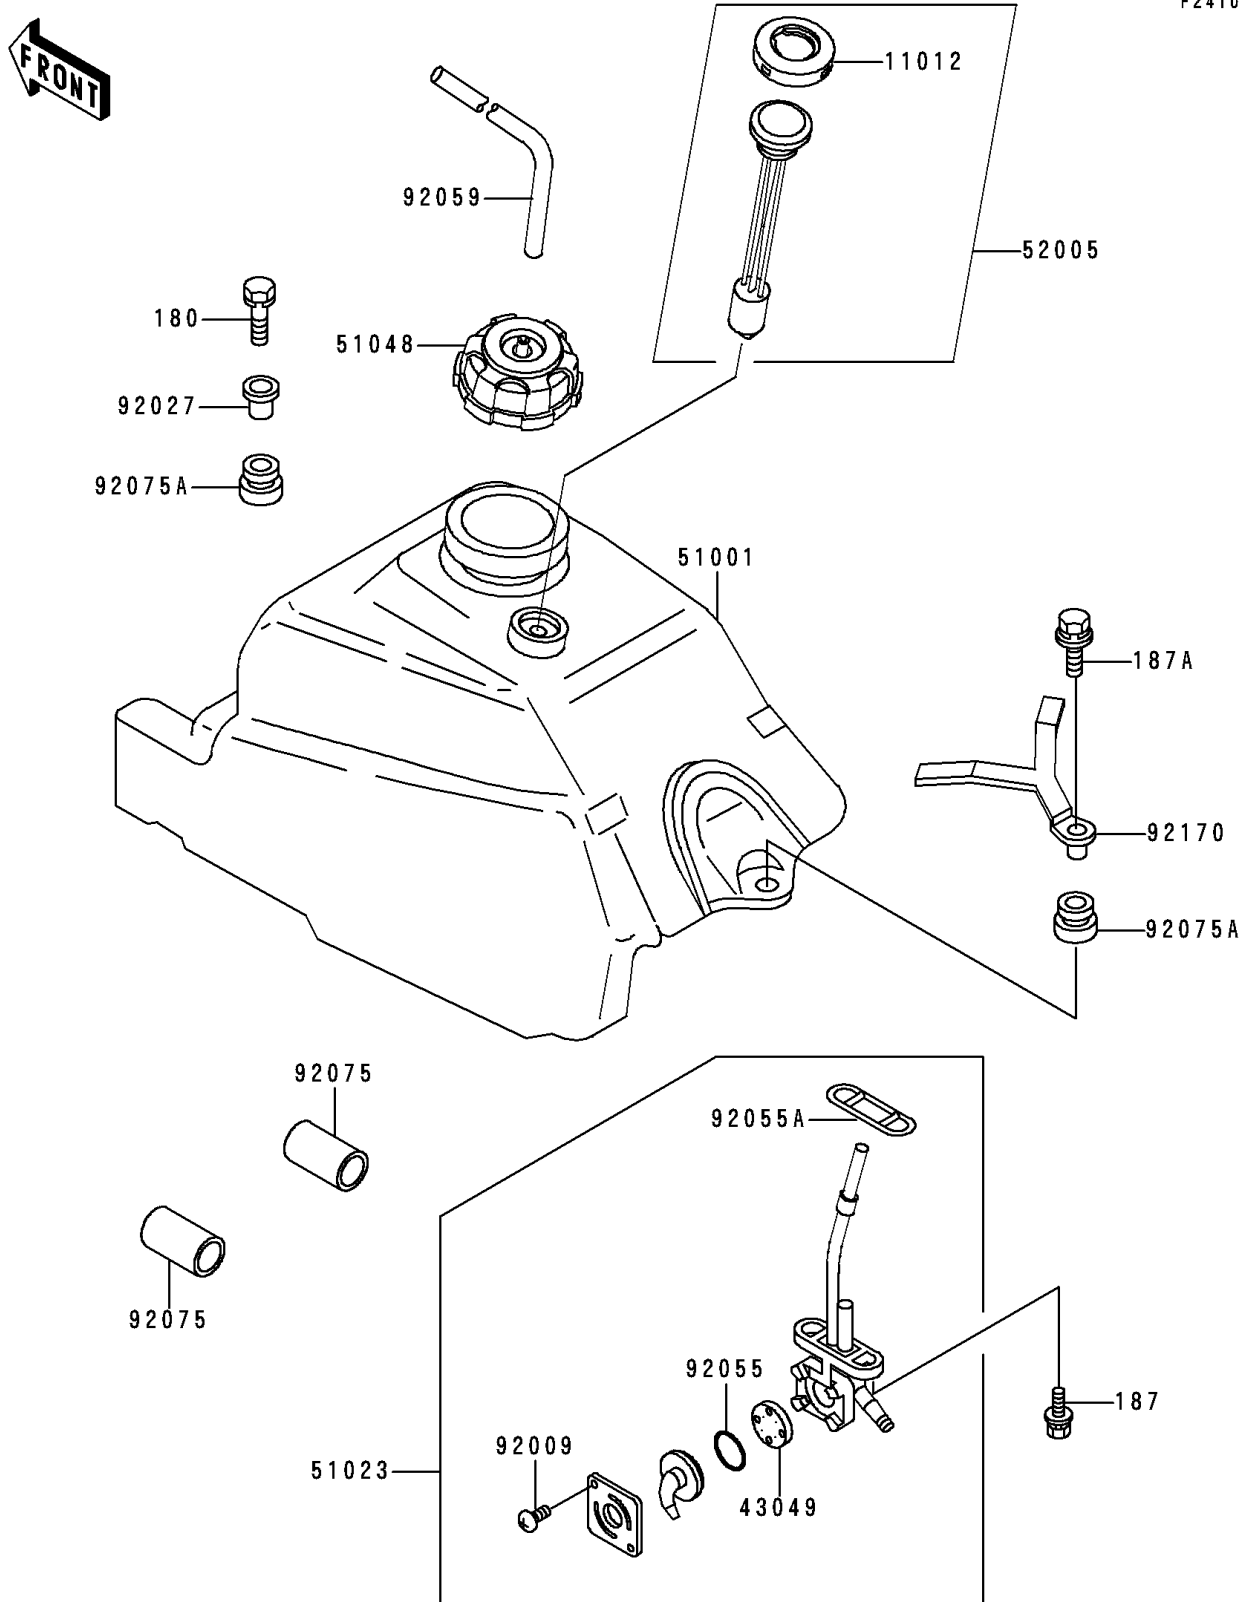

1991 Bayou 300 4X4 PARTS DIAGRAM

Fuel Tank

1991 Bayou 300 4X4 PARTS LIST

Fuel Tank

ITEM NAME	PART NUMBER	QUANTITY
BOLT-UPSET-WS,6X25 (Ref # 180)	180D0625	2
BOLT-UPSET-WSP (Ref # 187)	187B0614	2
BOLT-UPSET-WSP (Ref # 187A)	187D0630	1
CAP,FUEL GAUGE (Ref # 11012)	11012-1627	1
PACKING,FUEL TAP LEVER (Ref # 43049)	43049-1017	1
TANK-COMP-FUEL (Ref # 51001)	51001-1295	1
TAP-ASSY,FUEL (Ref # 51023)	51023-1159	1
CAP-ASSY-TANK,FUEL (Ref # 51048)	51048-1090	1
GAUGE,FUEL (Ref # 52005)	52005-1086	1
SCREW,3X5 (Ref # 92009)	92009-1123	2
COLLAR,L=16.1 (Ref # 92027)	92027-1847	2
RING-O,FUEL TAP LEVER (Ref # 92055)	92055-1111	1
RING-O,FUEL TAP PACKING (Ref # 92055A)	92055-1348	1
TUBE,5X9.4X300 (Ref # 92059)	92059-1982	1
DAMPER,FUEL TANK,FR,UNDER (Ref # 92075)	92075-1369	2
DAMPER (Ref # 92075A)	92075-1787	3
CLAMP,HOSE (Ref # 92170)	92170-1070	1