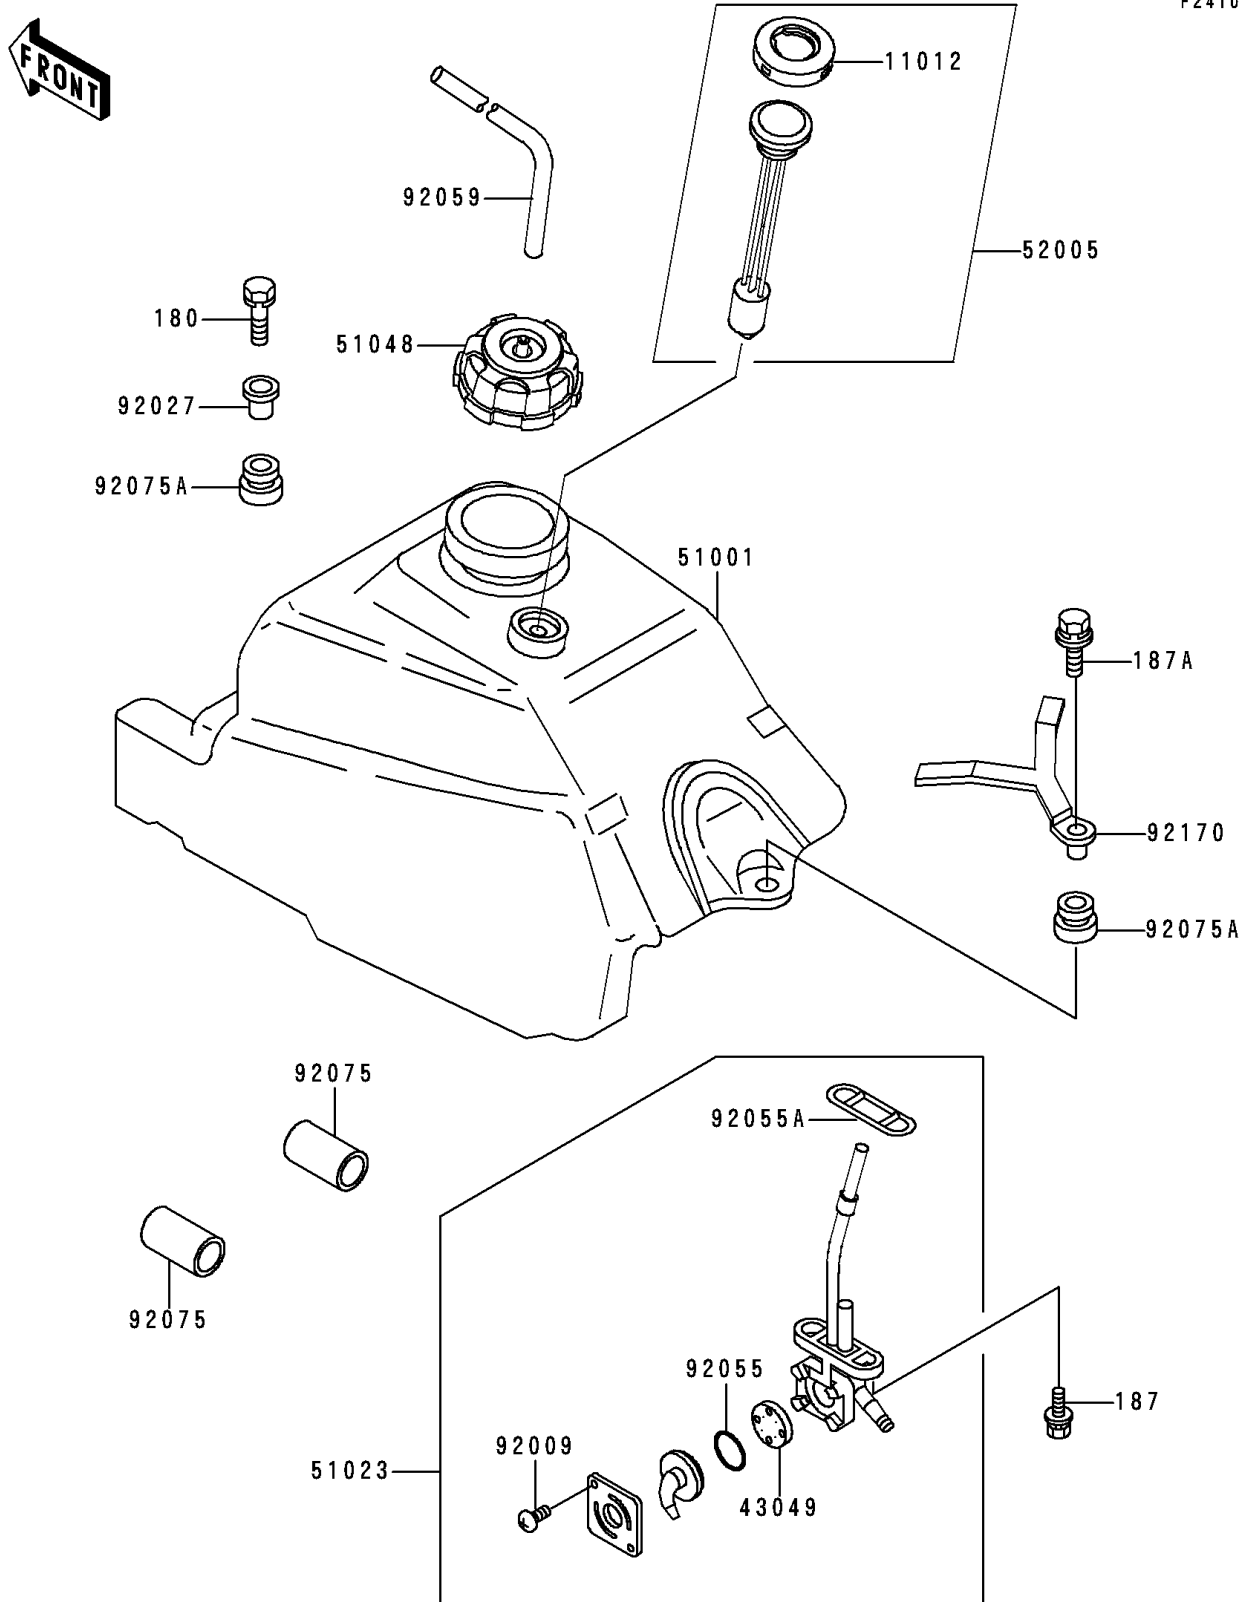

1992 Bayou 300 4X4 PARTS DIAGRAM

Fuel Tank

1992 Bayou 300 4X4 PARTS LIST

Fuel Tank

| ITEM NAME | PART NUMBER | QUANTITY |
|---|-------------|----------|
| BOLT-UPSET-WS,6X25 (Ref # 180) | 180D0625 | 2 |
| BOLT-UPSET-WSP (Ref # 187) | 187B0614 | 2 |
| BOLT-UPSET-WSP (Ref # 187A) | 187D0630 | 1 |
| CAP,FUEL GAUGE (Ref # 11012) | 11012-1627 | 1 |
| PACKING,FUEL TAP LEVER (Ref # 43049) | 43049-1017 | 1 |
| TANK-COMP-FUEL (Ref # 51001) | 51001-1295 | 1 |
| TAP-ASSY,FUEL (Ref # 51023) | 51023-1159 | 1 |
| CAP-ASSY-TANK,FUEL (Ref # 51048) | 51048-1090 | 1 |
| GAUGE,FUEL (Ref # 52005) | 52005-1086 | 1 |
| SCREW,3X5 (Ref # 92009) | 92009-1123 | 2 |
| COLLAR,L=16.1 (Ref # 92027) | 92027-1847 | 2 |
| RING-O,FUEL TAP LEVER (Ref # 92055) | 92055-1111 | 1 |
| RING-O,FUEL TAP PACKING (Ref # 92055A) | 92055-1348 | 1 |
| TUBE,5X9.4X300 (Ref # 92059) | 92059-1982 | 1 |
| DAMPER,FUEL TANK,FR,UNDER (Ref # 92075) | 92075-1369 | 2 |
| DAMPER (Ref # 92075A) | 92075-1787 | 3 |
| CLAMP,HOSE (Ref # 92170) | 92170-1070 | 1 |