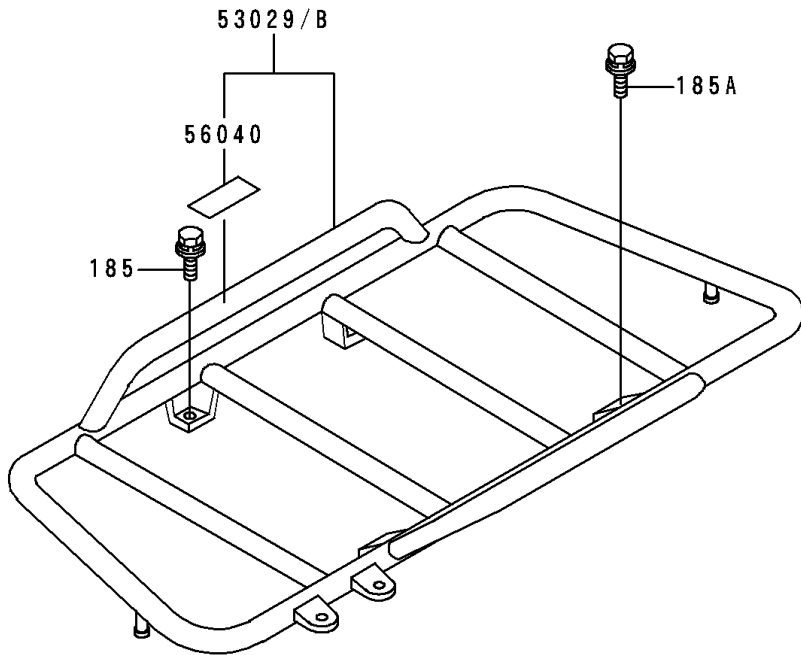

# 1989 Bayou 300 4X4 PARTS DIAGRAM

Carrier(s)

F2520

# 1989 Bayou 300 4X4 PARTS LIST

Carrier(s)

ITEM NAME	PART NUMBER	QUANTITY
BOLT-UPSET-WSP-SMALL (Ref # 185)	185C0816	6
BOLT-UPSET-WSP-SMALL,8X35 (Ref # 185A)	185J0835	2
LABEL-WARNING,MAXIMUM LOAD (Ref # 56040)	56040-1259	1
LABEL-WARNING,MAXIMUM LOAD (Ref # 56040A)	56040-1260	1
CARRIER,FR (Ref # 53029)	53029-1102	1
CARRIER,RR (Ref # 53029A)	53029-1104	1
CARRIER,FR (Ref # 53029B)	53029-1108	1
CARRIER,RR (Ref # 53029C)	53029-1110	1