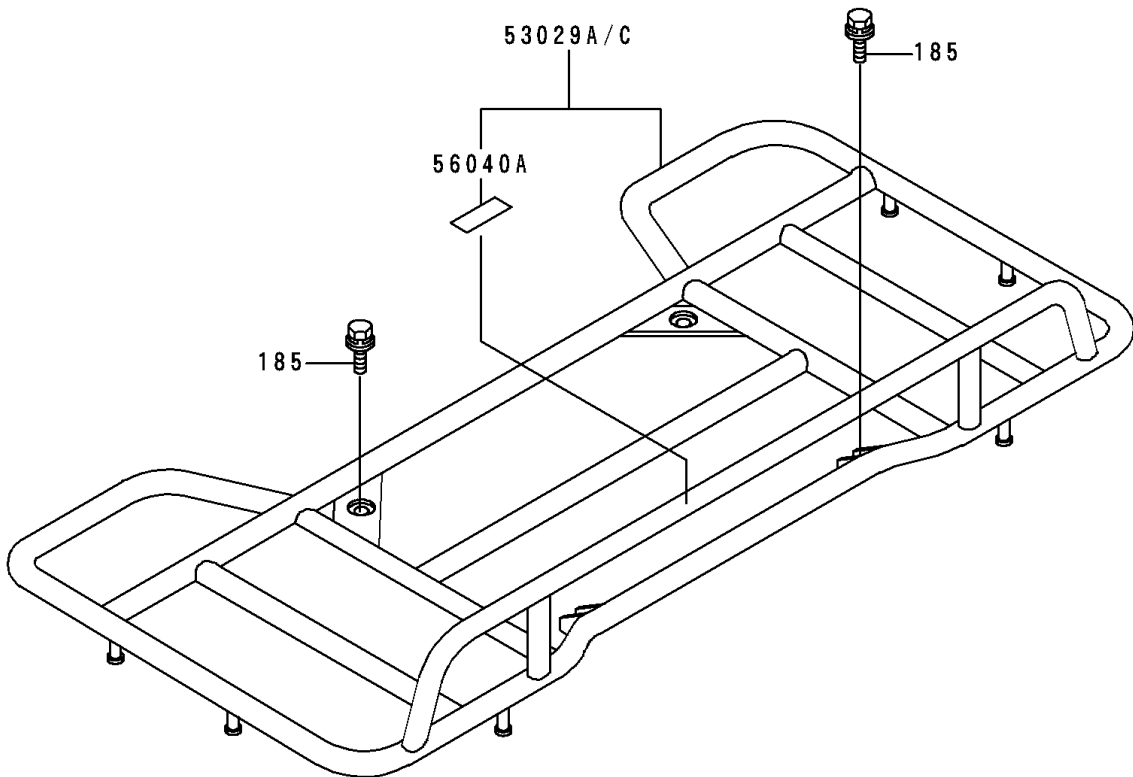

# 1989 Bayou 300 4X4 PARTS DIAGRAM

Carrier(s)

F2520

# 1989 Bayou 300 4X4 PARTS LIST

Carrier(s)

ITEM NAME	PART NUMBER	QUANTITY
BOLT-UPSET-WSP-SMALL (Ref # 185)	185C0816	6
BOLT-UPSET-WSP-SMALL,8X35 (Ref # 185A)	185J0835	2
LABEL-WARNING,MAXIMUM LOAD (Ref # 56040)	56040-1259	1
LABEL-WARNING,MAXIMUM LOAD (Ref # 56040A)	56040-1260	1
CARRIER,FR (Ref # 53029)	53029-1102	1
CARRIER,RR (Ref # 53029A)	53029-1104	1
CARRIER,FR (Ref # 53029B)	53029-1108	1
CARRIER,RR (Ref # 53029C)	53029-1110	1