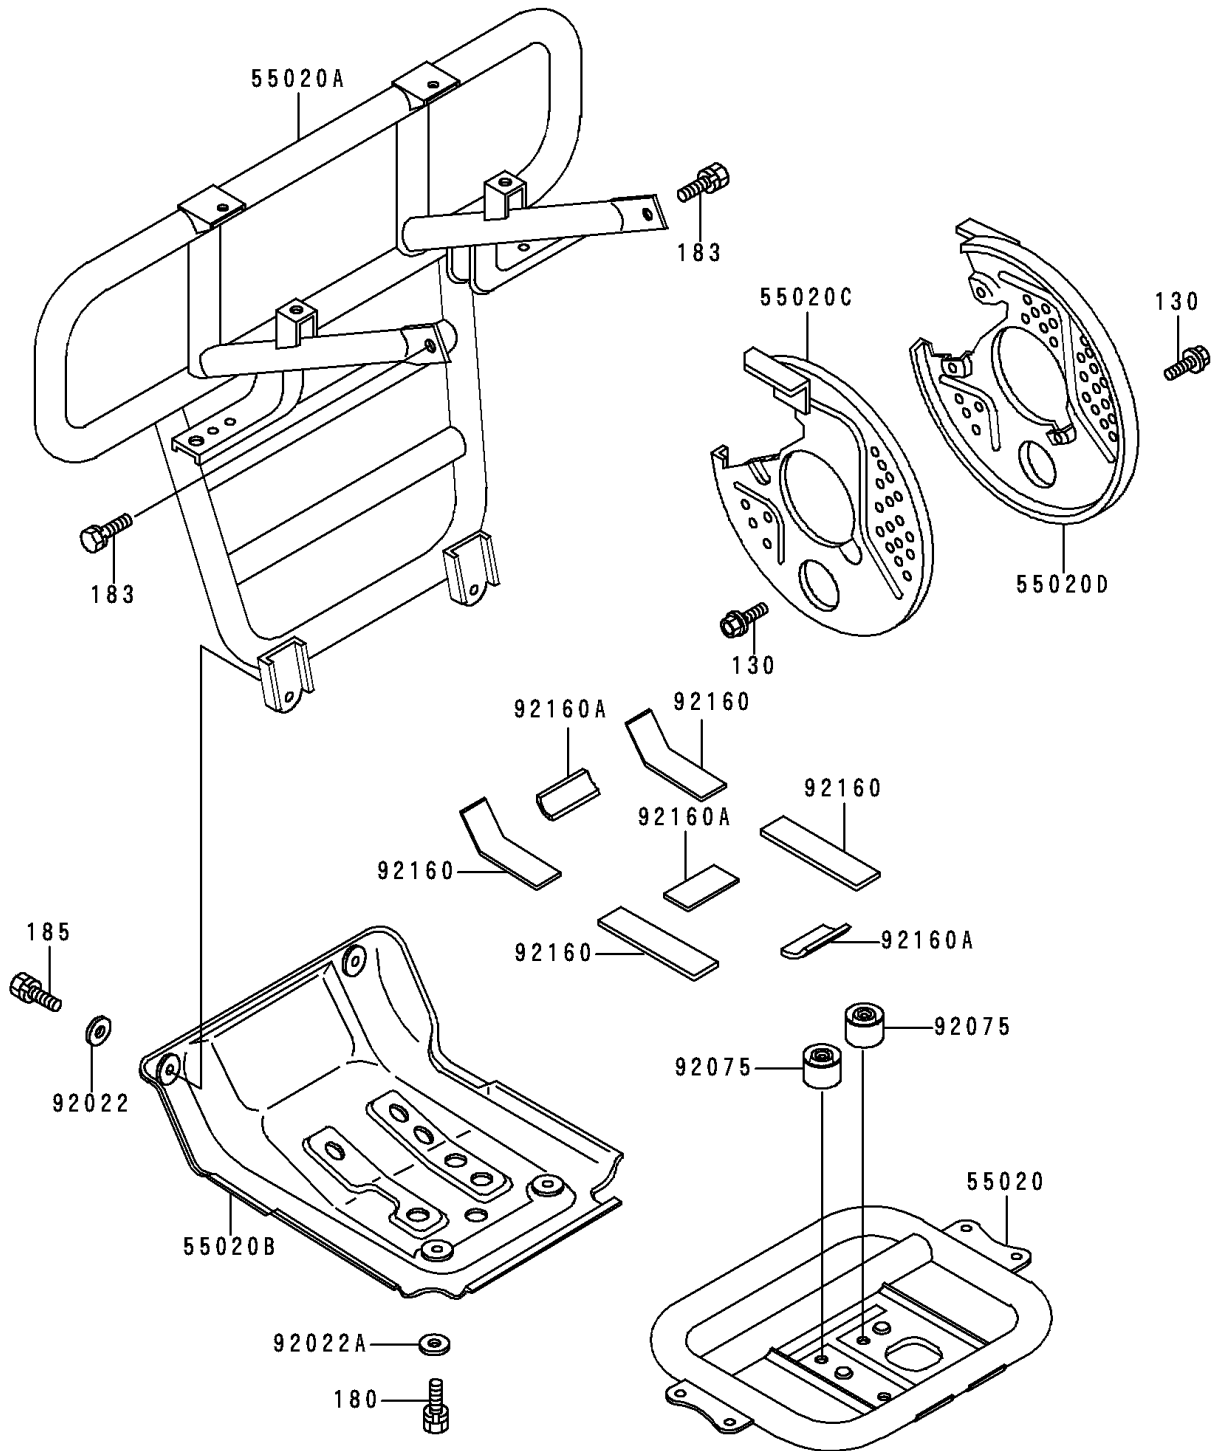

1989 Bayou 300 4X4 PARTS DIAGRAM

Guard(s)

F2680

1989 Bayou 300 4X4 PARTS LIST

Guard(s)

ITEM NAME	PART NUMBER	QUANTITY
BOLT-FLANGED,6X10 (Ref # 130)	130B0610	6
BOLT-UPSET-WS,6X16 (Ref # 180)	180J0616	2
BOLT-UPSET-WS-SMALL (Ref # 183)	183J0825	2
BOLT-UPSET-WSP-SMALL,8X20 (Ref # 185)	185J0820	2
GUARD,ENGINE (Ref # 55020)	55020-1301	1
GUARD,FR (Ref # 55020A)	55020-1302	1
GUARD,FRONT DIFF (Ref # 55020B)	55020-1303	1
GUARD,FRONT DISC,LH (Ref # 55020C)	55020-1304	1
GUARD,FRONT DISC,RH (Ref # 55020D)	55020-1305	1
WASHER,8.5X20X1.6,BLACK (Ref # 92022)	92022-1317	2
WASHER,6.5X20X1.6,BLACK (Ref # 92022A)	92022-1346	2
DAMPER (Ref # 92075)	92075-1896	2
DAMPER (Ref # 92160)	92160-1101	4
DAMPER (Ref # 92160A)	92160-1102	3