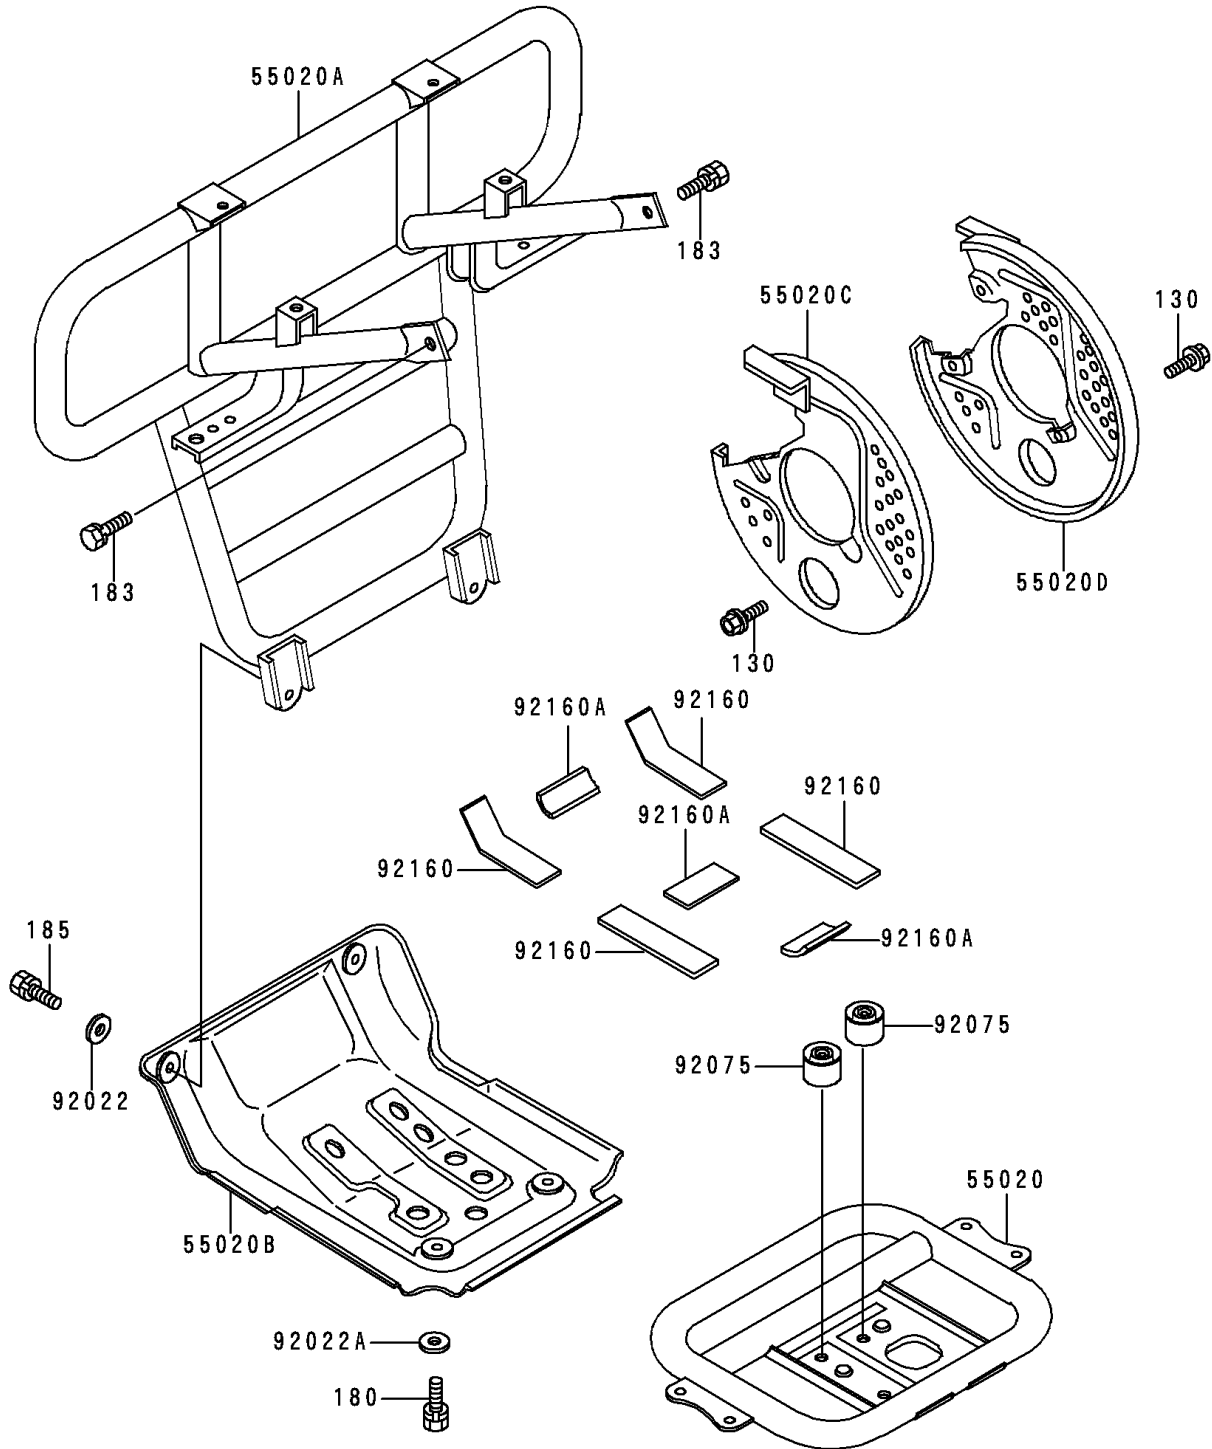

# 1990 Bayou 300 4X4 PARTS DIAGRAM

Guard(s)

F2680

# 1990 Bayou 300 4X4 PARTS LIST

Guard(s)

ITEM NAME	PART NUMBER	QUANTITY
BOLT-FLANGED,6X10 (Ref # 130)	130B0610	6
BOLT-UPSET-WS,6X16 (Ref # 180)	180J0616	2
BOLT-UPSET-WS-SMALL (Ref # 183)	183J0825	2
BOLT-UPSET-WSP-SMALL,8X20 (Ref # 185)	185J0820	2
GUARD,ENGINE (Ref # 55020)	55020-1301	1
GUARD,FR (Ref # 55020A)	55020-1302	1
GUARD,FRONT DIFF (Ref # 55020B)	55020-1303	1
GUARD,FRONT DISC,LH (Ref # 55020C)	55020-1304	1
GUARD,FRONT DISC,RH (Ref # 55020D)	55020-1305	1
WASHER,8.5X20X1.6,BLACK (Ref # 92022)	92022-1317	2
WASHER,6.5X20X1.6,BLACK (Ref # 92022A)	92022-1346	2
DAMPER (Ref # 92075)	92075-1896	2
DAMPER (Ref # 92160)	92160-1101	4
DAMPER (Ref # 92160A)	92160-1102	3