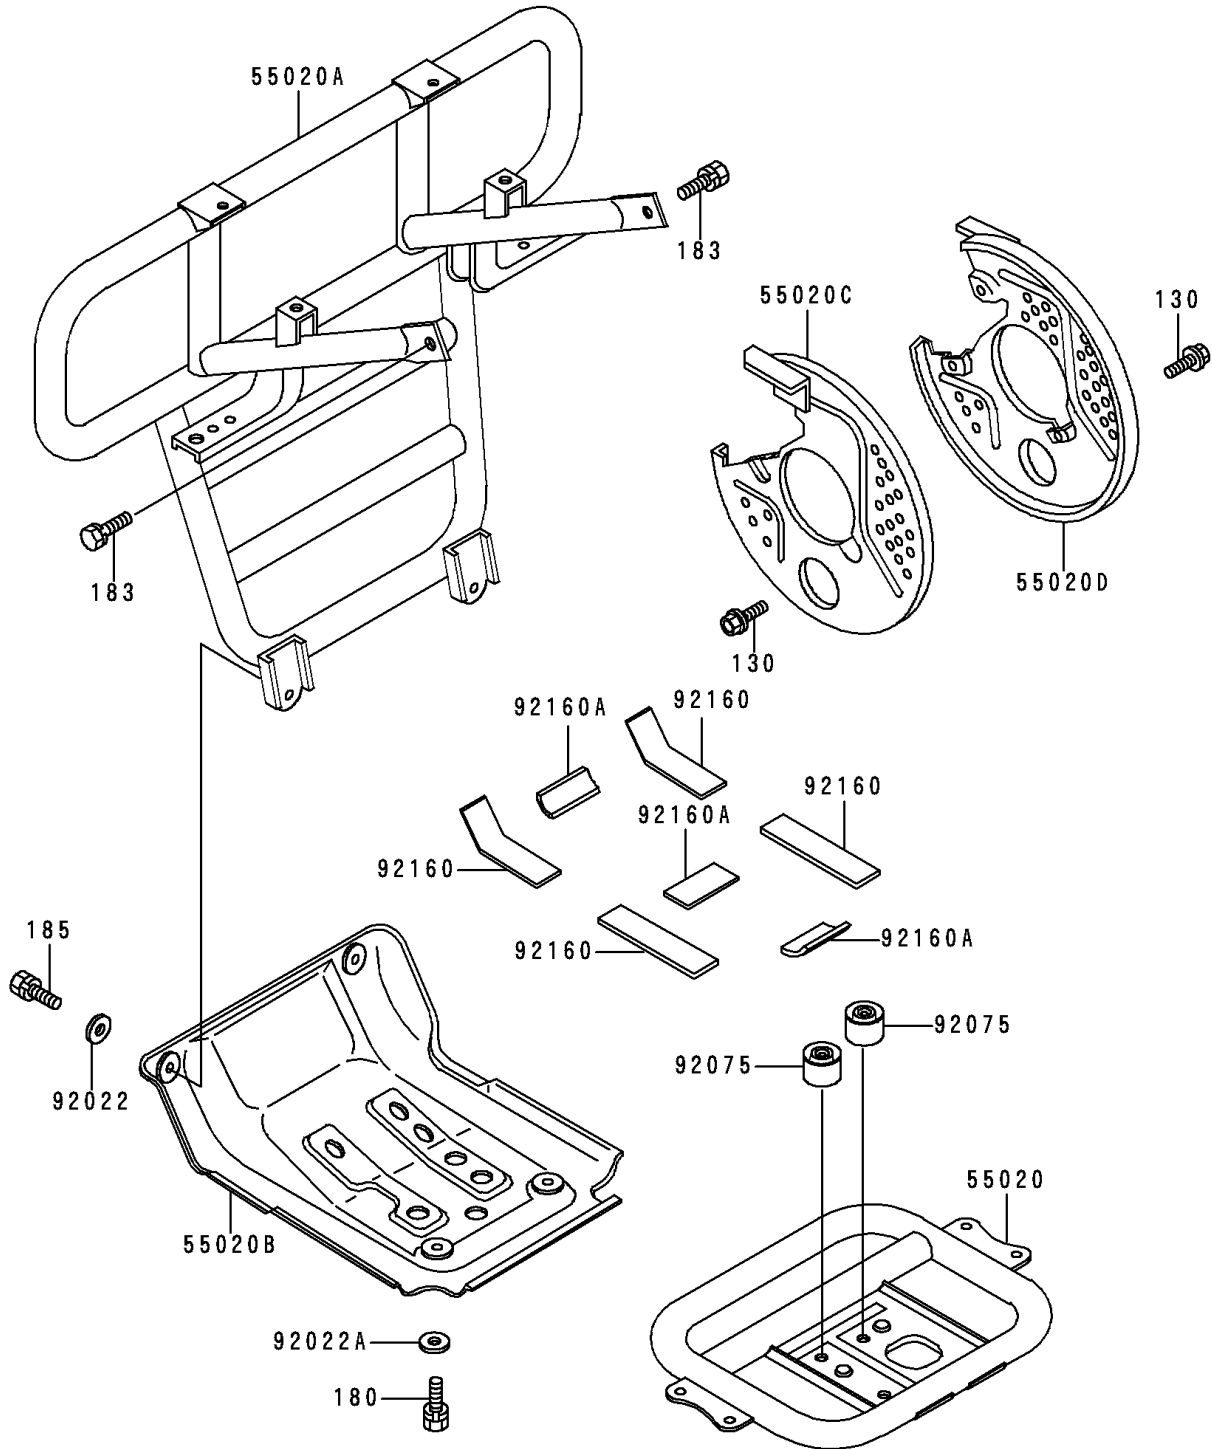

1991 Bayou 300 4X4 PARTS DIAGRAM

Guard(s)

F2680

1991 Bayou 300 4X4 PARTS LIST

Guard(s)

ITEM NAME	PART NUMBER	QUANTITY
BOLT-FLANGED,6X10 (Ref # 130)	130B0610	6
BOLT-UPSET-WS,6X16 (Ref # 180)	180J0616	2
BOLT-UPSET-WS-SMALL (Ref # 183)	183J0825	2
BOLT-UPSET-WSP-SMALL,8X20 (Ref # 185)	185J0820	2
GUARD,ENGINE (Ref # 55020)	55020-1301	1
GUARD,FR (Ref # 55020A)	55020-1302	1
GUARD,FRONT DIFF (Ref # 55020B)	55020-1303	1
GUARD,FRONT DISC,LH (Ref # 55020C)	55020-1304	1
GUARD,FRONT DISC,RH (Ref # 55020D)	55020-1305	1
WASHER,8.5X20X1.6,BLACK (Ref # 92022)	92022-1317	2
WASHER,6.5X20X1.6,BLACK (Ref # 92022A)	92022-1346	2
DAMPER (Ref # 92075)	92075-1896	2
DAMPER (Ref # 92160)	92160-1101	4
DAMPER (Ref # 92160A)	92160-1102	3