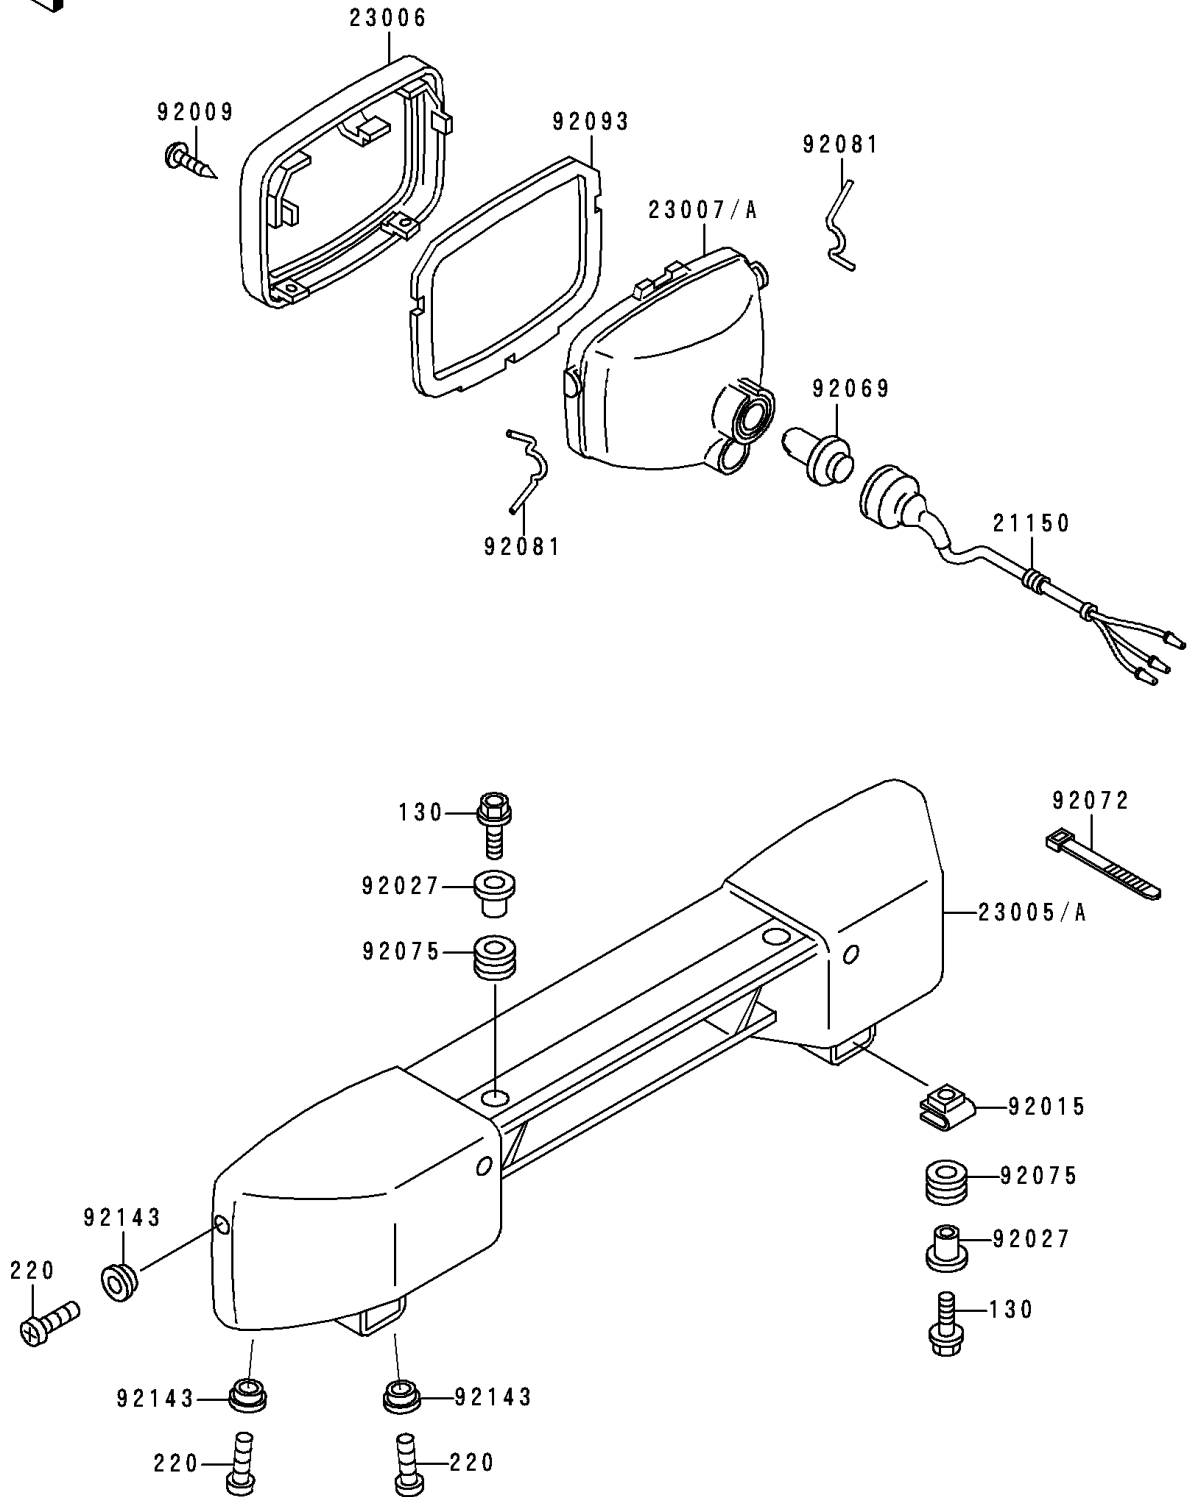

1991 Bayou 300 4X4 PARTS DIAGRAM

Headlight(s)

F2710

1991 Bayou 300 4X4 PARTS LIST

Headlight(s)

ITEM NAME	PART NUMBER	QUANTITY
BOLT-FLANGED,6X25 (Ref # 130)	130J0625	4
SCREW-PAN-CROS,5X16,BLACK (Ref # 220)	220C0516	6
CORD-ASSY,HEAD LAMP (Ref # 21150)	21150-1053	2
BODY-COMP-HEAD LAMP (Ref # 23005A)	23005-1113	1
RIM-LAMP (Ref # 23006)	23006-1062	2
LENS-COMP,HEAD LAMP (Ref # 23007)	23007-1201	2
SCREW,TAPPING,4X30 (Ref # 92009)	92009-1139	2
NUT,CLAMP,6MM (Ref # 92015)	92015-1678	2
COLLAR,L=16.1 (Ref # 92027)	92027-1847	4
BULB,12V 25/25W (Ref # 92069)	92069-1010	2
BAND,L=149 (Ref # 92072)	92072-031	2
DAMPER (Ref # 92075)	92075-1690	4
SPRING,LAMP RIM (Ref # 92081)	92081-1334	4
SEAL,HEAD LAMP (Ref # 92093)	92093-1261	2
COLLAR (Ref # 92143)	92143-1234	6