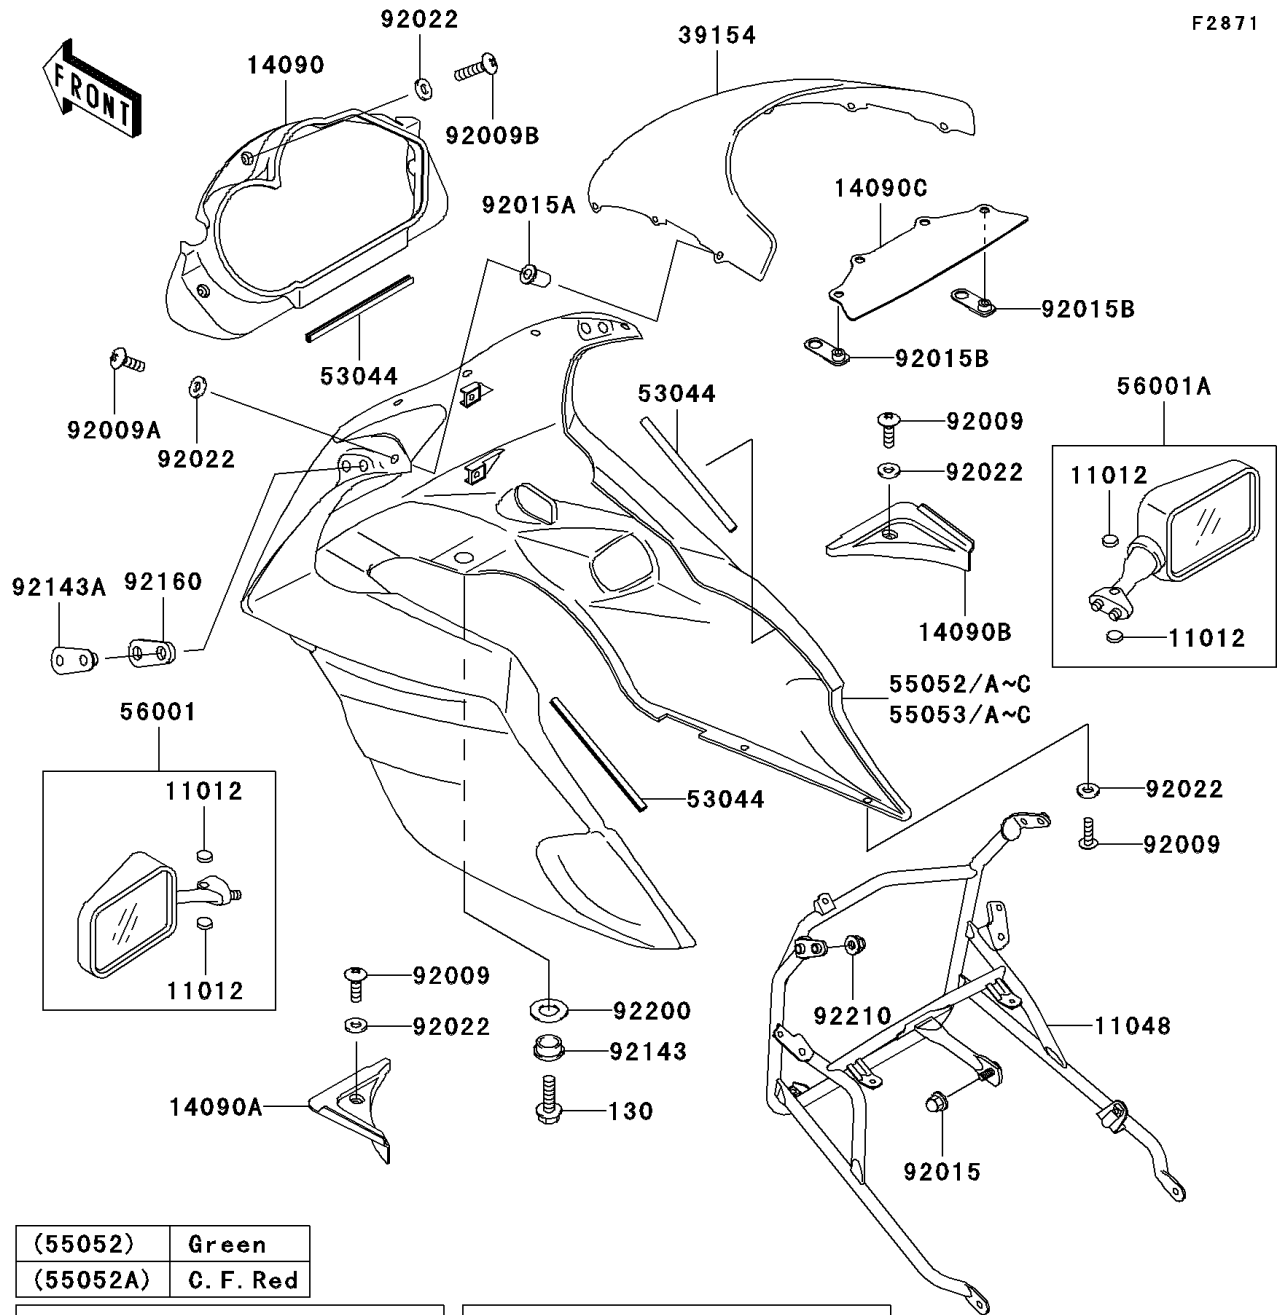

2006 Ninja® 500R PARTS DIAGRAM

Cowling

F2871

(55052)	Green
(55052A)	C. F. Red

WD

WD

(55052B)	Yellow
(55052C)	Titanium
(55053)	Black
(55053A)	P. Red
(55053B)	Black
(55053C)	Blue

2006 Ninja® 500R PARTS LIST

Cowling

ITEM NAME	PART NUMBER	QUANTITY
CAP,MIRROR (Ref # 11012)	11012-1818	4
BRACKET,UPP COWLING (Ref # 11048)	11048-1368	1
COVER,INNER COWLING,CNT (Ref # 14090)	14090-1397	1
COVER,INNER COWLING,LH (Ref # 14090A)	14090-1398	1
COVER,INNER COWLING,RH (Ref # 14090B)	14090-1399	1
COVER,WINDSHIELD (Ref # 14090C)	14090-1488	1
WINDSHIELD (Ref # 39154)	39154-1125	1
TRIM,L=157 (Ref # 53044)	53044-1276	3
COWLING-ASSY,UPP,L.GREEN (Ref # 55052)	55052-5252-777	1
COWLING-ASSY,UPP,C.F.RED (Ref # 55052A)	55052-5253-816	1
MIRROR-ASSY,LH,EBONY (Ref # 56001)	56001-1376-6C	1
BOLT-FLANGED,6X20 (Ref # 130)	130BB0620	2
MIRROR-ASSY,RH,EBONY (Ref # 56001A)	56001-1377-6C	1
SCREW,TAPPING,5X15 (Ref # 92009)	92009-1479	4
SCREW,5X16,BLACK (Ref # 92009A)	92009-1654	8
SCREW,5X22 (Ref # 92009B)	92009-1660	3
NUT,CAP,8MM,BLACK (Ref # 92015)	92015-1174	1
NUT,WELL,5MM (Ref # 92015A)	92015-1757	6
NUT (Ref # 92015B)	92015-1949	2
WASHER,NYLON,5.3X11.5X1.5 (Ref # 92022)	92022-1521	15
COLLAR,L=6.6 (Ref # 92143)	92143-1088	2
COLLAR (Ref # 92143A)	92143-1699	2
DAMPER,MIRROR (Ref # 92160)	92160-1089	2
WASHER,10.3X20X1 (Ref # 92200)	92200-0414	2
NUT,CAP,6MM (Ref # 92210)	92210-0003	4