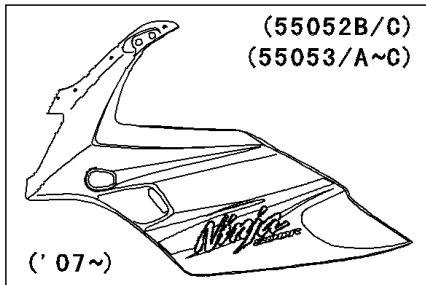

2006 Ninja® 500R PARTS DIAGRAM

Cowling

F2871

(55052)	Green
(55052A)	C. F. Red

WD

WD

(55052B)	Yellow
(55052C)	Titanium
(55053)	Black
(55053A)	P. Red
(55053B)	Black
(55053C)	Blue

2006 Ninja® 500R PARTS LIST