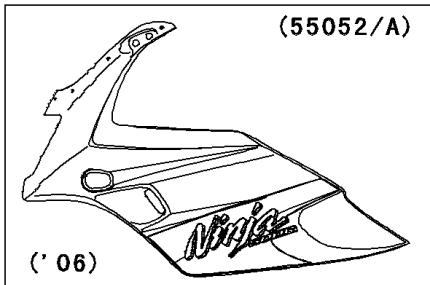

2006 Ninja® 500R PARTS DIAGRAM

Cowling

F2871

(55052)	Green
(55052A)	C. F. Red

WD

WD

(55052B)	Yellow
(55052C)	Titanium
(55053)	Black
(55053A)	P. Red
(55053B)	Black
(55053C)	Blue

2006 Ninja® 500R PARTS LIST