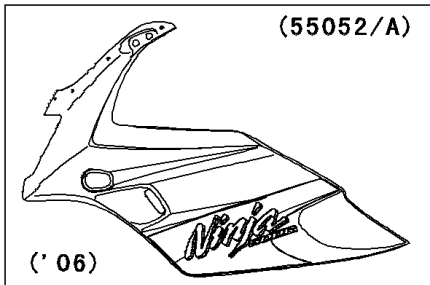

2009 Ninja® 500R PARTS DIAGRAM

Cowling

F2871

(55052)	Green
(55052A)	C. F. Red

WD

WD

(55052B)	Yellow
(55052C)	Titanium
(55053)	Black
(55053A)	P. Red
(55053B)	Black
(55053C)	Blue

2009 Ninja® 500R PARTS LIST