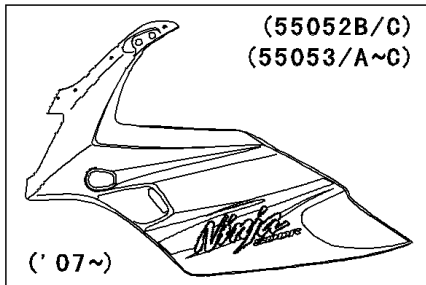

2009 Ninja® 500R PARTS DIAGRAM

Cowling

F2871

(55052)	Green
(55052A)	C. F. Red

WD

WD

(55052B)	Yellow
(55052C)	Titanium
(55053)	Black
(55053A)	P. Red
(55053B)	Black
(55053C)	Blue

2009 Ninja® 500R PARTS LIST