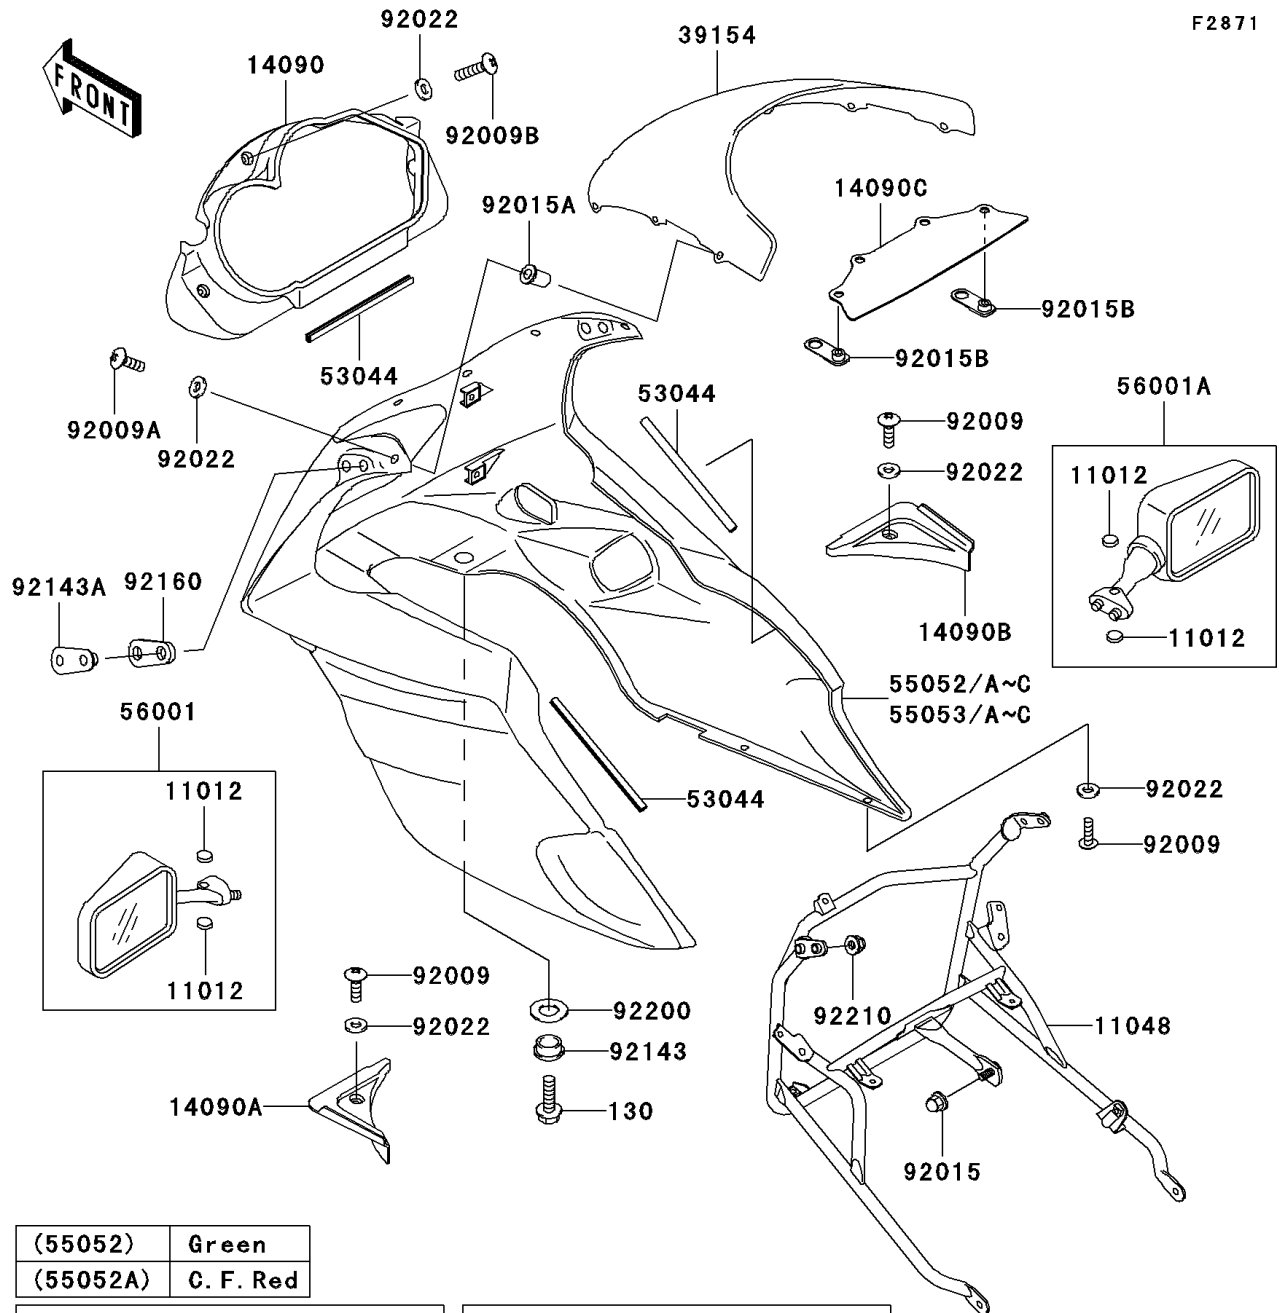

2009 Ninja® 500R PARTS DIAGRAM

Cowling

F2871

(55052)	Green
(55052A)	C. F. Red

WD

WD

(55052B)	Yellow
(55052C)	Titanium
(55053)	Black
(55053A)	P. Red
(55053B)	Black
(55053C)	Blue

2009 Ninja® 500R PARTS LIST

Cowling

ITEM NAME	PART NUMBER	QUANTITY
CAP,MIRROR (Ref # 11012)	11012-1818	4
BRACKET,UPP COWLING (Ref # 11048)	11048-1368	1
COVER,INNER COWLING,CNT (Ref # 14090)	14090-1397	1
COVER,INNER COWLING,LH (Ref # 14090A)	14090-1398	1
COVER,INNER COWLING,RH (Ref # 14090B)	14090-1399	1
COVER,WINDSHIELD (Ref # 14090C)	14090-1488	1
WINDSHIELD (Ref # 39154)	39154-1125	1
TRIM,L=157 (Ref # 53044)	53044-1276	3
COWLING-ASSY,UPP,M.D,BLACK (Ref # 55053B)	55053-5128-17K	1
COWLING-ASSY,UPP,C.P.BLUE (Ref # 55053C)	55053-5130-723	1
MIRROR-ASSY,LH,EBONY (Ref # 56001)	56001-1376-6C	1
BOLT-FLANGED,6X20 (Ref # 130)	130BB0620	2
MIRROR-ASSY,RH,EBONY (Ref # 56001A)	56001-1377-6C	1
SCREW,TAPPING,5X15 (Ref # 92009)	92009-1479	4
SCREW,5X16,BLACK (Ref # 92009A)	92009-1654	8
SCREW,5X22 (Ref # 92009B)	92009-1660	3
NUT,CAP,8MM,BLACK (Ref # 92015)	92015-1174	1
NUT,WELL,5MM (Ref # 92015A)	92015-1757	6
NUT (Ref # 92015B)	92015-1949	2
WASHER,NYLON,5.3X11.5X1.5 (Ref # 92022)	92022-1521	15
COLLAR,L=6.6 (Ref # 92143)	92143-1088	2
COLLAR (Ref # 92143A)	92143-1699	2
DAMPER,MIRROR (Ref # 92160)	92160-1089	2
WASHER,10.3X20X1 (Ref # 92200)	92200-0414	2
NUT,CAP,6MM (Ref # 92210)	92210-0003	4