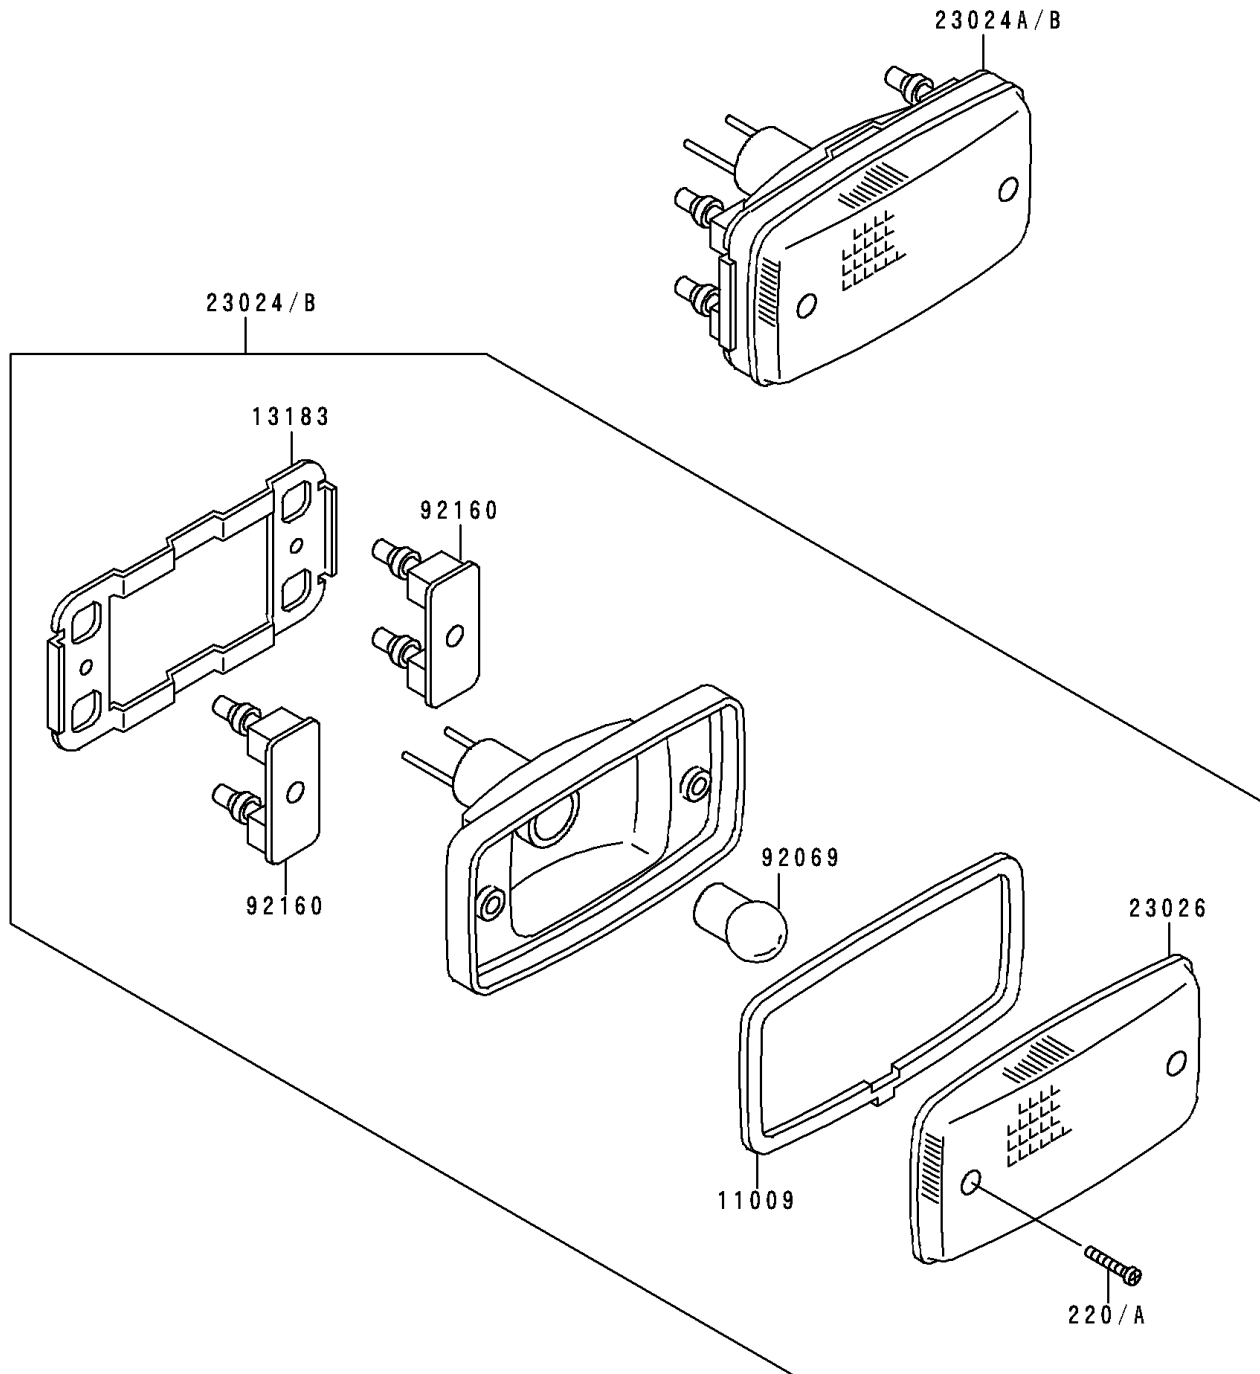

1989 Bayou 300 4X4 PARTS DIAGRAM

Taillight(s)

F2720

1989 Bayou 300 4X4 PARTS LIST

Taillight(s)

ITEM NAME	PART NUMBER	QUANTITY
SCREW-PAN-CROS (Ref # 220)	220B0416	4
GASKET,TAIL LAMP (Ref # 11009)	11009-4004	2
PLATE,TAIL LAMP (Ref # 13183)	13183-1261	2
LAMP-ASSY-TAIL,LH (Ref # 23024)	23024-1114	1
LAMP-ASSY-TAIL,RH (Ref # 23024A)	23024-1117	1
LENS,TAIL LAMP (Ref # 23026)	23026-4003	2
BULB,12V 8W (Ref # 92069)	92069-1012	2
DAMPER,TAIL LAMP (Ref # 92160)	92160-1053	4