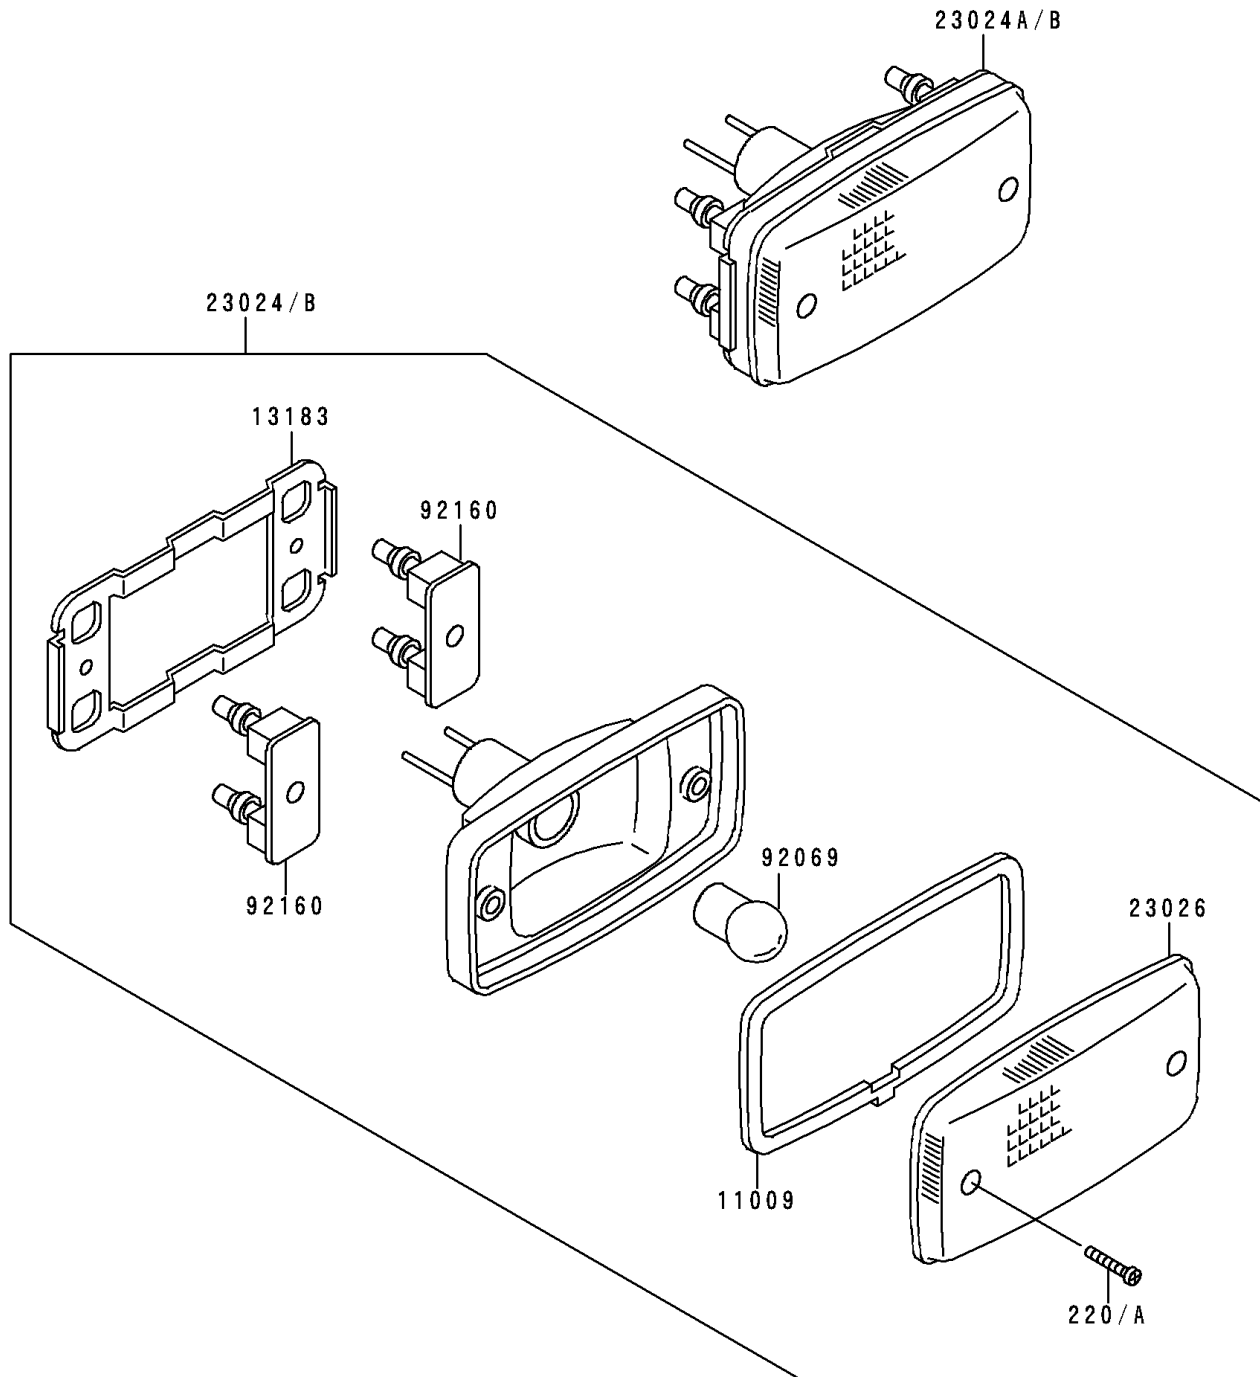

1990 Bayou 300 4X4 PARTS DIAGRAM

Taillight(s)

F2720

1990 Bayou 300 4X4 PARTS LIST

Taillight(s)

ITEM NAME	PART NUMBER	QUANTITY
SCREW-PAN-CROS (Ref # 220)	220B0416	4
GASKET,TAIL LAMP (Ref # 11009)	11009-4004	2
PLATE,TAIL LAMP (Ref # 13183)	13183-1261	2
LAMP-ASSY-TAIL,LH (Ref # 23024)	23024-1114	1
LAMP-ASSY-TAIL,RH (Ref # 23024A)	23024-1117	1
LENS,TAIL LAMP (Ref # 23026)	23026-4003	2
BULB,12V 8W (Ref # 92069)	92069-1012	2
DAMPER,TAIL LAMP (Ref # 92160)	92160-1053	4