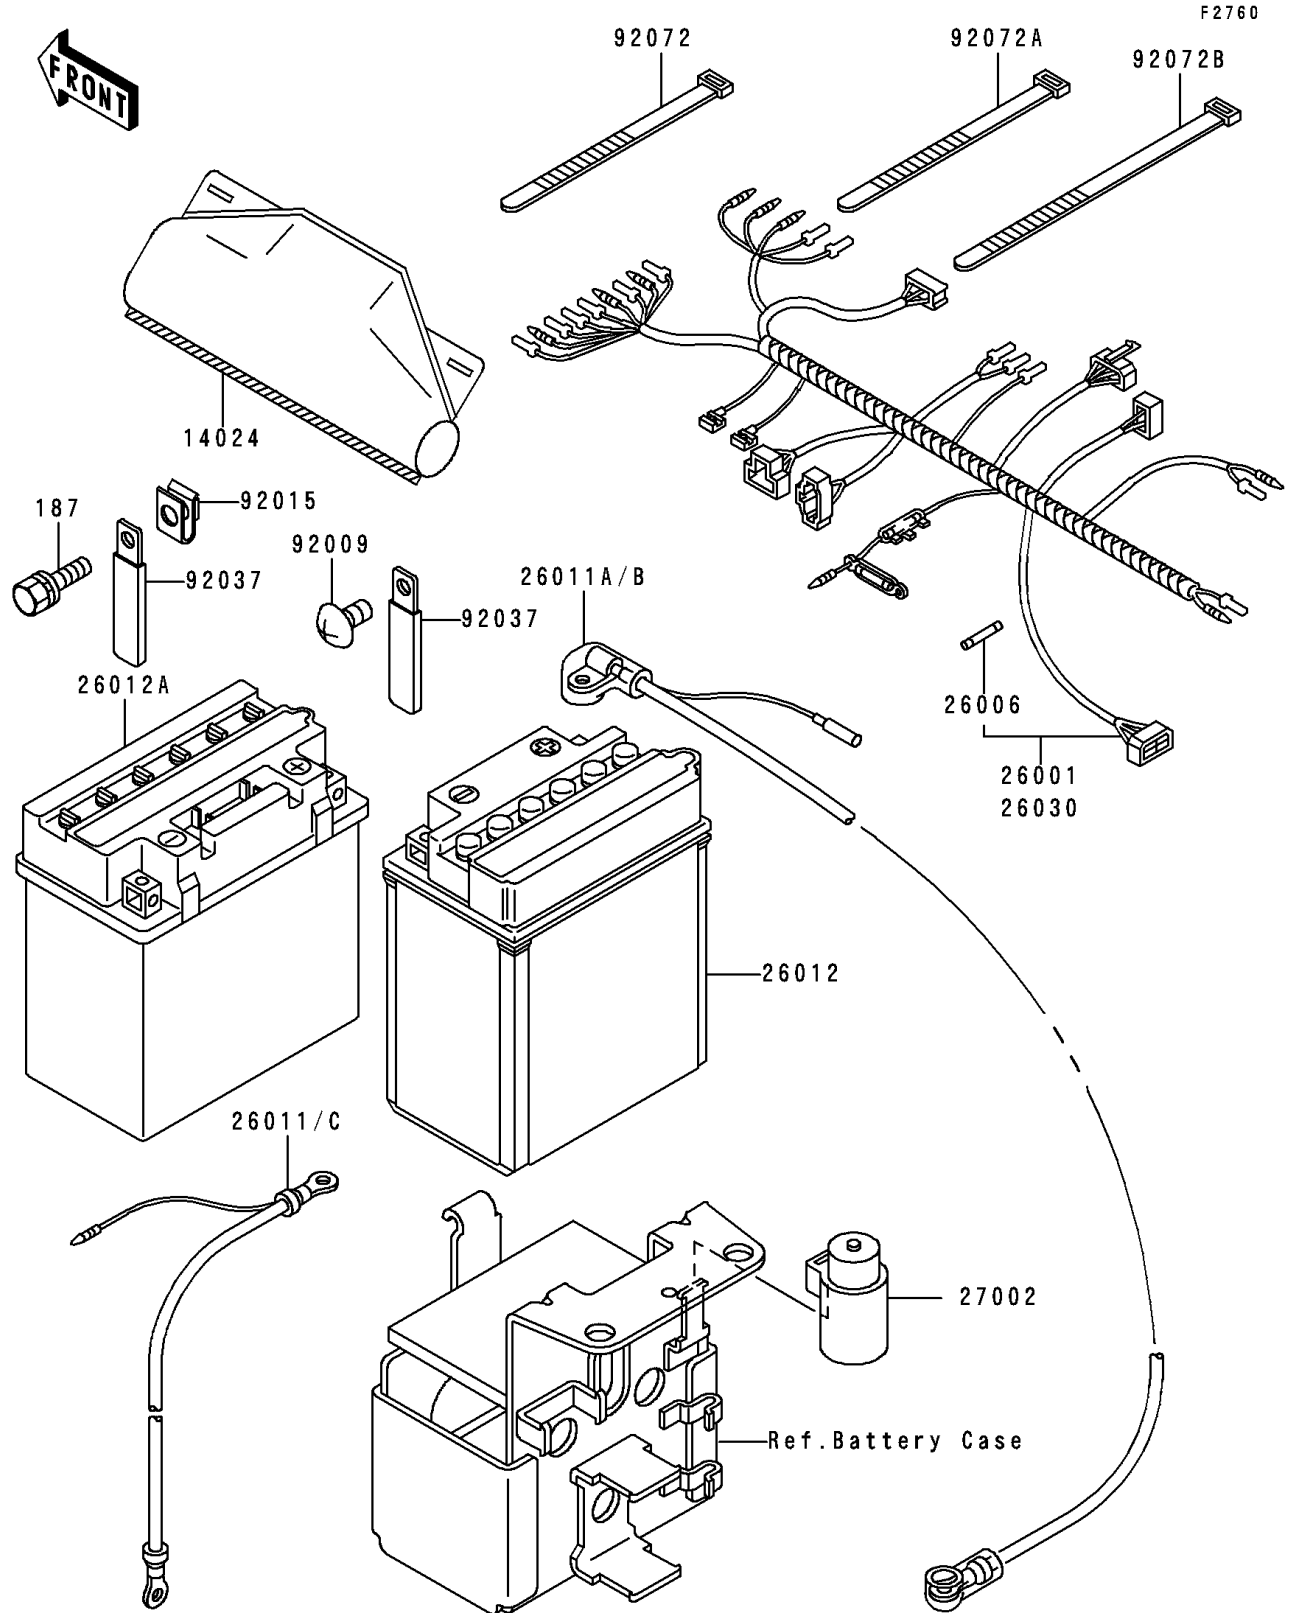

1989 Bayou 300 4X4 PARTS DIAGRAM

Chassis Electrical Equipment

1989 Bayou 300 4X4 PARTS LIST

Chassis Electrical Equipment

ITEM NAME	PART NUMBER	QUANTITY
BOLT-UPSET-WSP (Ref # 187)	187C0614	2
COVER,COUPLER (Ref # 14024)	14024-1624	1
HARNESS,MAIN (Ref # 26001)	26001-1895	1
FUSE,30A,L=30 (Ref # 26006)	26006-1059	2
WIRE-LEAD,BATTERY(-) (Ref # 26011)	26011-1303	1
WIRE-LEAD,BATTERY(+) (Ref # 26011A)	26011-1418	1
BATTERY,12V 14AH,YB14A-A2 (Ref # 26012)	26012-1146	1
SCREW,TAPPING,4X8 (Ref # 92009)	92009-1155	3
NUT,6MM (Ref # 92015)	92015-1671	2
CLAMP,WIRING HARNESS (Ref # 92037)	92037-1069	5
BAND,L=123 (Ref # 92072)	92072-030	3
BAND,L=149 (Ref # 92072A)	92072-031	5
BAND,L=188 (Ref # 92072B)	92072-1239	16
RELAY-ASSY (Ref # 27002)	27002-1051	1