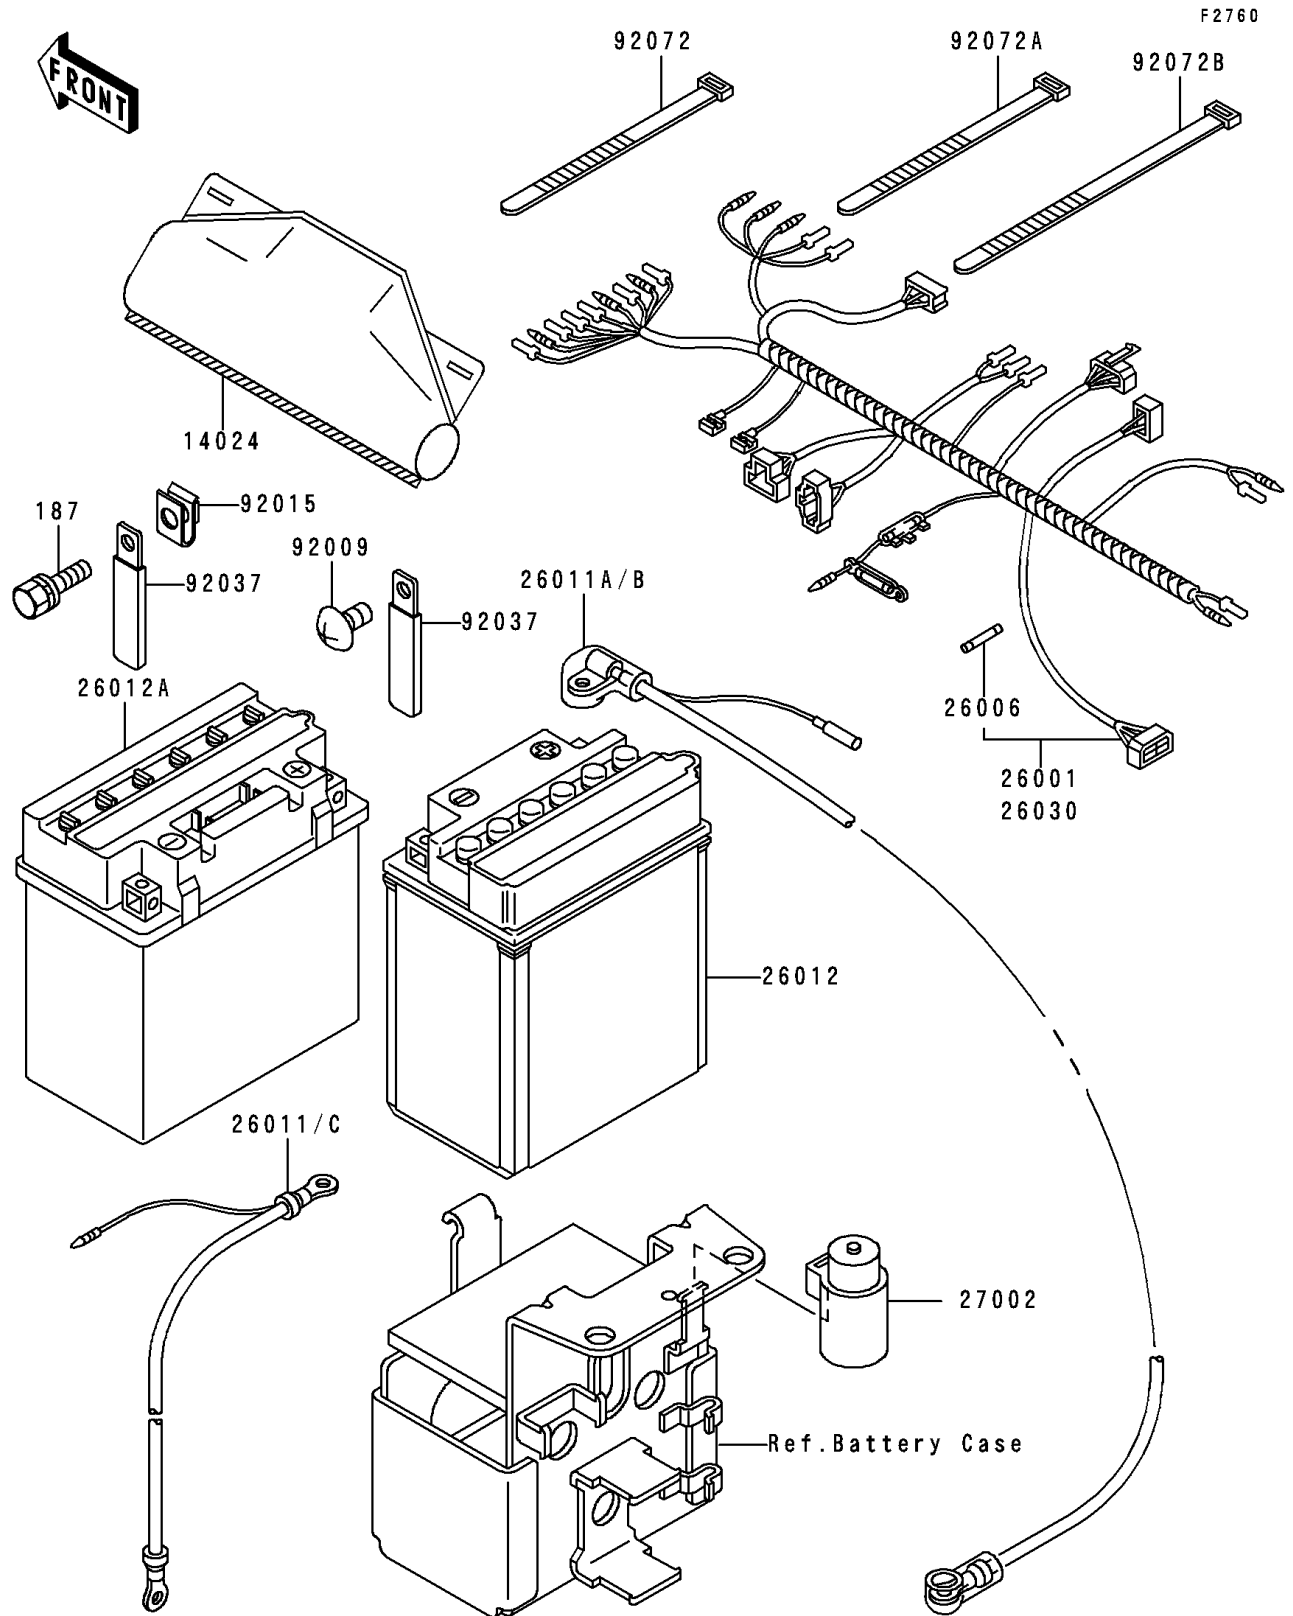

1989 Bayou 300 4X4 PARTS DIAGRAM

Chassis Electrical Equipment

1989 Bayou 300 4X4 PARTS LIST

Chassis Electrical Equipment

ITEM NAME	PART NUMBER	QUANTITY
BOLT-UPSET-WSP (Ref # 187)	187C0614	2
COVER,COUPLER (Ref # 14024)	14024-1624	1
HARNESS,MAIN (Ref # 26001)	26001-1895	1
FUSE,30A,L=30 (Ref # 26006)	26006-1059	2
WIRE-LEAD,BATTERY(-) (Ref # 26011)	26011-1303	1
WIRE-LEAD,BATTERY(+) (Ref # 26011A)	26011-1418	1
BATTERY,12V 14AH,YB14A-A2 (Ref # 26012)	26012-1146	1
SCREW,TAPPING,4X8 (Ref # 92009)	92009-1155	3
NUT,6MM (Ref # 92015)	92015-1671	2
CLAMP,WIRING HARNESS (Ref # 92037)	92037-1069	5
BAND,L=123 (Ref # 92072)	92072-030	3
BAND,L=149 (Ref # 92072A)	92072-031	5
BAND,L=188 (Ref # 92072B)	92072-1239	16
RELAY-ASSY (Ref # 27002)	27002-1051	1