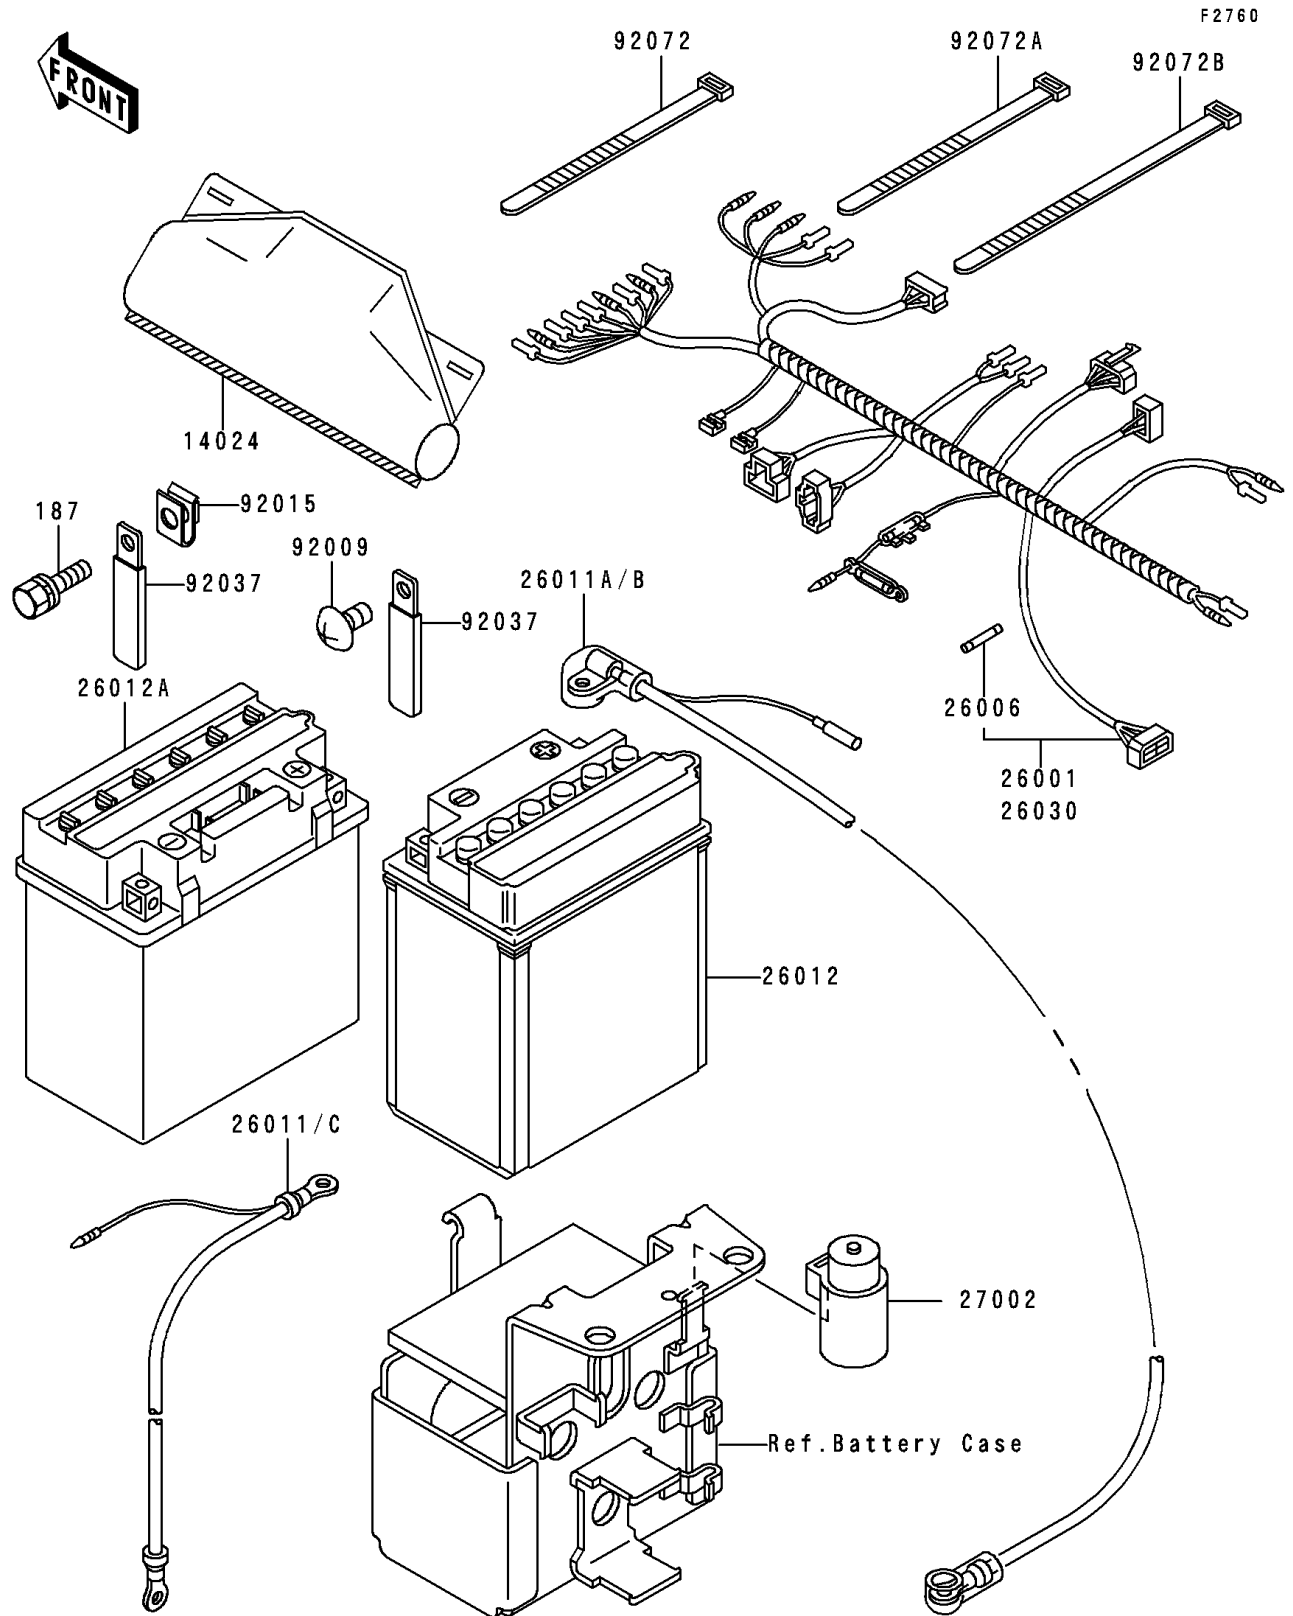

# 1990 Bayou 300 4X4 PARTS DIAGRAM

Chassis Electrical Equipment

# 1990 Bayou 300 4X4 PARTS LIST

## Chassis Electrical Equipment

ITEM NAME	PART NUMBER	QUANTITY
BOLT-UPSET-WSP (Ref # 187)	187C0614	2
COVER,COUPLER (Ref # 14024)	14024-1624	1
HARNESS,MAIN (Ref # 26001)	26001-1895	1
FUSE,30A,L=30 (Ref # 26006)	26006-1059	2
WIRE-LEAD,BATTERY(-) (Ref # 26011)	26011-1303	1
WIRE-LEAD,BATTERY(+) (Ref # 26011A)	26011-1418	1
BATTERY,12V 14AH,YB14A-A2 (Ref # 26012)	26012-1146	1
SCREW,TAPPING,4X8 (Ref # 92009)	92009-1155	3
NUT,6MM (Ref # 92015)	92015-1671	2
CLAMP,WIRING HARNESS (Ref # 92037)	92037-1069	5
BAND,L=123 (Ref # 92072)	92072-030	3
BAND,L=149 (Ref # 92072A)	92072-031	5
BAND,L=188 (Ref # 92072B)	92072-1239	16
RELAY-ASSY (Ref # 27002)	27002-1051	1