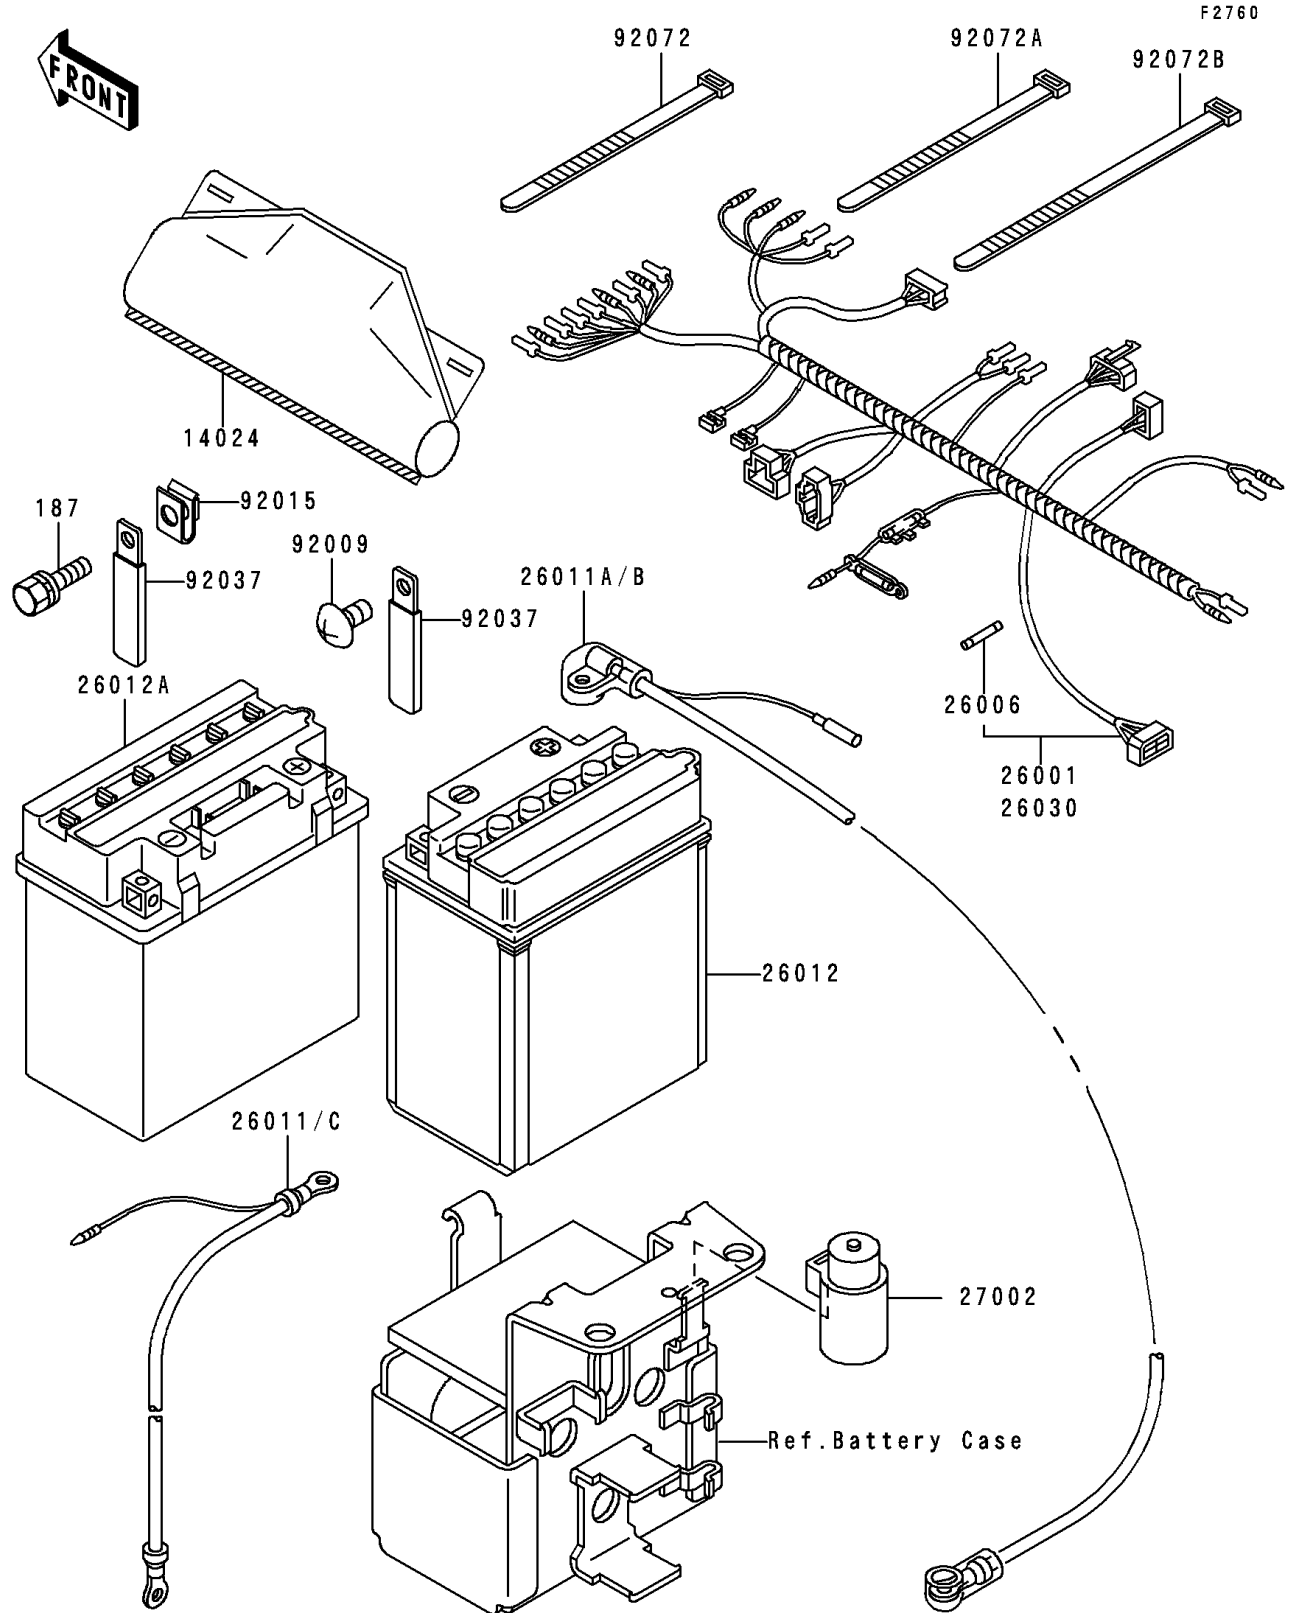

# 1991 Bayou 300 4X4 PARTS DIAGRAM

Chassis Electrical Equipment

# 1991 Bayou 300 4X4 PARTS LIST

## Chassis Electrical Equipment

ITEM NAME	PART NUMBER	QUANTITY
BOLT-UPSET-WSP (Ref # 187)	187C0614	2
COVER,COUPLER (Ref # 14024)	14024-1624	1
FUSE,30A,L=30 (Ref # 26006)	26006-1059	2
WIRE-LEAD,BATTERY(-) (Ref # 26011)	26011-1303	1
WIRE-LEAD,BATTERY(+) (Ref # 26011A)	26011-1418	1
BATTERY,12V 14AH,YB14A-A2 (Ref # 26012)	26012-1146	1
HARNESS,MAIN (Ref # 26030)	26030-1060	1
SCREW,TAPPING,4X8 (Ref # 92009)	92009-1155	3
NUT,6MM (Ref # 92015)	92015-1671	2
CLAMP,WIRING HARNESS (Ref # 92037)	92037-1069	5
BAND,L=123 (Ref # 92072)	92072-030	3
BAND,L=149 (Ref # 92072A)	92072-031	5
BAND,L=188 (Ref # 92072B)	92072-1239	18
RELAY-ASSY (Ref # 27002)	27002-1051	1