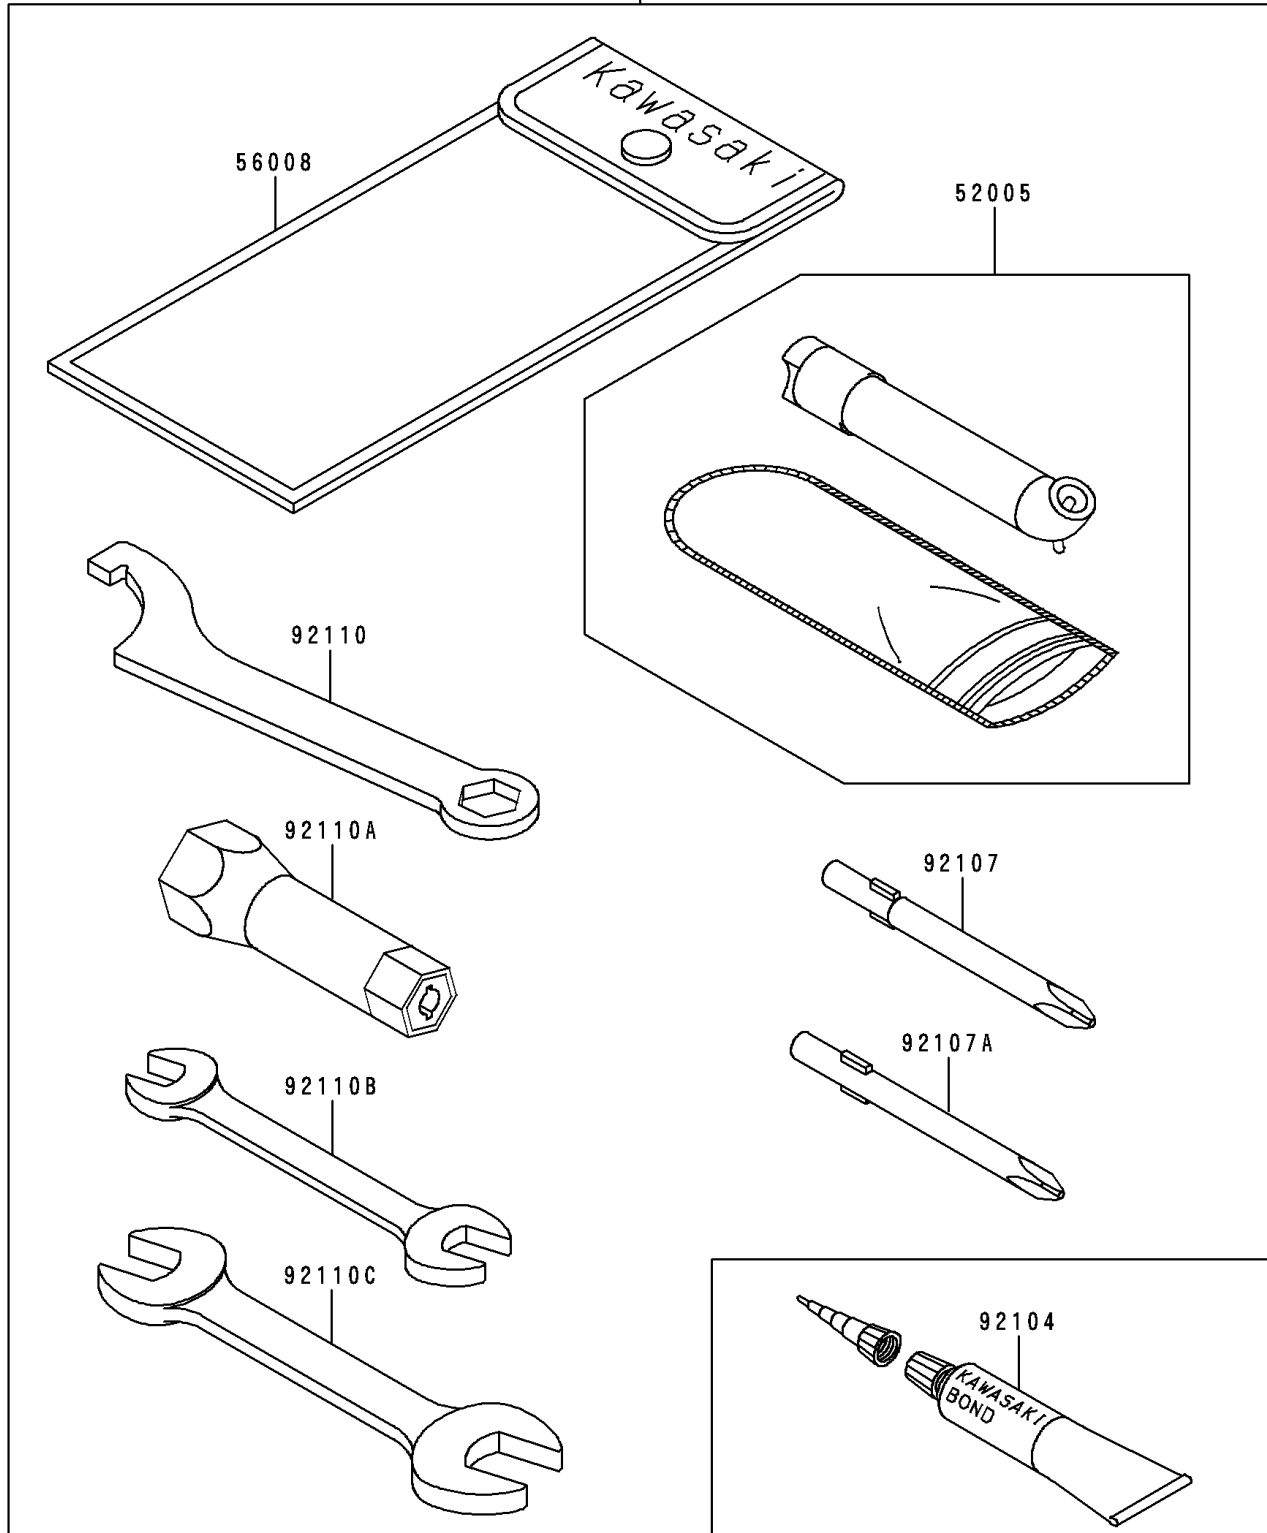

1991 Bayou 300 4X4 PARTS DIAGRAM

Owner's Tools

56007

F2810

1991 Bayou 300 4X4 PARTS LIST

Owner's Tools

ITEM NAME	PART NUMBER	QUANTITY
GAUGE,AIR (Ref # 52005)	52005-1082	1
TOOLKIT (Ref # 56007)	56007-1331	1
BAG,TOOL (Ref # 56008)	56008-1007	1
GASKET-LIQUID,TUBE,100G,SILVER (Ref # 92104)	92104-002	1
TOOL-DRIVER,#3PHILLIPS (Ref # 92107)	92107-005	1
TOOL-DRIVER,#2PHILLIPS (Ref # 92107A)	92107-1053	1
TOOL-WRENCH,HOOK&BOXEND,14MM (Ref # 92110)	92110-1040	1
TOOL-WRENCH,BOX,18MM (Ref # 92110A)	92110-1109	1
TOOL-WRENCH,OPEN END,10X12 (Ref # 92110B)	92110-1152	1
TOOL-WRENCH,OPEN END,14X17 (Ref # 92110C)	92110-1153	1