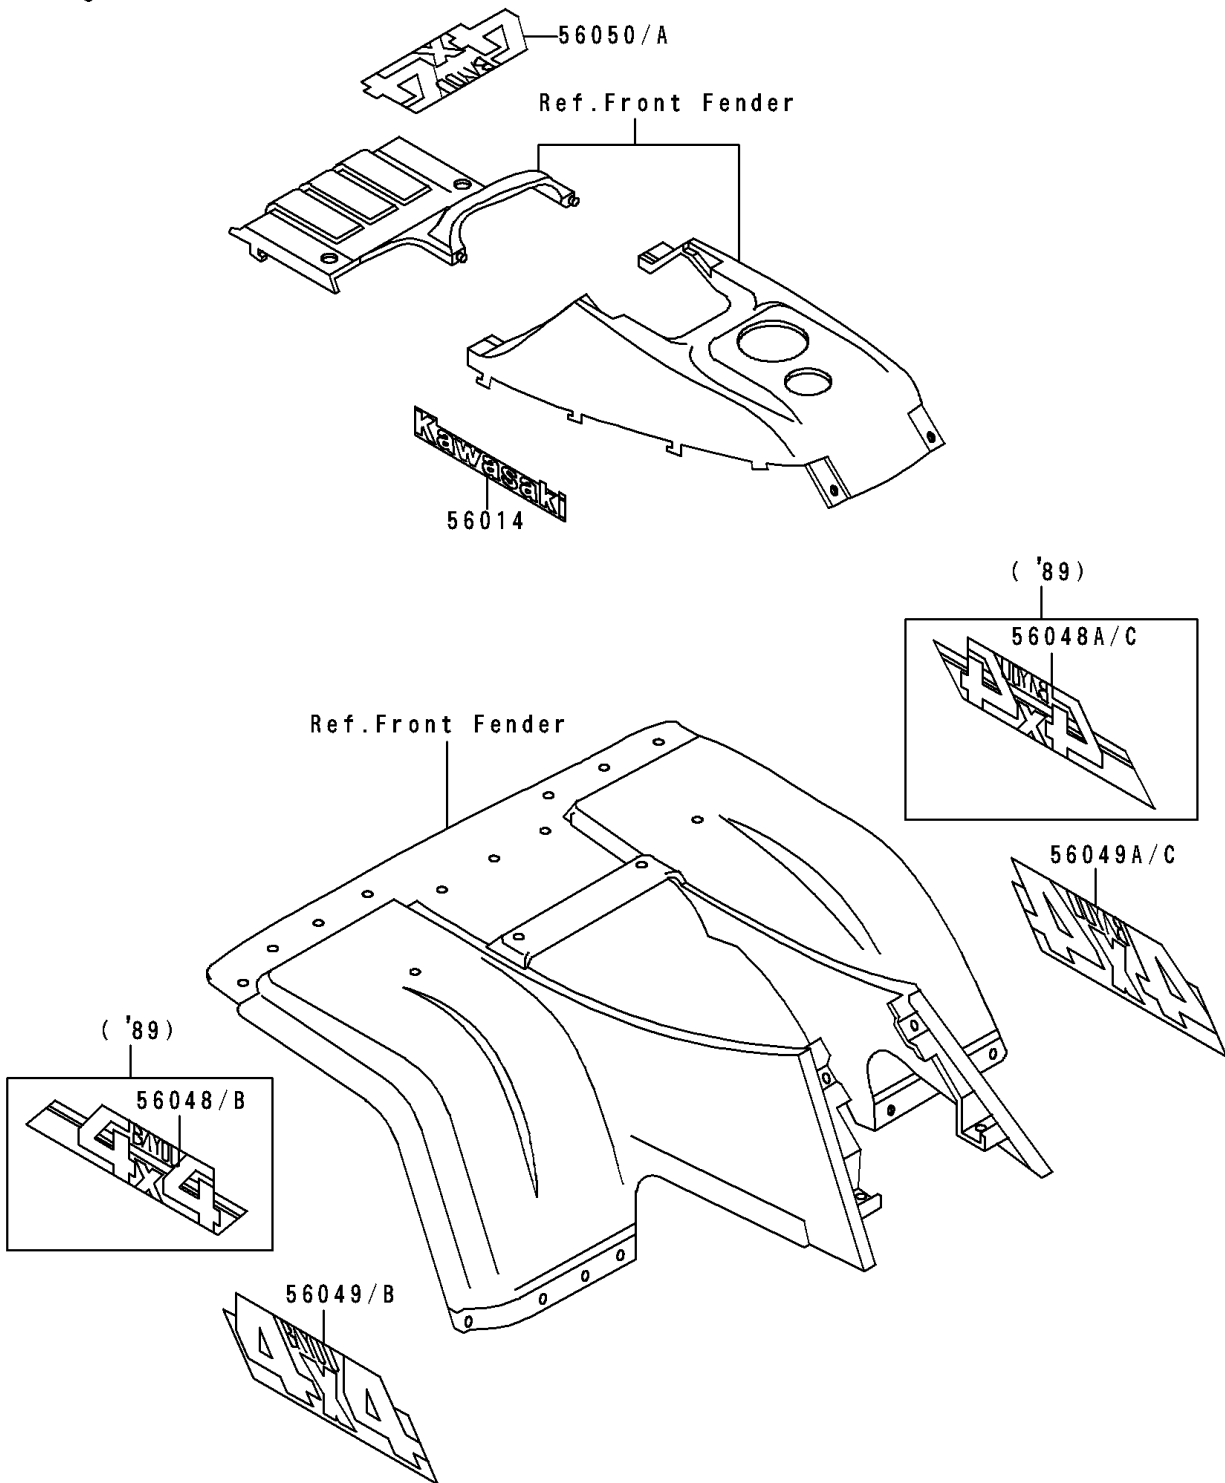

# 1990 Bayou 300 4X4 PARTS DIAGRAM

Decals(KLF300-C1/C2)

F2861

## 1990 Bayou 300 4X4 PARTS LIST

Decals(KLF300-C1/C2)

| ITEM NAME                                     | PART NUMBER | QUANTITY |
|---|-------------|----------|
| EMBLEM,KAWASAKI (Ref # 56014)                 | 56014-1223  | 4        |
| PATTERN,FR FENDER,LH,FOR EBONY (Ref # 56049)  | 56049-1235  | 1        |
| PATTERN,FR FENDER,RH,FOR EBONY (Ref # 56049A) | 56049-1236  | 1        |
| PATTERN,FR FENDER,LH,FOR RED (Ref # 56049B)   | 56049-1237  | 1        |
| PATTERN,FR FENDER,RH.FOR RED (Ref # 56049C)   | 56049-1238  | 1        |
| MARK,BAYOU,4X4,FOR RED (Ref # 56050)          | 56050-1140  | 1        |
| MARK,BAYOU,4X4,FOR BLACK (Ref # 56050A)       | 56050-1182  | 1        |