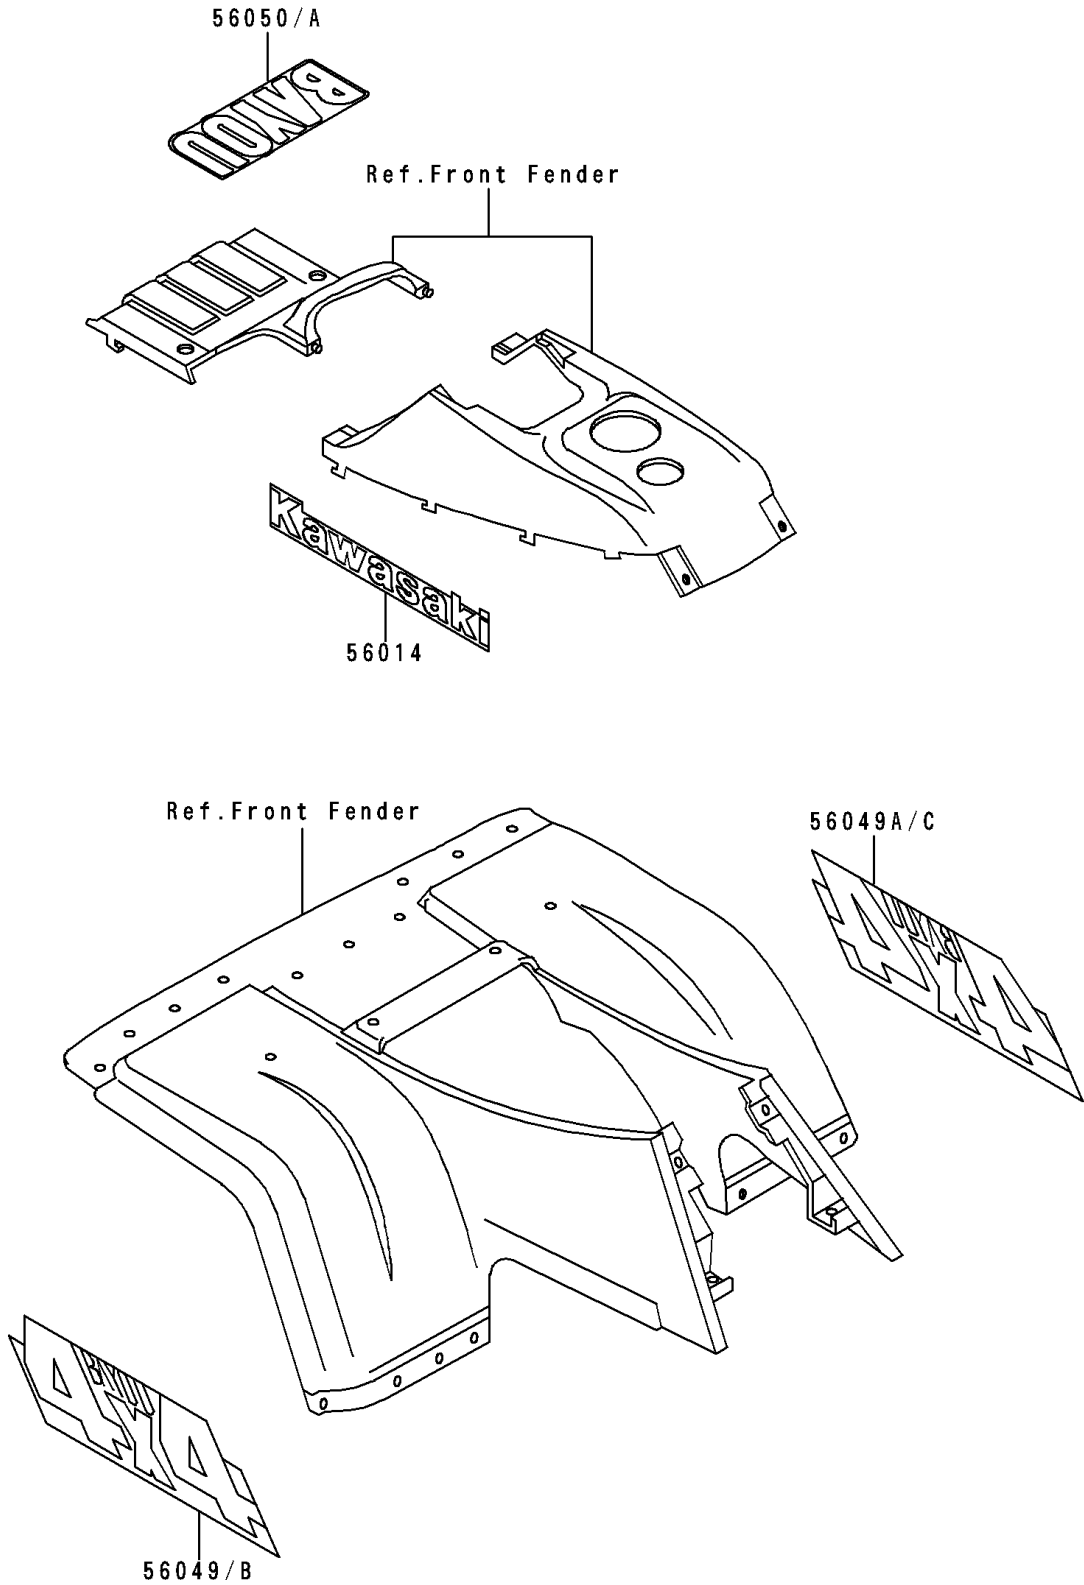

# 1991 Bayou 300 4X4 PARTS DIAGRAM

Decals(KLF300-C3/C4)

F2861A

# 1991 Bayou 300 4X4 PARTS LIST

Decals(KLF300-C3/C4)

ITEM NAME	PART NUMBER	QUANTITY
EMBLEM,KAWASAKI (Ref # 56014)	56014-1223	4
PATTERN,FR FENDER,LH,FOR RED (Ref # 56049)	56049-1731	1
PATTERN,FR FENDER,RH,FOR RED (Ref # 56049A)	56049-1732	1
PATTERN,FR FENDER,LH,FOR BLACK (Ref # 56049B)	56049-1733	1
PATTERN,FR FENDER,RH,FOR BLACK (Ref # 56049C)	56049-1734	1
MARK,FR FENDER COVER,FR,RED (Ref # 56050)	56050-1570	1
MARK,FR FENDER COVER,FR,BLACK (Ref # 56050A)	56050-1571	1