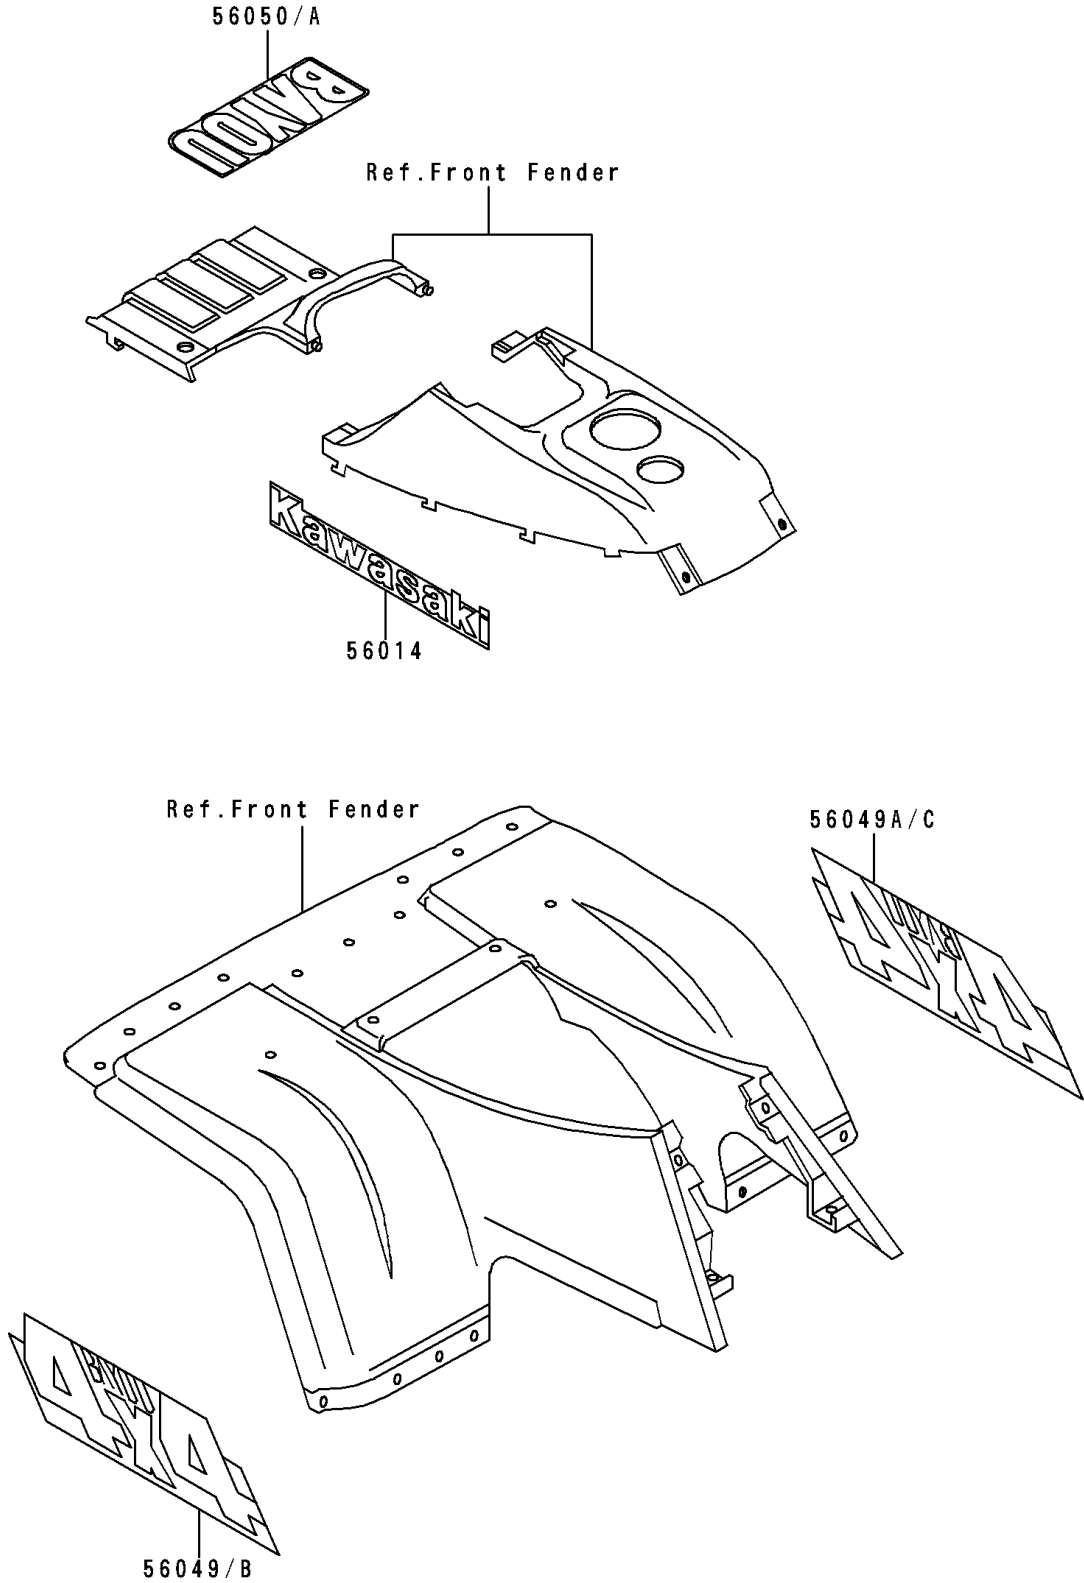

1991 Bayou 300 4X4 PARTS DIAGRAM

Decals(KLF300-C3/C4)

F2861A

1991 Bayou 300 4X4 PARTS LIST

Decals(KLF300-C3/C4)

ITEM NAME	PART NUMBER	QUANTITY
EMBLEM,KAWASAKI (Ref # 56014)	56014-1223	4
PATTERN,FR FENDER,LH,FOR RED (Ref # 56049)	56049-1731	1
PATTERN,FR FENDER,RH,FOR RED (Ref # 56049A)	56049-1732	1
PATTERN,FR FENDER,LH,FOR BLACK (Ref # 56049B)	56049-1733	1
PATTERN,FR FENDER,RH,FOR BLACK (Ref # 56049C)	56049-1734	1
MARK,FR FENDER COVER,FR,RED (Ref # 56050)	56050-1570	1
MARK,FR FENDER COVER,FR,BLACK (Ref # 56050A)	56050-1571	1