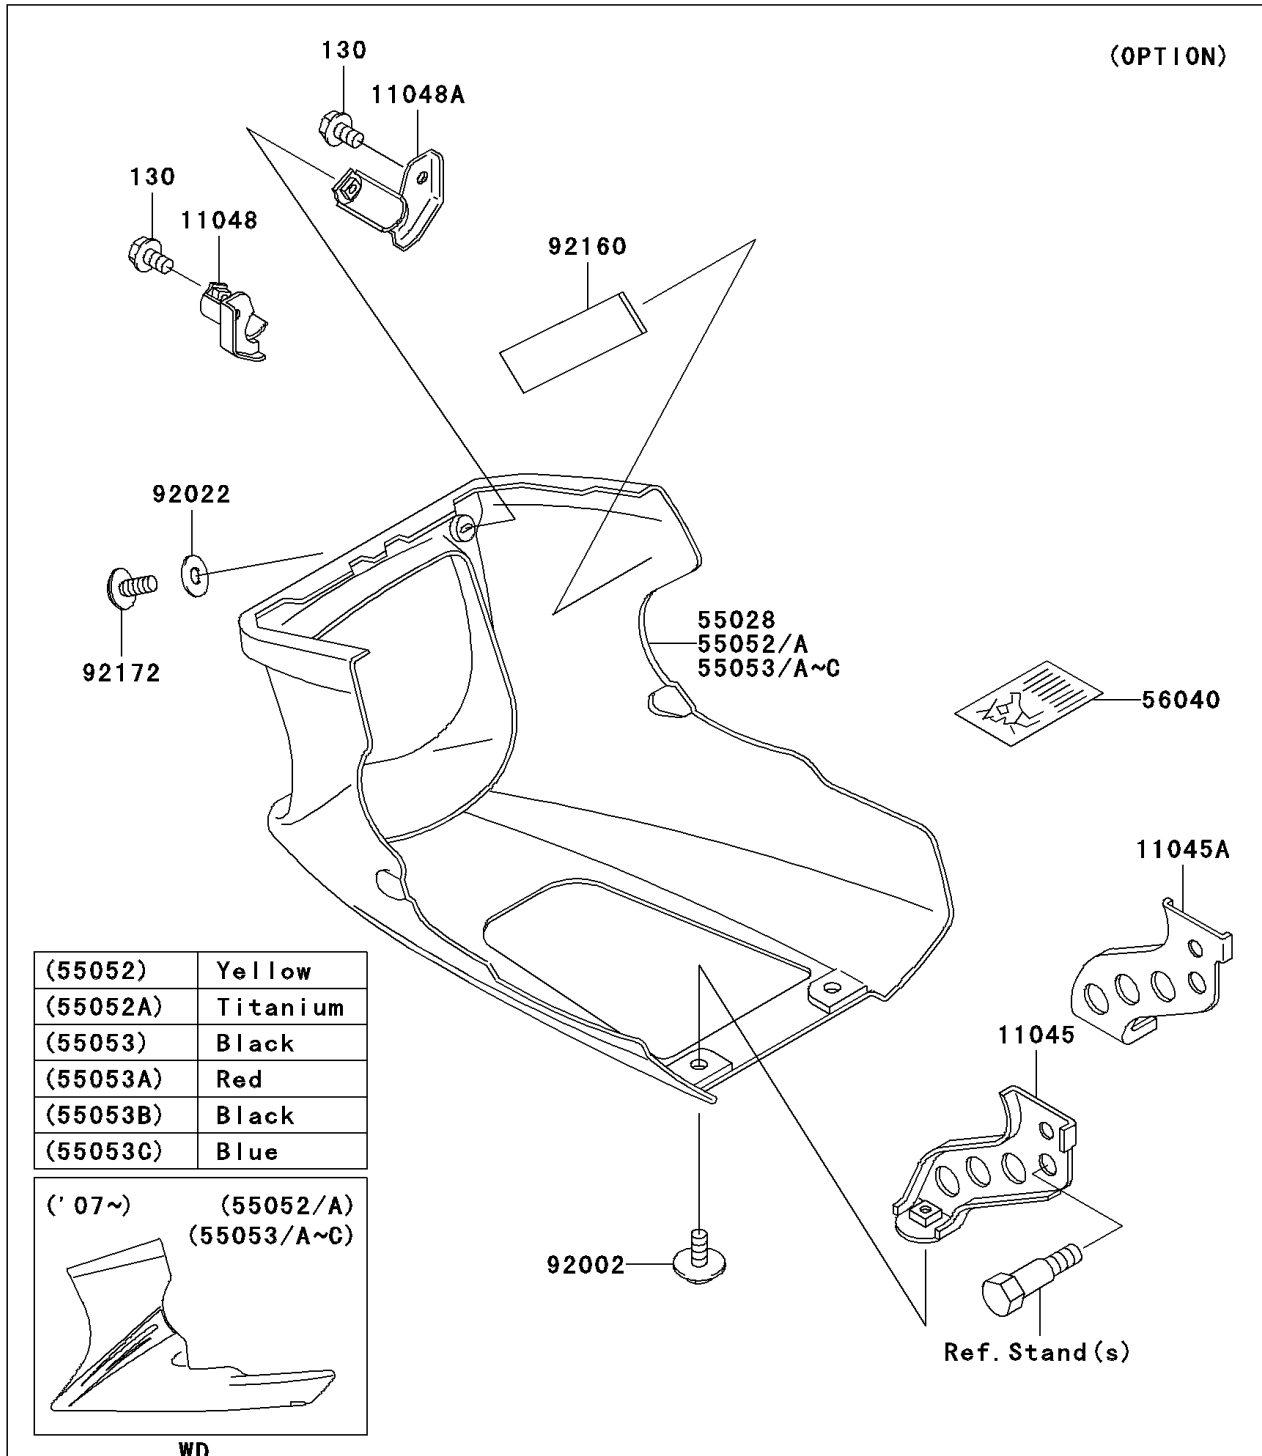

2006 Ninja® 500R PARTS DIAGRAM

Cowling Lowers

F2872

2006 Ninja® 500R PARTS LIST

Cowling Lowers

| ITEM NAME | PART NUMBER | QUANTITY |
|--|---------------|----------|
| BRACKET,LOWER COWLING,RR,LH (Ref # 11045) | 11045-1573 | 1 |
| BRACKET,LOWER COWLING,RR,RH (Ref # 11045A) | 11045-1574 | 1 |
| BRACKET,LOWER COWLING,FR,LH (Ref # 11048) | 11048-1685 | 1 |
| BRACKET,LOWER COWLING,FR,RH (Ref # 11048A) | 11048-1686 | 1 |
| COWLING,LWR,EBONY (Ref # 55028) | 55028-1161-H8 | 1 |
| LABEL-WARNING,LOWER COWLING (Ref # 56040) | 56040-1251 | 1 |
| BOLT-FLANGED,6X10 (Ref # 130) | 130AA0610 | 2 |
| BOLT,6X16 (Ref # 92002) | 92002-1188 | 2 |
| WASHER,6.5X16X1.0 (Ref # 92022) | 92022-1654 | 2 |
| DAMPER (Ref # 92160) | 92160-1323 | 1 |
| SCREW,6X14 (Ref # 92172) | 92172-0107 | 2 |