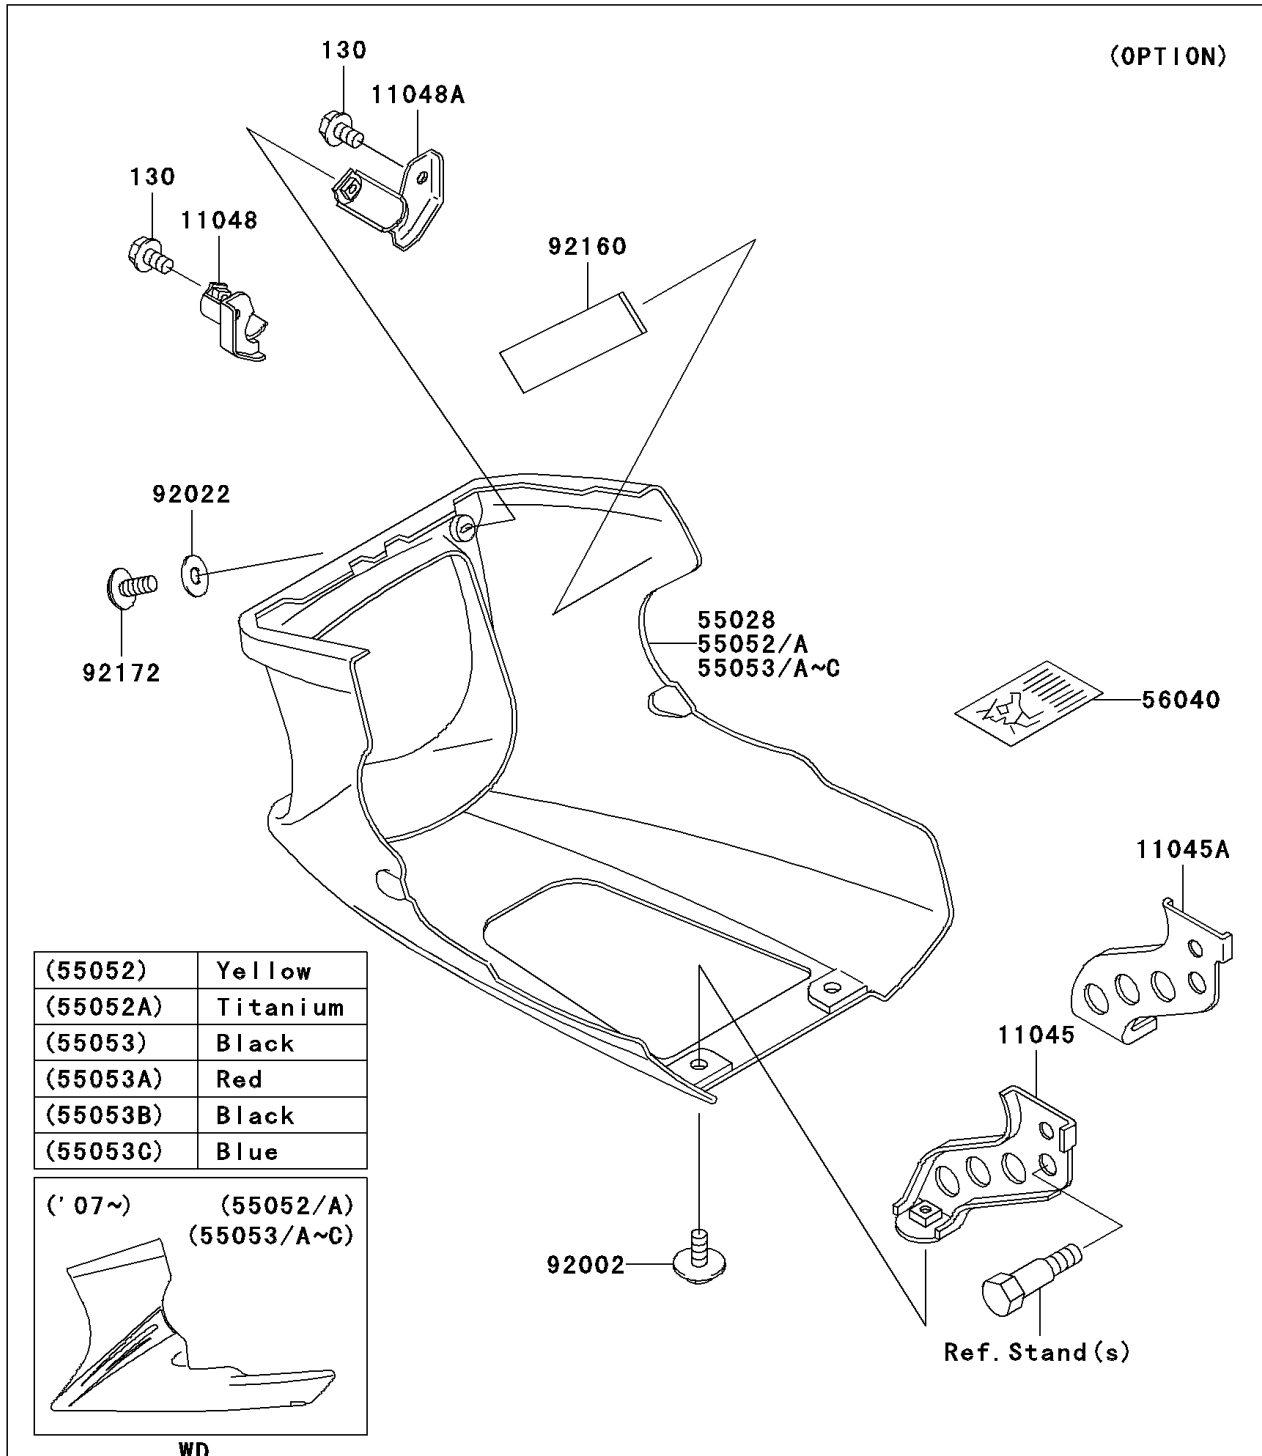

2007 Ninja® 500R PARTS DIAGRAM

Cowling Lowers

F2872

2007 Ninja® 500R PARTS LIST

Cowling Lowers

ITEM NAME	PART NUMBER	QUANTITY
BRACKET,LOWER COWLING,RR,LH (Ref # 11045)	11045-1573	1
BRACKET,LOWER COWLING,RR,RH (Ref # 11045A)	11045-1574	1
BRACKET,LOWER COWLING,FR,LH (Ref # 11048)	11048-1685	1
BRACKET,LOWER COWLING,FR,RH (Ref # 11048A)	11048-1686	1
COWLING-ASSY,LWR,P.S.YELLOW (Ref # 55052)	55052-5454-10A	1
COWLING-ASSY,LWR,M.TITANIUM (Ref # 55052A)	55052-5454-740	1
LABEL-WARNING,LOWER COWLING (Ref # 56040)	56040-1251	1
BOLT-FLANGED,6X10 (Ref # 130)	130AA0610	2
BOLT,6X16 (Ref # 92002)	92002-1188	2
WASHER,6.5X16X1.0 (Ref # 92022)	92022-1654	2
DAMPER (Ref # 92160)	92160-1323	1
SCREW,6X14 (Ref # 92172)	92172-0107	2