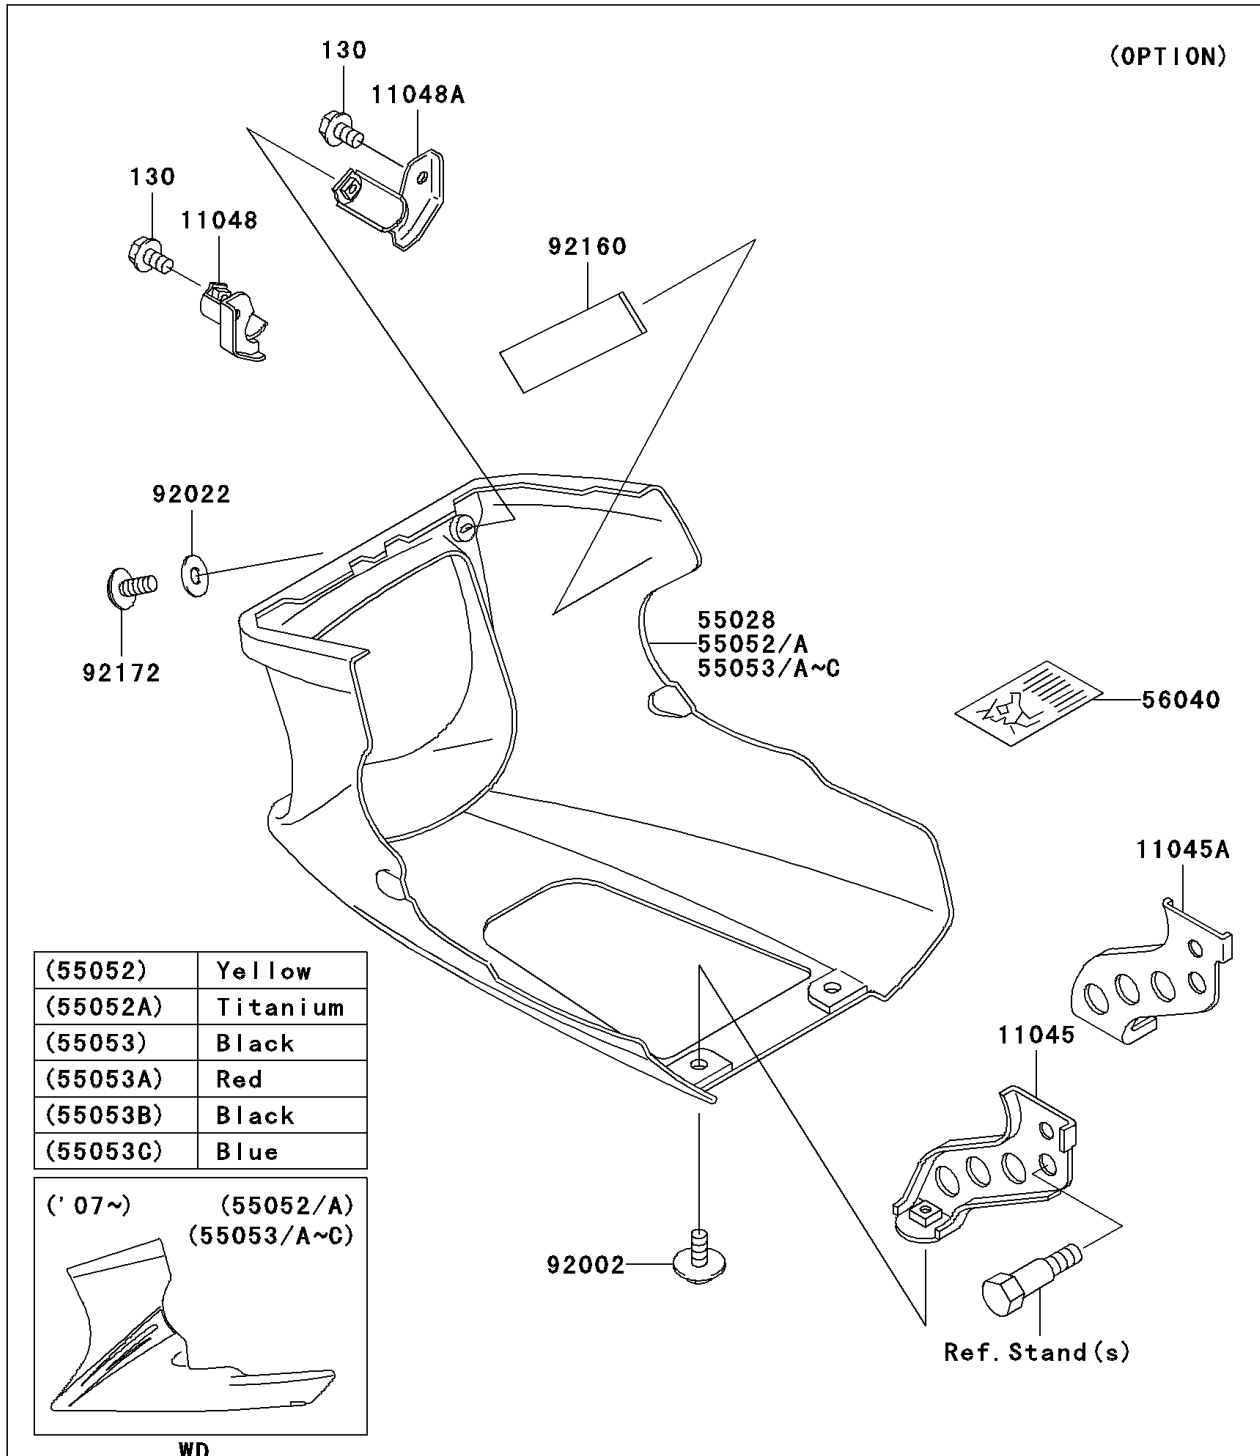

2009 Ninja® 500R PARTS DIAGRAM

Cowling Lowers

F2872

2009 Ninja® 500R PARTS LIST

Cowling Lowers

ITEM NAME	PART NUMBER	QUANTITY
BRACKET,LOWER COWLING,RR,LH (Ref # 11045)	11045-1573	1
BRACKET,LOWER COWLING,RR,RH (Ref # 11045A)	11045-1574	1
BRACKET,LOWER COWLING,FR,LH (Ref # 11048)	11048-1685	1
BRACKET,LOWER COWLING,FR,RH (Ref # 11048A)	11048-1686	1
COWLING-ASSY,LWR,M.D,BLACK (Ref # 55053B)	55053-5129-17K	1
COWLING-ASSY,LWR,C.P.BLUE (Ref # 55053C)	55053-5131-723	1
LABEL-WARNING,LOWER COWLING (Ref # 56040)	56040-1251	1
BOLT-FLANGED,6X10 (Ref # 130)	130AA0610	2
BOLT,6X16 (Ref # 92002)	92002-1188	2
WASHER,6.5X16X1.0 (Ref # 92022)	92022-1654	2
DAMPER (Ref # 92160)	92160-1323	1
SCREW,6X14 (Ref # 92172)	92172-0107	2