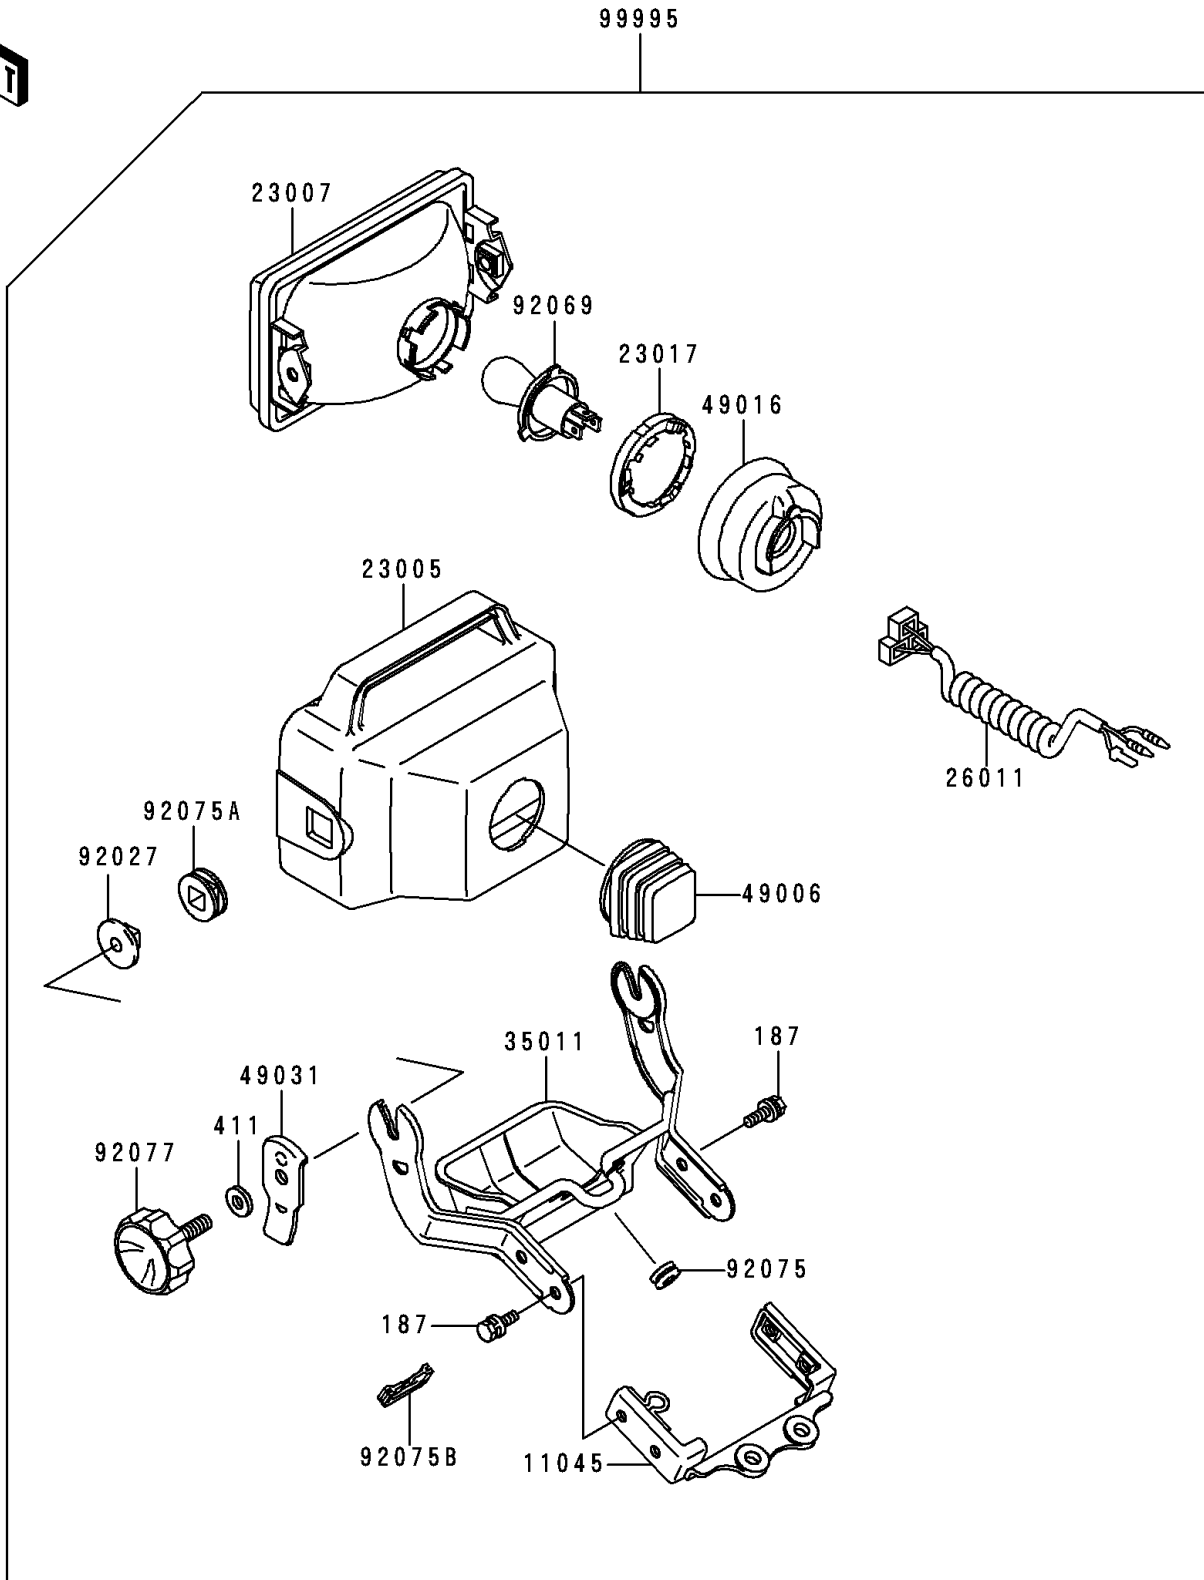

1991 Bayou 300 4X4 PARTS DIAGRAM

Optional Parts(Headlight)

F2890C

1991 Bayou 300 4X4 PARTS LIST

Optional Parts(Headlight)

ITEM NAME	PART NUMBER	QUANTITY
BOLT-UPSET-WSP (Ref # 187)	187C0614	4
WASHER-PLAIN,8MM,BLACK (Ref # 411)	411F0800	2
BRACKET,HEAD LAMP (Ref # 11045)	11045-1924	1
BODY-COMP-HEAD LAMP,BLACK (Ref # 23005)	23005-1064-6Z	1
LENS-COMP,HEAD LAMP (Ref # 23007)	23007-1138	1
SOCKET,BULB (Ref # 23017)	23017-1051	1
WIRE-LEAD,HEAD LAMP (Ref # 26011)	26011-1405	1
STAY,HEAD LAMP (Ref # 35011)	35011-1413	1
BOOT,HEAD LAMP BODY (Ref # 49006)	49006-1172	1
COVER-SEAL,BULB SOCKET (Ref # 49016)	49016-1111	1
LATCH,HEAD LAMP (Ref # 49031)	49031-1052	2
COLLAR,L=11.9 (Ref # 92027)	92027-1938	2
BULB,12V 65/60W (Ref # 92069)	92069-1069	1
DAMPER,HEAD LAMP HOLDER (Ref # 92075)	92075-1482	1
DAMPER,HEAD LAMP FITTING (Ref # 92075A)	92075-1768	2
DAMPER (Ref # 92075B)	92075-1881	1
KNOB,HEAD LAMP (Ref # 92077)	92077-1060	2
KIT.,HEAD LAMP (Ref # 99995)	99995-1018	1