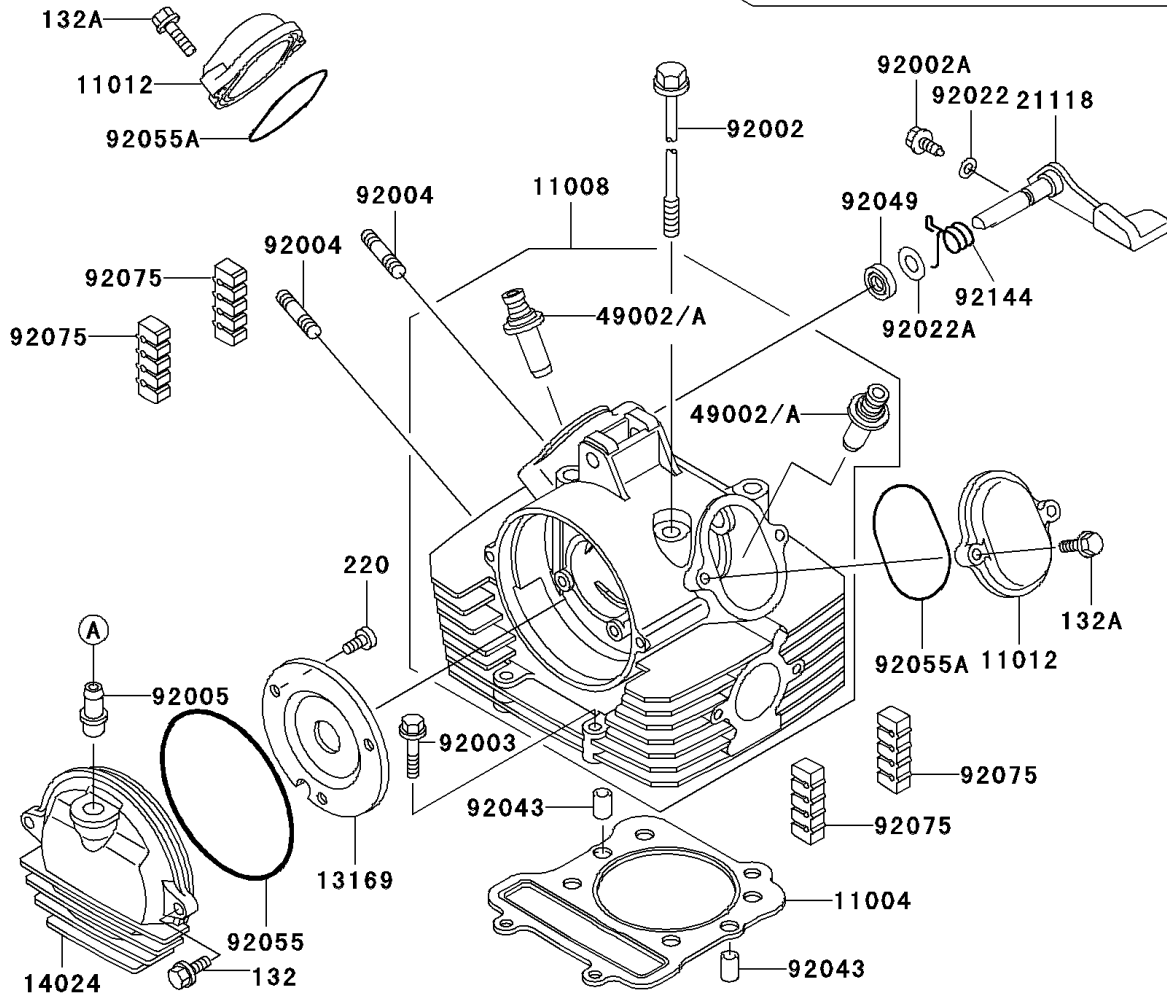

1998 Bayou 300 4X4 PARTS DIAGRAM

Cylinder Head

E1111

1998 Bayou 300 4X4 PARTS LIST

Cylinder Head

ITEM NAME	PART NUMBER	QUANTITY
GASKET-HEAD (Ref # 11004)	11004-1340	1
HEAD-COMP-CYLINDER (Ref # 11008)	11008-1292	1
CAP,ROCKER ARM (Ref # 11012)	11012-1486	2
PLATE,CAMSHAFT COVER (Ref # 13169)	13169-1961	1
COVER,CAMSHAFT (Ref # 14024)	14024-1060	1
DECOMPRESSOR,LEVER (Ref # 21118)	21118-1062	1
GUIDE-VALVE (Ref # 49002A)	49002-1092	2
BOLT,8X233 (Ref # 92002)	92002-1515	4
BOLT,DECOMPRESSOR (Ref # 92002A)	92002-1962	1
BOLT,FLANGED,6X32 (Ref # 92003)	92003-229	2
STUD,8X30 (Ref # 92004)	92004-1121	2
FITTING,BREATHER PIPE (Ref # 92005)	92005-1124	1
WASHER,6.1X12X1 (Ref # 92022)	92022-077	1
WASHER,10.2X20X0.5 (Ref # 92022A)	92022-1649	1
CLAMP (Ref # 92037)	92037-1181	1
PIN,8.2X10X14 (Ref # 92043)	92043-1264	2
SEAL-OIL (Ref # 92049)	92049-1542	1
RING-O,99MM (Ref # 92055)	92055-107	1
RING-O,53.5X2.6 (Ref # 92055A)	92055-112	2
BOLT-FLANGED-SMALL (Ref # 132)	132Y0616	2
BOLT-FLANGED-SMALL (Ref # 132A)	132Y0625	4
SCREW-PAN-CROS,6X10 (Ref # 220)	220B0610	3
DAMPER (Ref # 92075)	92075-1657	4
SPRING,DECOMPRESSOR (Ref # 92144)	92144-1154	1
CAP (Ref # 11065)	11065-1075	1
GUIDE-VALVE (Ref # 49002)	49002-1092	AR
JOINT (Ref # 59071)	59071-1124	1
CLAMP,FUEL TUBE (Ref # 92037A)	92037-1271	1
CLAMP,FUEL TUBE (Ref # 92037A)	92037-1271	3

1998 Bayou 300 4X4 PARTS LIST

Cylinder Head

ITEM NAME	PART NUMBER	QUANTITY
TUBE,BREATHER (Ref # 92059)	92059-1511	1
TUBE,ASSY (Ref # 92059A)	92059-1787	1
TUBE (Ref # 92059B)	92059-1789	1
BAND,L=149 (Ref # 92072)	92072-031	1
TUBE (Ref # 92191)	92191-1170	1