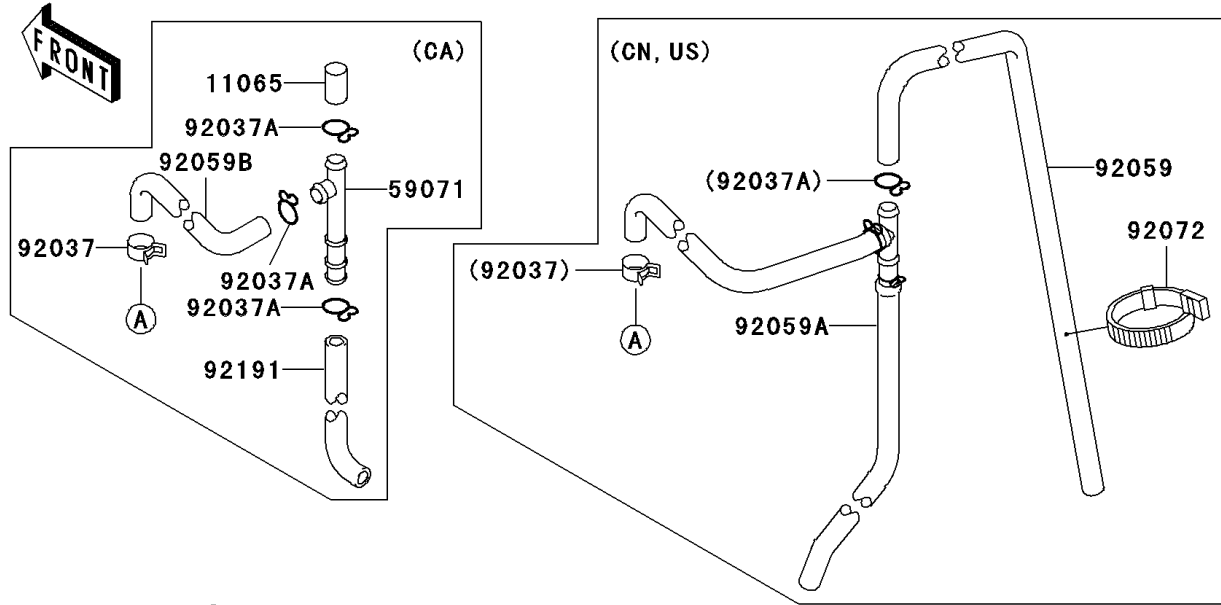

1998 Bayou 300 4X4 PARTS DIAGRAM

Cylinder Head

E1111

1998 Bayou 300 4X4 PARTS LIST

Cylinder Head

ITEM NAME	PART NUMBER	QUANTITY
GASKET-HEAD (Ref # 11004)	11004-1340	1
HEAD-COMP-CYLINDER (Ref # 11008)	11008-1292	1
CAP,ROCKER ARM (Ref # 11012)	11012-1486	2
PLATE,CAMSHAFT COVER (Ref # 13169)	13169-1961	1
COVER,CAMSHAFT (Ref # 14024)	14024-1060	1
DECOMPRESSOR,LEVER (Ref # 21118)	21118-1062	1
GUIDE-VALVE (Ref # 49002A)	49002-1092	2
BOLT,8X233 (Ref # 92002)	92002-1515	4
BOLT,DECOMPRESSOR (Ref # 92002A)	92002-1962	1
BOLT,FLANGED,6X32 (Ref # 92003)	92003-229	2
STUD,8X30 (Ref # 92004)	92004-1121	2
FITTING,BREATHER PIPE (Ref # 92005)	92005-1124	1
WASHER,6.1X12X1 (Ref # 92022)	92022-077	1
WASHER,10.2X20X0.5 (Ref # 92022A)	92022-1649	1
CLAMP (Ref # 92037)	92037-1181	1
PIN,8.2X10X14 (Ref # 92043)	92043-1264	2
SEAL-OIL (Ref # 92049)	92049-1542	1
RING-O,99MM (Ref # 92055)	92055-107	1
RING-O,53.5X2.6 (Ref # 92055A)	92055-112	2
BOLT-FLANGED-SMALL (Ref # 132)	132Y0616	2
BOLT-FLANGED-SMALL (Ref # 132A)	132Y0625	4
SCREW-PAN-CROS,6X10 (Ref # 220)	220B0610	3
DAMPER (Ref # 92075)	92075-1657	4
SPRING,DECOMPRESSOR (Ref # 92144)	92144-1154	1
CAP (Ref # 11065)	11065-1075	1
GUIDE-VALVE (Ref # 49002)	49002-1092	AR
JOINT (Ref # 59071)	59071-1124	1
CLAMP,FUEL TUBE (Ref # 92037A)	92037-1271	1
CLAMP,FUEL TUBE (Ref # 92037A)	92037-1271	3

1998 Bayou 300 4X4 PARTS LIST

Cylinder Head

ITEM NAME	PART NUMBER	QUANTITY
TUBE,BREATHER (Ref # 92059)	92059-1511	1
TUBE,ASSY (Ref # 92059A)	92059-1787	1
TUBE (Ref # 92059B)	92059-1789	1
BAND,L=149 (Ref # 92072)	92072-031	1
TUBE (Ref # 92191)	92191-1170	1