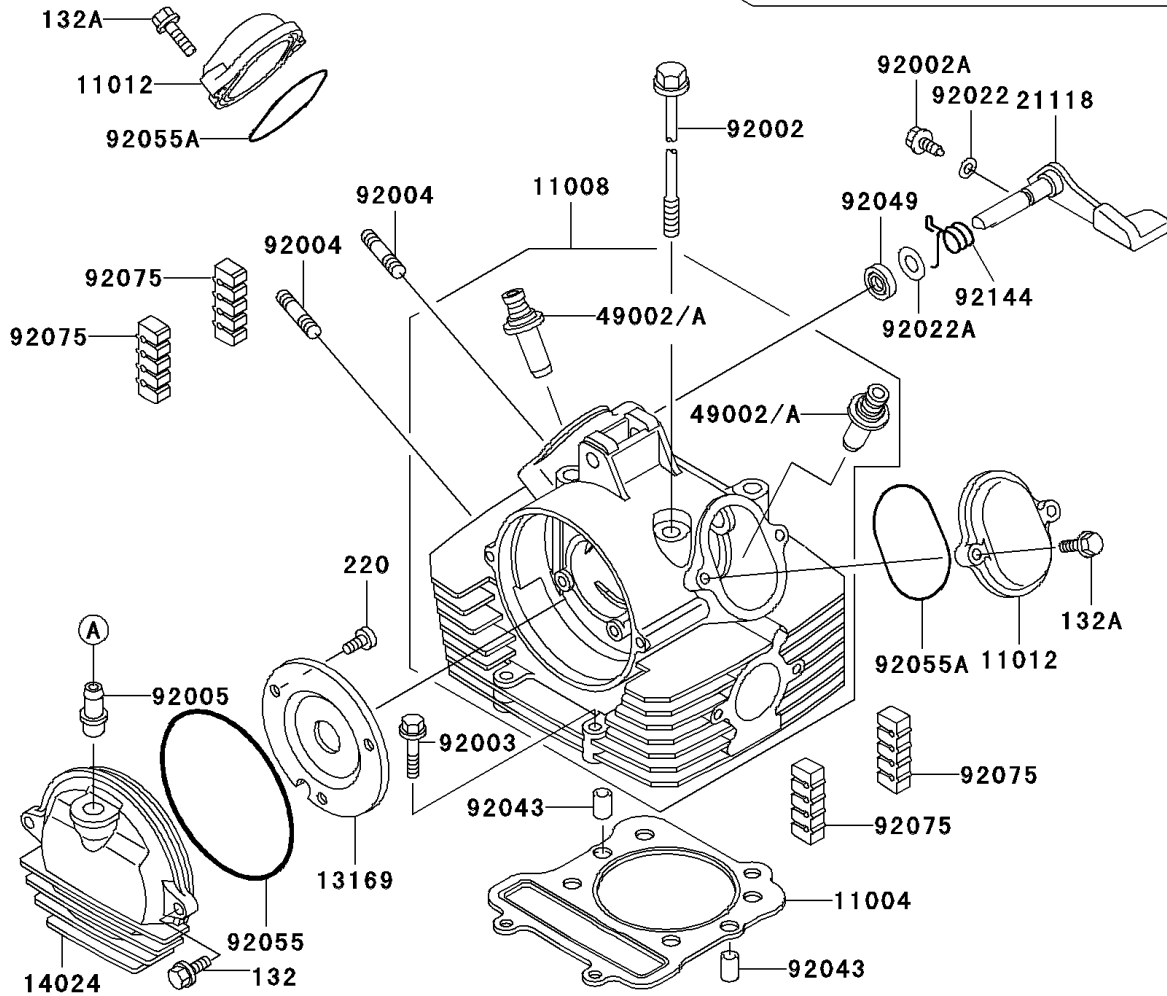

# 1999 Bayou 300 4X4 PARTS DIAGRAM

Cylinder Head

E1111

# 1999 Bayou 300 4X4 PARTS LIST

## Cylinder Head

ITEM NAME	PART NUMBER	QUANTITY
GASKET-HEAD (Ref # 11004)	11004-1340	1
HEAD-COMP-CYLINDER (Ref # 11008)	11008-1292	1
CAP,ROCKER ARM (Ref # 11012)	11012-1486	2
PLATE,CAMSHAFT COVER (Ref # 13169)	13169-1961	1
COVER,CAMSHAFT (Ref # 14024)	14024-1060	1
DECOMPRESSOR,LEVER (Ref # 21118)	21118-1062	1
GUIDE-VALVE (Ref # 49002A)	49002-1092	2
BOLT,8X233 (Ref # 92002)	92002-1515	4
BOLT,DECOMPRESSOR (Ref # 92002A)	92002-1962	1
BOLT,FLANGED,6X32 (Ref # 92003)	92003-229	2
STUD,8X30 (Ref # 92004)	92004-1121	2
FITTING,BREATHER PIPE (Ref # 92005)	92005-1124	1
WASHER,6.1X12X1 (Ref # 92022)	92022-077	1
WASHER,10.2X20X0.5 (Ref # 92022A)	92022-1649	1
CLAMP (Ref # 92037)	92037-1181	1
PIN,8.2X10X14 (Ref # 92043)	92043-1264	2
SEAL-OIL (Ref # 92049)	92049-1542	1
RING-O,99MM (Ref # 92055)	92055-107	1
RING-O,53.5X2.6 (Ref # 92055A)	92055-112	2
BOLT-FLANGED-SMALL (Ref # 132)	132Y0616	2
BOLT-FLANGED-SMALL (Ref # 132A)	132Y0625	4
SCREW-PAN-CROS,6X10 (Ref # 220)	220B0610	3
DAMPER (Ref # 92075)	92075-1657	4
SPRING,DECOMPRESSOR (Ref # 92144)	92144-1154	1
CAP (Ref # 11065)	11065-1075	1
GUIDE-VALVE (Ref # 49002)	49002-1092	AR
JOINT (Ref # 59071)	59071-1124	1
CLAMP,FUEL TUBE (Ref # 92037A)	92037-1271	1
CLAMP,FUEL TUBE (Ref # 92037A)	92037-1271	3

## Cylinder Head

ITEM NAME	PART NUMBER	QUANTITY
TUBE,BREATHER (Ref # 92059)	92059-1511	1
TUBE,ASSY (Ref # 92059A)	92059-1787	1
TUBE (Ref # 92059B)	92059-1789	1
BAND,L=149 (Ref # 92072)	92072-031	1
TUBE (Ref # 92191)	92191-1170	1