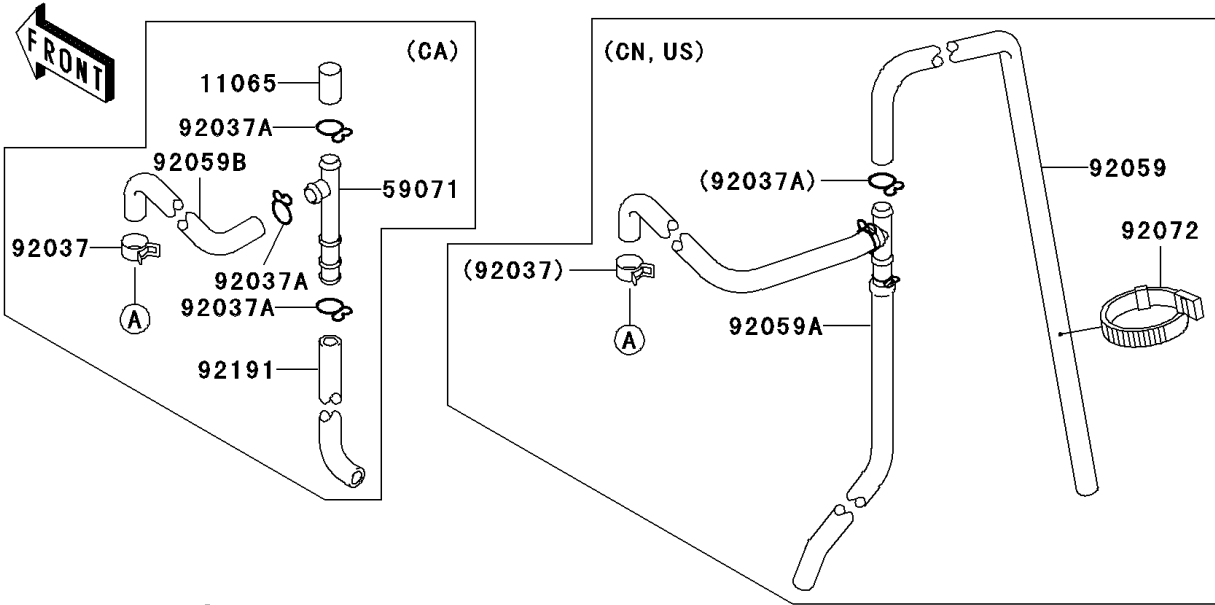

# 1999 Bayou 300 4X4 PARTS DIAGRAM

Cylinder Head

E1111

# 1999 Bayou 300 4X4 PARTS LIST

## Cylinder Head

ITEM NAME	PART NUMBER	QUANTITY
GASKET-HEAD (Ref # 11004)	11004-1340	1
HEAD-COMP-CYLINDER (Ref # 11008)	11008-1292	1
CAP,ROCKER ARM (Ref # 11012)	11012-1486	2
PLATE,CAMSHAFT COVER (Ref # 13169)	13169-1961	1
COVER,CAMSHAFT (Ref # 14024)	14024-1060	1
DECOMPRESSOR,LEVER (Ref # 21118)	21118-1062	1
GUIDE-VALVE (Ref # 49002A)	49002-1092	2
BOLT,8X233 (Ref # 92002)	92002-1515	4
BOLT,DECOMPRESSOR (Ref # 92002A)	92002-1962	1
BOLT,FLANGED,6X32 (Ref # 92003)	92003-229	2
STUD,8X30 (Ref # 92004)	92004-1121	2
FITTING,BREATHER PIPE (Ref # 92005)	92005-1124	1
WASHER,6.1X12X1 (Ref # 92022)	92022-077	1
WASHER,10.2X20X0.5 (Ref # 92022A)	92022-1649	1
CLAMP (Ref # 92037)	92037-1181	1
PIN,8.2X10X14 (Ref # 92043)	92043-1264	2
SEAL-OIL (Ref # 92049)	92049-1542	1
RING-O,99MM (Ref # 92055)	92055-107	1
RING-O,53.5X2.6 (Ref # 92055A)	92055-112	2
BOLT-FLANGED-SMALL (Ref # 132)	132Y0616	2
BOLT-FLANGED-SMALL (Ref # 132A)	132Y0625	4
SCREW-PAN-CROS,6X10 (Ref # 220)	220B0610	3
DAMPER (Ref # 92075)	92075-1657	4
SPRING,DECOMPRESSOR (Ref # 92144)	92144-1154	1
CAP (Ref # 11065)	11065-1075	1
GUIDE-VALVE (Ref # 49002)	49002-1092	AR
JOINT (Ref # 59071)	59071-1124	1
CLAMP,FUEL TUBE (Ref # 92037A)	92037-1271	1
CLAMP,FUEL TUBE (Ref # 92037A)	92037-1271	3

## Cylinder Head

ITEM NAME	PART NUMBER	QUANTITY
TUBE,BREATHER (Ref # 92059)	92059-1511	1
TUBE,ASSY (Ref # 92059A)	92059-1787	1
TUBE (Ref # 92059B)	92059-1789	1
BAND,L=149 (Ref # 92072)	92072-031	1
TUBE (Ref # 92191)	92191-1170	1