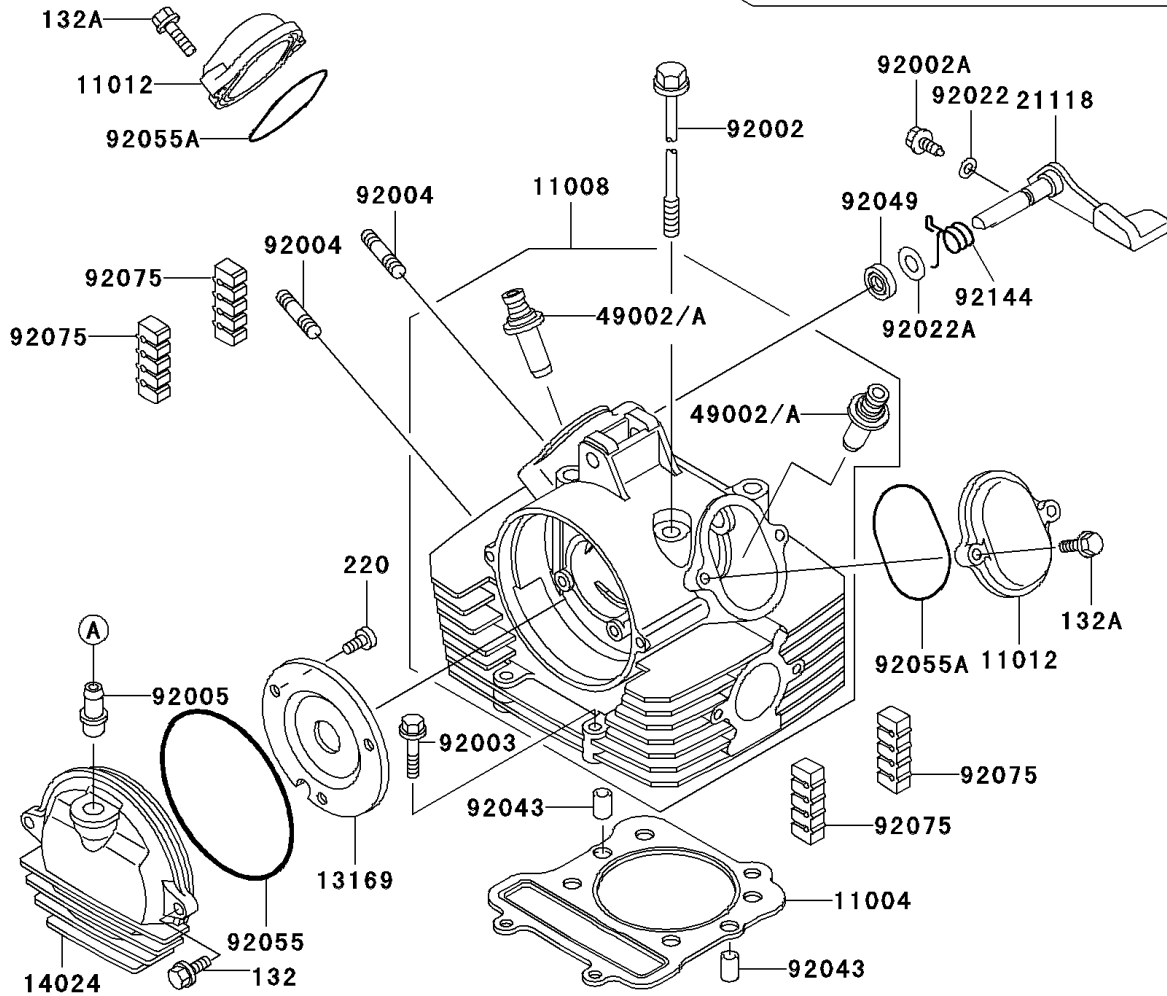

2000 Bayou 300 4X4 PARTS DIAGRAM

Cylinder Head

E1111

2000 Bayou 300 4X4 PARTS LIST

Cylinder Head

ITEM NAME	PART NUMBER	QUANTITY
GASKET-HEAD (Ref # 11004)	11004-1340	1
HEAD-COMP-CYLINDER (Ref # 11008)	11008-1292	1
CAP,ROCKER ARM (Ref # 11012)	11012-1486	2
PLATE,CAMSHAFT COVER (Ref # 13169)	13169-1961	1
COVER,CAMSHAFT (Ref # 14024)	14024-1060	1
DECOMPRESSOR,LEVER (Ref # 21118)	21118-1062	1
GUIDE-VALVE (Ref # 49002A)	49002-1092	2
BOLT,8X233 (Ref # 92002)	92002-1515	4
BOLT,DECOMPRESSOR (Ref # 92002A)	92002-1962	1
BOLT,FLANGED,6X32 (Ref # 92003)	92003-229	2
STUD,8X30 (Ref # 92004)	92004-1121	2
FITTING,BREATHER PIPE (Ref # 92005)	92005-1124	1
WASHER,6.1X12X1 (Ref # 92022)	92022-077	1
WASHER,10.2X20X0.5 (Ref # 92022A)	92022-1649	1
CLAMP (Ref # 92037)	92037-1181	1
PIN,8.2X10X14 (Ref # 92043)	92043-1264	2
SEAL-OIL (Ref # 92049)	92049-1542	1
RING-O,99MM (Ref # 92055)	92055-107	1
RING-O,53.5X2.6 (Ref # 92055A)	92055-112	2
BOLT-FLANGED-SMALL (Ref # 132)	132Y0616	2
BOLT-FLANGED-SMALL (Ref # 132A)	132Y0625	4
SCREW-PAN-CROS,6X10 (Ref # 220)	220B0610	3
DAMPER (Ref # 92075)	92075-1657	4
SPRING,DECOMPRESSOR (Ref # 92144)	92144-1154	1
CAP (Ref # 11065)	11065-1075	1
GUIDE-VALVE (Ref # 49002)	49002-1092	AR
JOINT (Ref # 59071)	59071-1124	1
CLAMP,FUEL TUBE (Ref # 92037A)	92037-1271	1
CLAMP,FUEL TUBE (Ref # 92037A)	92037-1271	3

2000 Bayou 300 4X4 PARTS LIST

Cylinder Head

ITEM NAME	PART NUMBER	QUANTITY
TUBE,BREATHER (Ref # 92059)	92059-1511	1
TUBE,ASSY (Ref # 92059A)	92059-1787	1
TUBE (Ref # 92059B)	92059-1789	1
BAND,L=149 (Ref # 92072)	92072-031	1
TUBE (Ref # 92191)	92191-1170	1