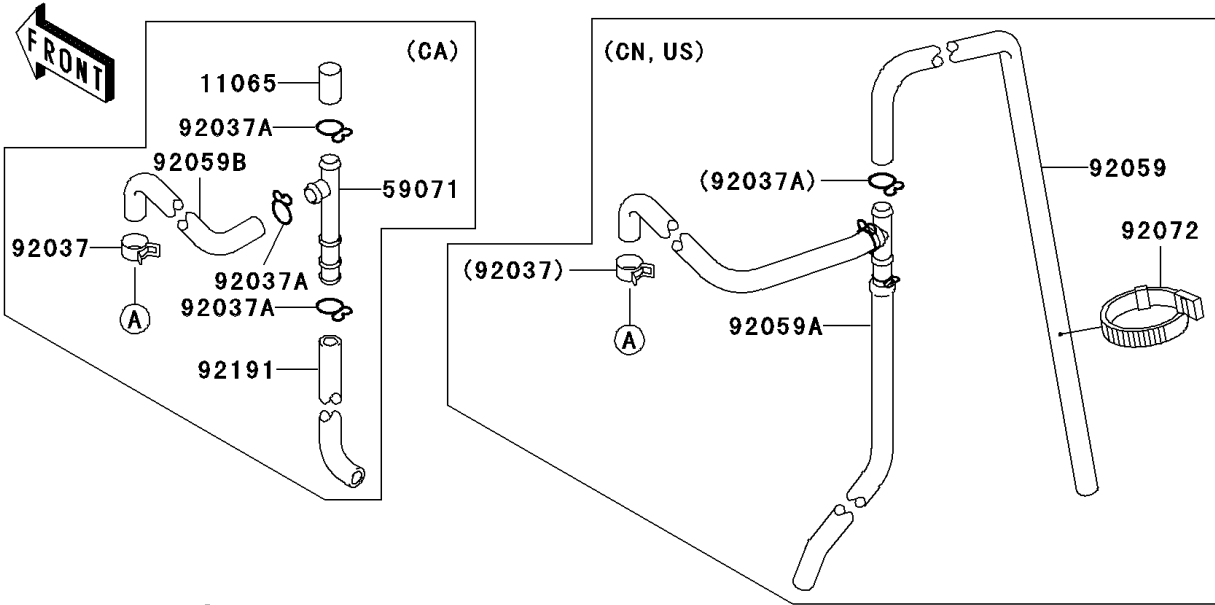

2000 Bayou 300 4X4 PARTS DIAGRAM

Cylinder Head

E1111

2000 Bayou 300 4X4 PARTS LIST

Cylinder Head

ITEM NAME	PART NUMBER	QUANTITY
GASKET-HEAD (Ref # 11004)	11004-1340	1
HEAD-COMP-CYLINDER (Ref # 11008)	11008-1292	1
CAP,ROCKER ARM (Ref # 11012)	11012-1486	2
PLATE,CAMSHAFT COVER (Ref # 13169)	13169-1961	1
COVER,CAMSHAFT (Ref # 14024)	14024-1060	1
DECOMPRESSOR,LEVER (Ref # 21118)	21118-1062	1
GUIDE-VALVE (Ref # 49002A)	49002-1092	2
BOLT,8X233 (Ref # 92002)	92002-1515	4
BOLT,DECOMPRESSOR (Ref # 92002A)	92002-1962	1
BOLT,FLANGED,6X32 (Ref # 92003)	92003-229	2
STUD,8X30 (Ref # 92004)	92004-1121	2
FITTING,BREATHER PIPE (Ref # 92005)	92005-1124	1
WASHER,6.1X12X1 (Ref # 92022)	92022-077	1
WASHER,10.2X20X0.5 (Ref # 92022A)	92022-1649	1
CLAMP (Ref # 92037)	92037-1181	1
PIN,8.2X10X14 (Ref # 92043)	92043-1264	2
SEAL-OIL (Ref # 92049)	92049-1542	1
RING-O,99MM (Ref # 92055)	92055-107	1
RING-O,53.5X2.6 (Ref # 92055A)	92055-112	2
BOLT-FLANGED-SMALL (Ref # 132)	132Y0616	2
BOLT-FLANGED-SMALL (Ref # 132A)	132Y0625	4
SCREW-PAN-CROS,6X10 (Ref # 220)	220B0610	3
DAMPER (Ref # 92075)	92075-1657	4
SPRING,DECOMPRESSOR (Ref # 92144)	92144-1154	1
CAP (Ref # 11065)	11065-1075	1
GUIDE-VALVE (Ref # 49002)	49002-1092	AR
JOINT (Ref # 59071)	59071-1124	1
CLAMP,FUEL TUBE (Ref # 92037A)	92037-1271	1
CLAMP,FUEL TUBE (Ref # 92037A)	92037-1271	3

2000 Bayou 300 4X4 PARTS LIST

Cylinder Head

ITEM NAME	PART NUMBER	QUANTITY
TUBE,BREATHER (Ref # 92059)	92059-1511	1
TUBE,ASSY (Ref # 92059A)	92059-1787	1
TUBE (Ref # 92059B)	92059-1789	1
BAND,L=149 (Ref # 92072)	92072-031	1
TUBE (Ref # 92191)	92191-1170	1