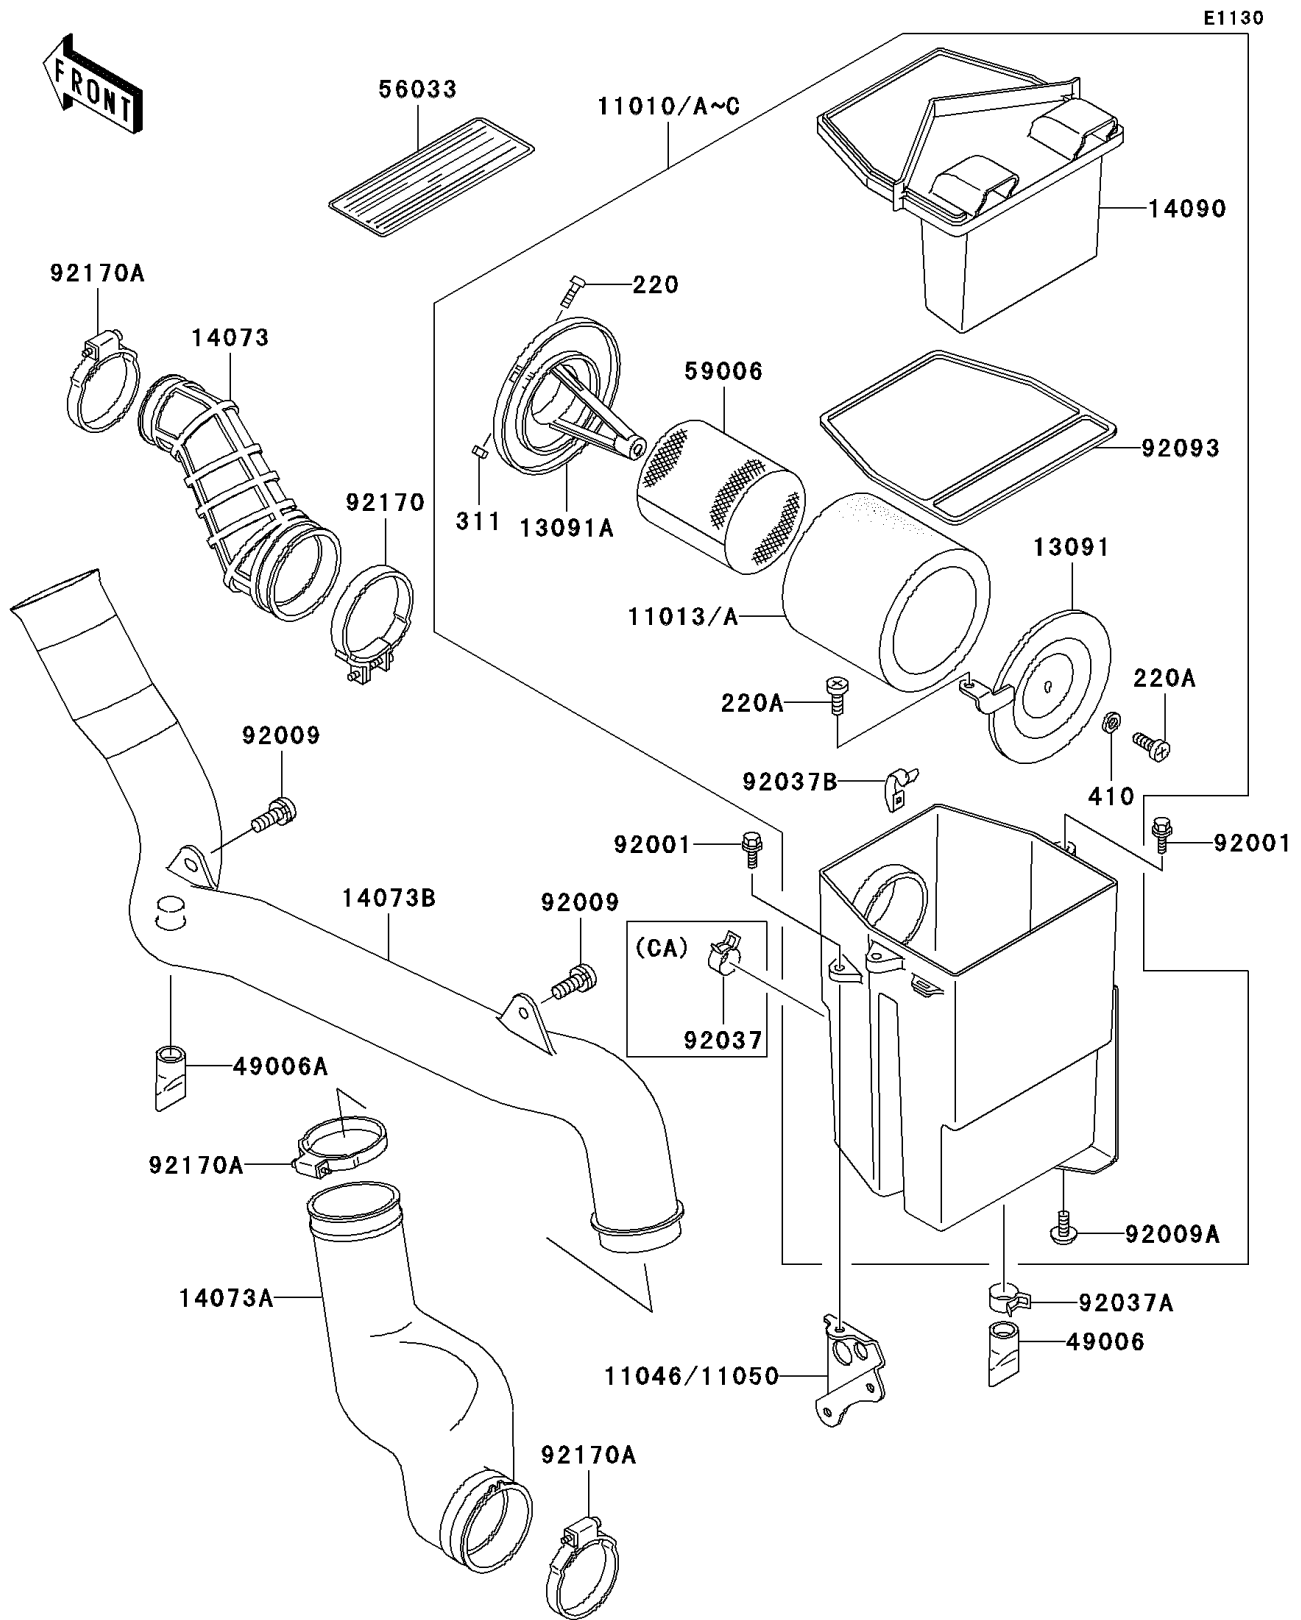

1998 Bayou 300 4X4 PARTS DIAGRAM

Air Cleaner

1998 Bayou 300 4X4 PARTS LIST

Air Cleaner

ITEM NAME	PART NUMBER	QUANTITY
SCREW-PAN-CROS (Ref # 220)	220B0516	1
SCREW-PAN-CROS,6X14 (Ref # 220A)	220B0614	2
NUT-HEX (Ref # 311)	311B0500	1
WASHER-PLAIN-SMALL,6MM (Ref # 410)	410B0600	1
ELEMENT-AIR FILTER (Ref # 11013)	11013-1158	1
BRACKET,REGULATOR (Ref # 11046)	11046-1042	1
HOLDER,ELEMENT (Ref # 13091)	13091-1488	1
HOLDER,AIR FILTER ELEMENT (Ref # 13091A)	13091-1565	1
DUCT,AIR (Ref # 14073)	14073-1359	1
DUCT,AIR FILTER (Ref # 14073A)	14073-1676	1
DUCT,SNORKEL (Ref # 14073B)	14073-1677	1
COVER,AIR FILTER (Ref # 14090)	14090-1775	1
BOOT (Ref # 49006)	49006-1199	1
BOOT (Ref # 49006A)	49006-1292	1
LABEL-MANUAL,MAINTENANCE (Ref # 56033)	56033-1079	1
ARRESTER-FLAME (Ref # 59006)	59006-1052	1
BOLT,6X20 (Ref # 92001)	92001-1460	3
SCREW,6X16 (Ref # 92009)	92009-1276	2
SCREW,TAPPING,5X10 (Ref # 92009A)	92009-1332	2
CLAMP (Ref # 92037A)	92037-1460	1
CLAMP,AIR FILTER (Ref # 92037B)	92037-1783	4
SEAL,AIR FILTER (Ref # 92093)	92093-1241	1
CLAMP (Ref # 92170)	92170-1149	1
CLAMP (Ref # 92170A)	92170-1674	3
FILTER-ASSY-AIR (Ref # 11010)	11010-1596	1
FILTER-ASSY-AIR (Ref # 11010A)	11010-1622	1
CLAMP (Ref # 92037)	92037-1181	1