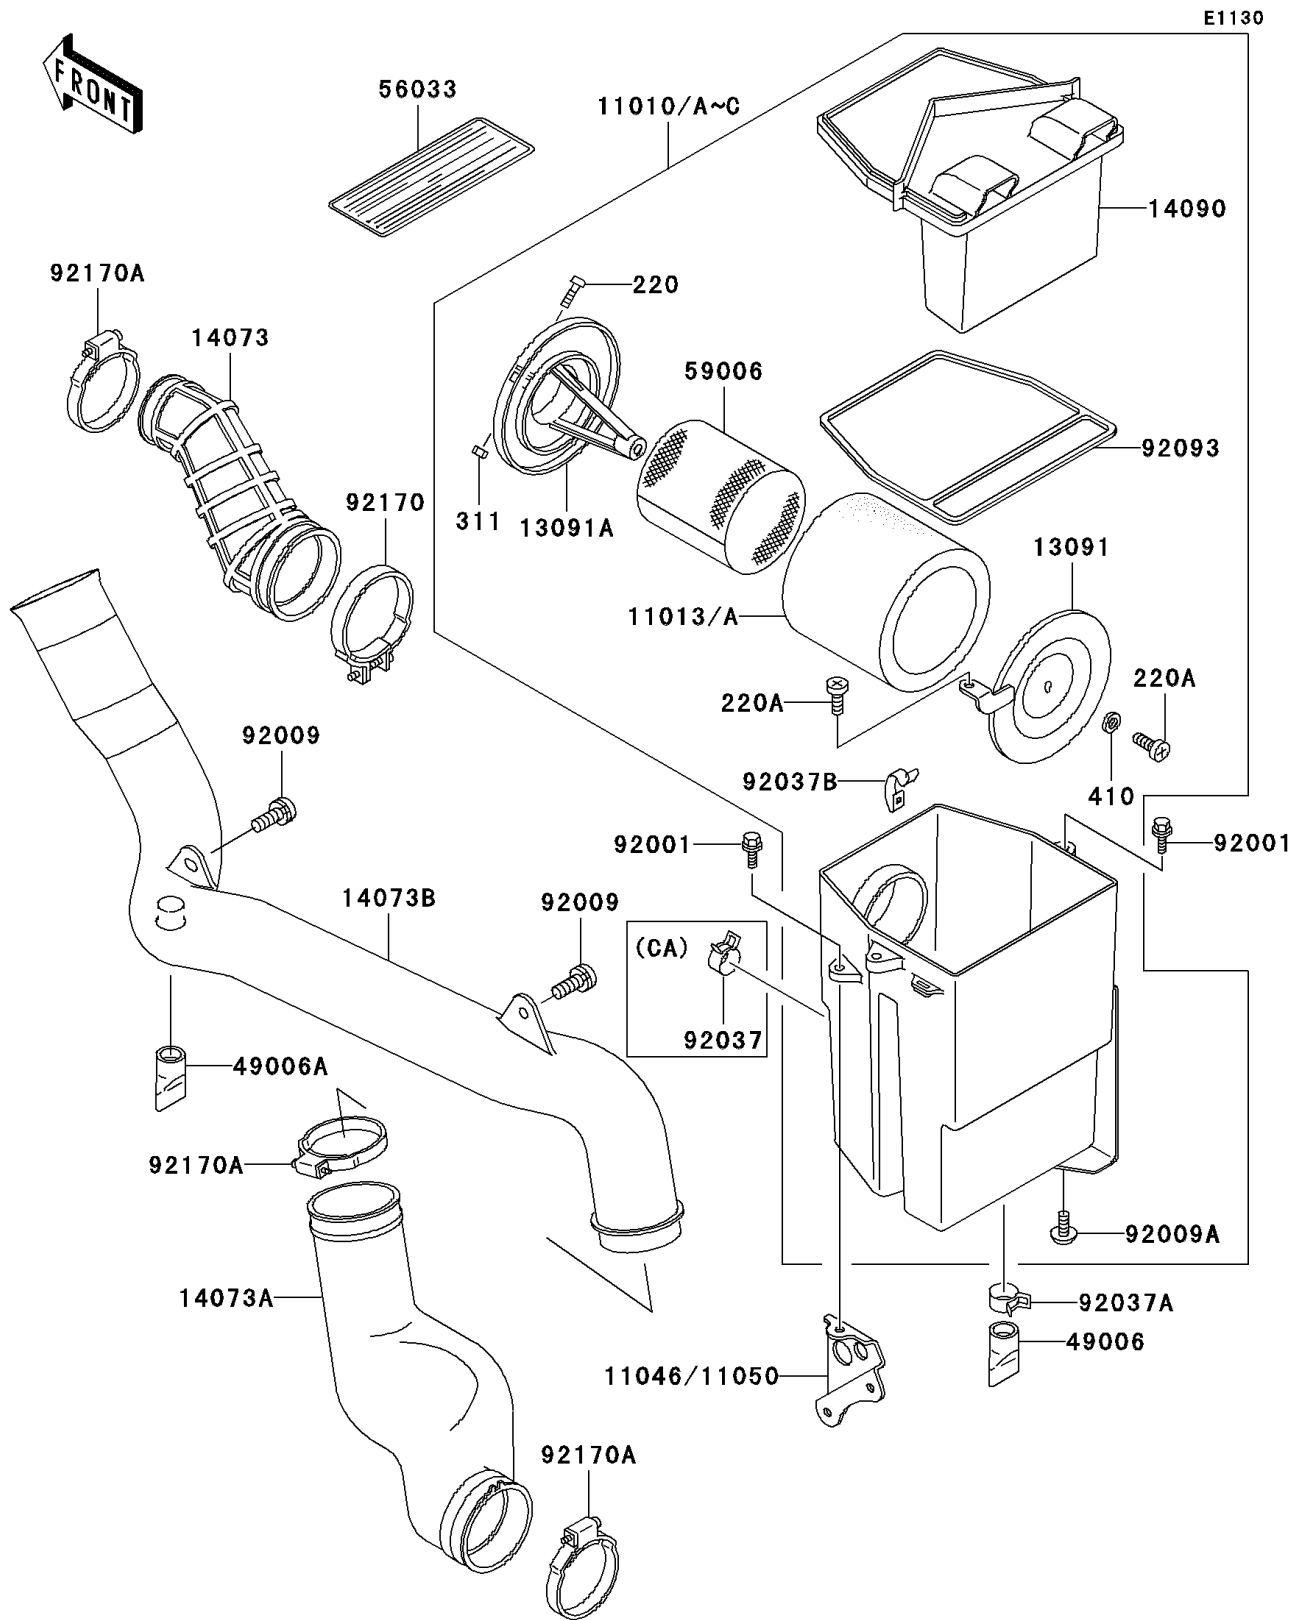

1999 Bayou 300 4X4 PARTS DIAGRAM

Air Cleaner

1999 Bayou 300 4X4 PARTS LIST

Air Cleaner

ITEM NAME	PART NUMBER	QUANTITY
SCREW-PAN-CROS (Ref # 220)	220B0516	1
SCREW-PAN-CROS,6X14 (Ref # 220A)	220B0614	2
NUT-HEX (Ref # 311)	311B0500	1
WASHER-PLAIN-SMALL,6MM (Ref # 410)	410B0600	1
ELEMENT-AIR FILTER (Ref # 11013A)	11013-1275	1
BRACKET (Ref # 11050)	11050-1979	1
HOLDER,ELEMENT (Ref # 13091)	13091-1488	1
HOLDER,AIR FILTER ELEMENT (Ref # 13091A)	13091-1565	1
DUCT,AIR (Ref # 14073)	14073-1359	1
DUCT,AIR FILTER (Ref # 14073A)	14073-1676	1
DUCT,SNORKEL (Ref # 14073B)	14073-1677	1
COVER,AIR FILTER (Ref # 14090)	14090-1775	1
BOOT (Ref # 49006)	49006-1199	1
BOOT (Ref # 49006A)	49006-1292	1
LABEL-MANUAL,MAINTENANCE (Ref # 56033)	56033-1079	1
ARRESTER-FLAME (Ref # 59006)	59006-1052	1
BOLT,6X20 (Ref # 92001)	92001-1460	3
SCREW,6X16 (Ref # 92009)	92009-1276	2
SCREW,TAPPING,5X10 (Ref # 92009A)	92009-1332	2
CLAMP (Ref # 92037A)	92037-1460	1
CLAMP,AIR FILTER (Ref # 92037B)	92037-1783	4
SEAL,AIR FILTER (Ref # 92093)	92093-1241	1
CLAMP (Ref # 92170)	92170-1149	1
CLAMP (Ref # 92170A)	92170-1674	3
FILTER-ASSY-AIR (Ref # 11010B)	11010-1650	1
FILTER-ASSY-AIR (Ref # 11010C)	11010-1651	1
CLAMP (Ref # 92037)	92037-1181	1