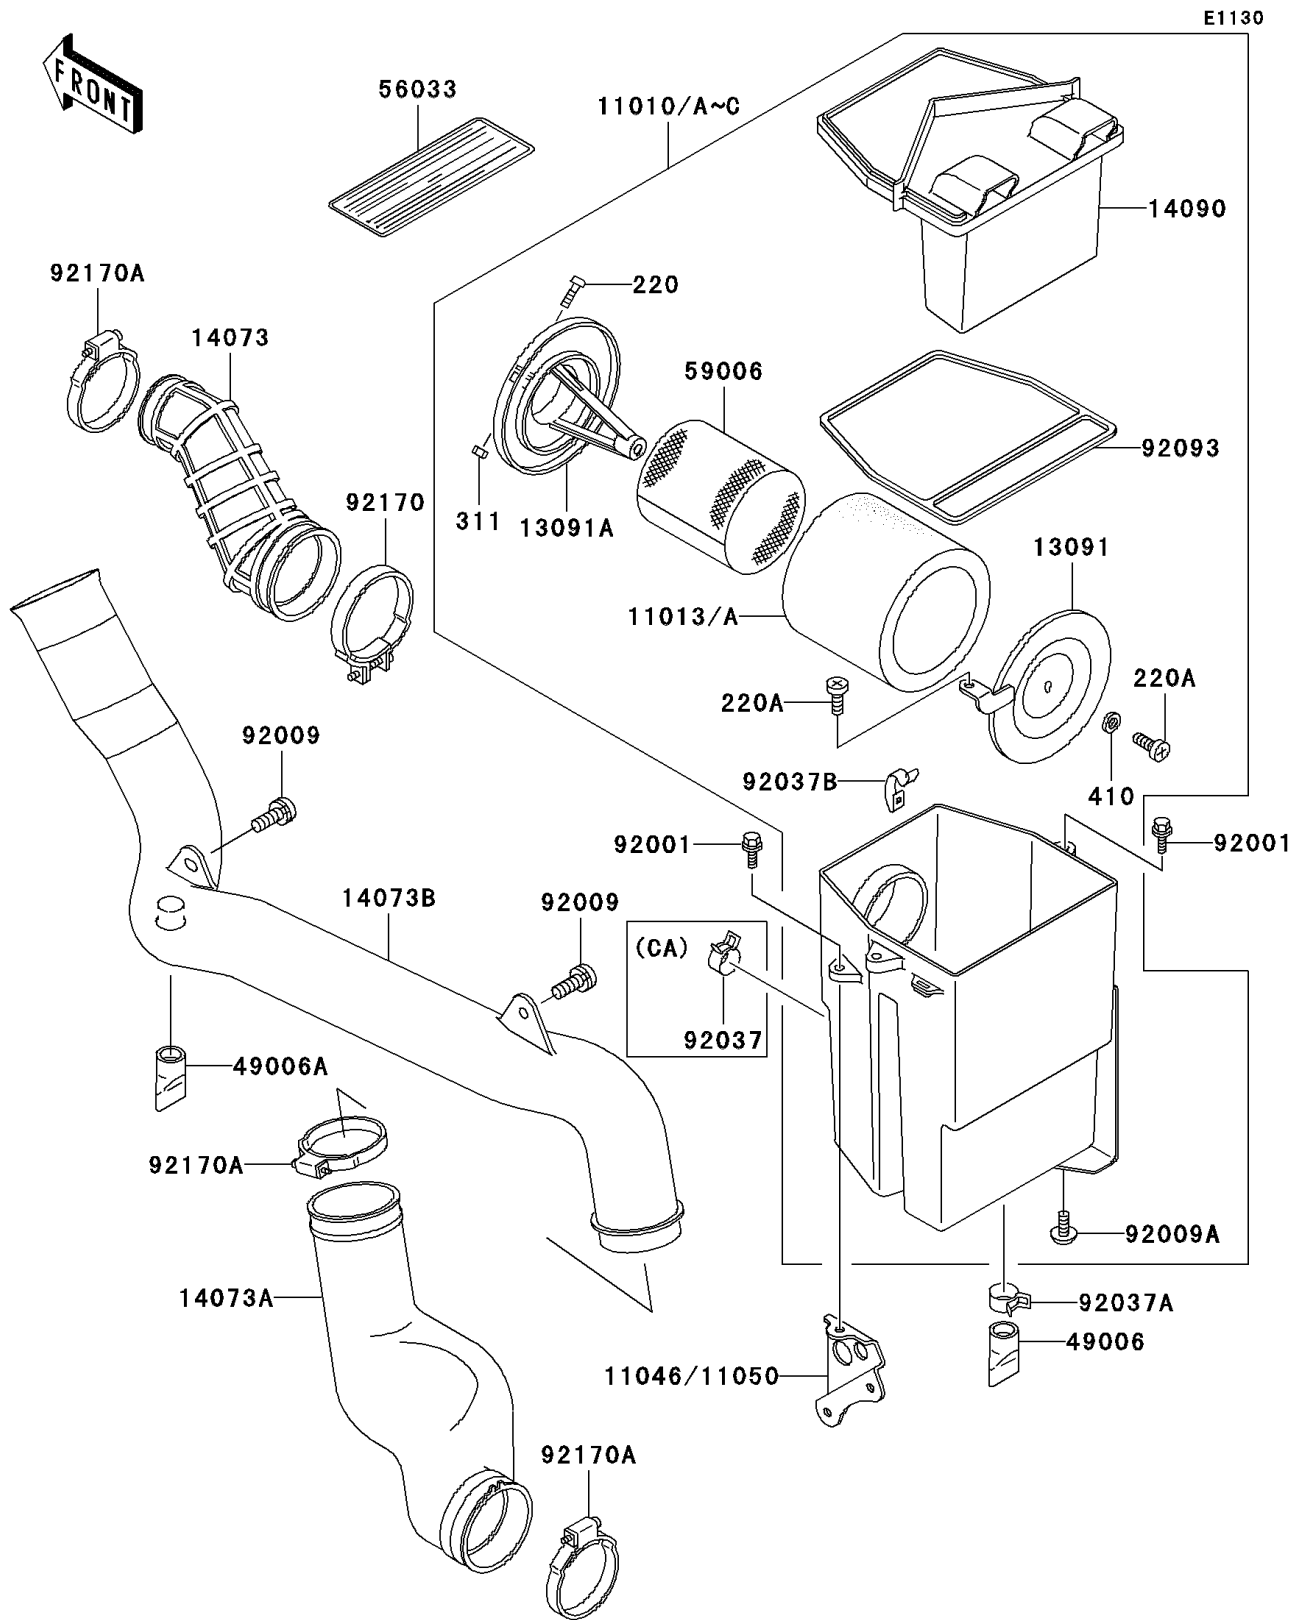

# 2001 Bayou 300 4X4 PARTS DIAGRAM

Air Cleaner

## 2001 Bayou 300 4X4 PARTS LIST

### Air Cleaner

ITEM NAME	PART NUMBER	QUANTITY
SCREW-PAN-CROS (Ref # 220)	220B0516	1
SCREW-PAN-CROS,6X14 (Ref # 220A)	220B0614	2
NUT-HEX (Ref # 311)	311B0500	1
WASHER-PLAIN-SMALL,6MM (Ref # 410)	410B0600	1
ELEMENT-AIR FILTER (Ref # 11013A)	11013-1275	1
BRACKET (Ref # 11050)	11050-1979	1
HOLDER,ELEMENT (Ref # 13091)	13091-1488	1
HOLDER,AIR FILTER ELEMENT (Ref # 13091A)	13091-1565	1
DUCT,AIR (Ref # 14073)	14073-1359	1
DUCT,AIR FILTER (Ref # 14073A)	14073-1676	1
DUCT,SNORKEL (Ref # 14073B)	14073-1677	1
COVER,AIR FILTER (Ref # 14090)	14090-1775	1
BOOT (Ref # 49006)	49006-1199	1
BOOT (Ref # 49006A)	49006-1292	1
LABEL-MANUAL,MAINTENANCE (Ref # 56033)	56033-1079	1
ARRESTER-FLAME (Ref # 59006)	59006-1052	1
BOLT,6X20 (Ref # 92001)	92001-1460	3
SCREW,6X16 (Ref # 92009)	92009-1276	2
SCREW,TAPPING,5X10 (Ref # 92009A)	92009-1332	2
CLAMP (Ref # 92037A)	92037-1460	1
CLAMP,AIR FILTER (Ref # 92037B)	92037-1783	4
SEAL,AIR FILTER (Ref # 92093)	92093-1241	1
CLAMP (Ref # 92170)	92170-1149	1
CLAMP (Ref # 92170A)	92170-1674	3
FILTER-ASSY-AIR (Ref # 11010B)	11010-1650	1
FILTER-ASSY-AIR (Ref # 11010C)	11010-1651	1
CLAMP (Ref # 92037)	92037-1181	1