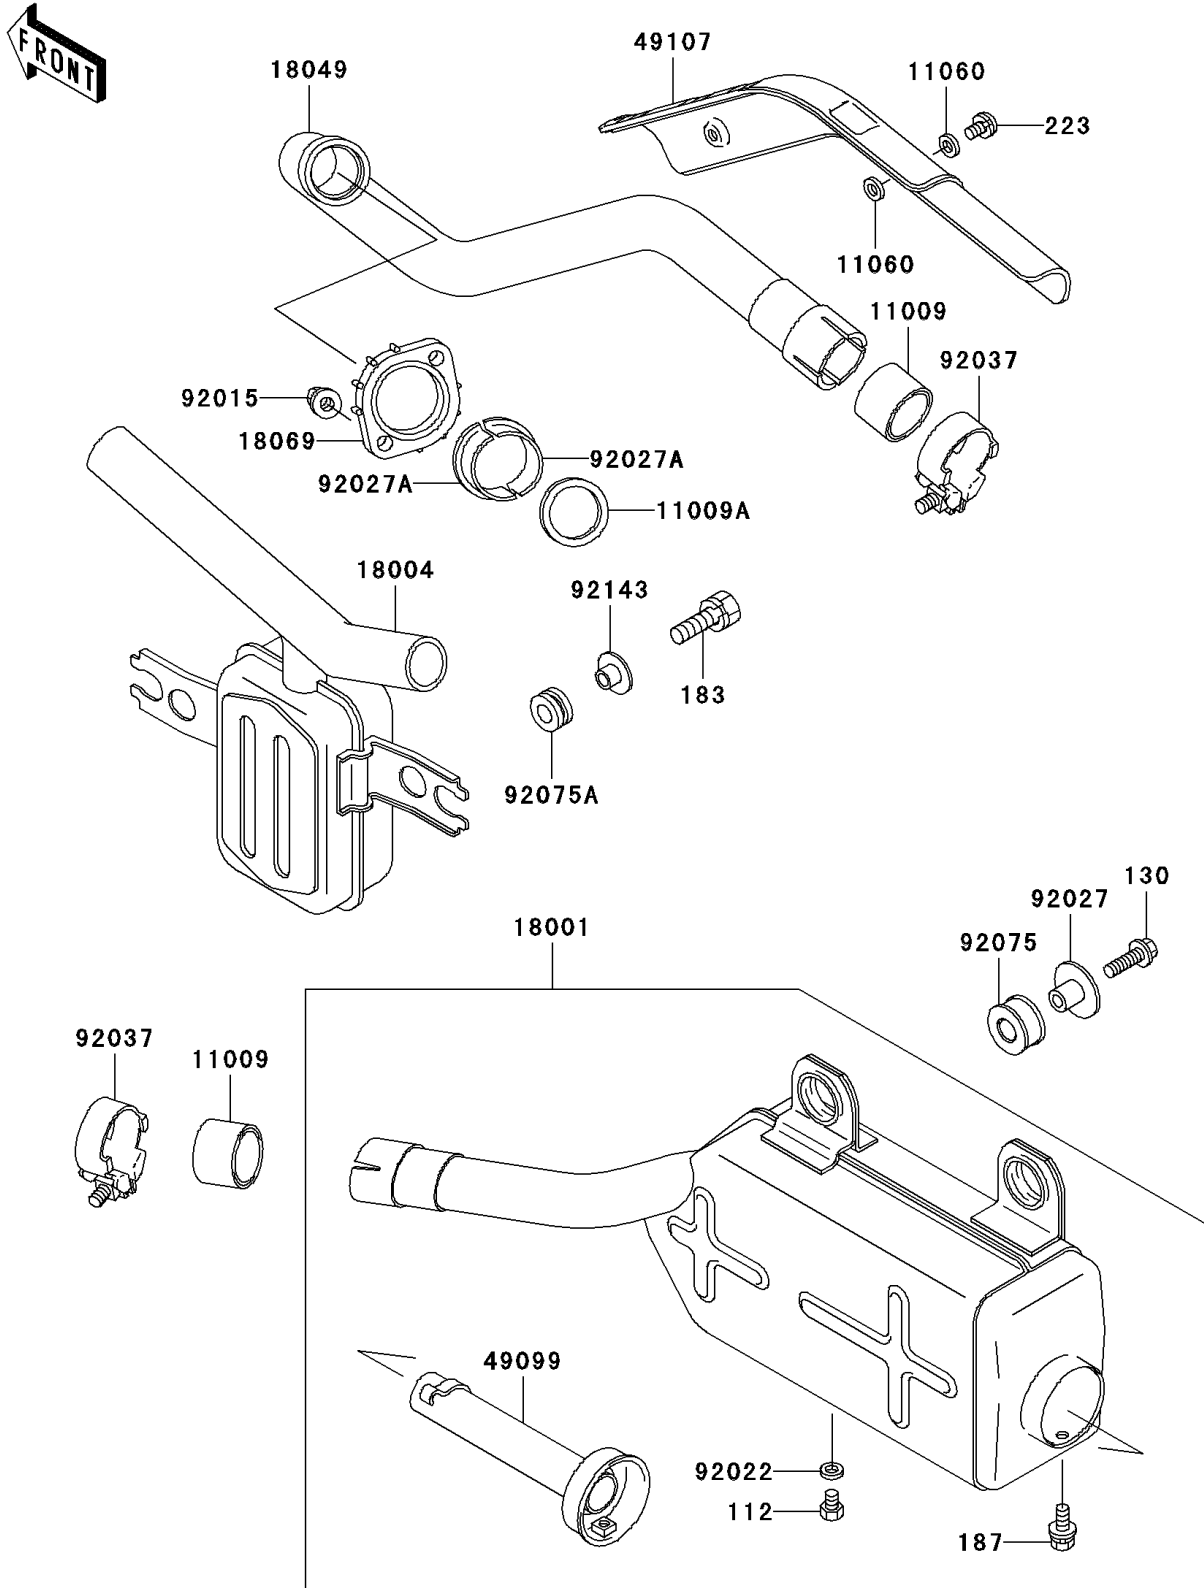

1998 Bayou 300 4X4 PARTS DIAGRAM

Muffler(s)

E1140

1998 Bayou 300 4X4 PARTS LIST

Muffler(s)

ITEM NAME	PART NUMBER	QUANTITY
BOLT-UPSET (Ref # 112)	112B0608	1
BOLT-FLANGED,8X30 (Ref # 130)	130J0830	2
BOLT-UPSET-WS-SMALL (Ref # 183)	183J0822	2
BOLT-UPSET-WSP (Ref # 187)	187B0612	1
SCREW-PAN-WS-CROS (Ref # 223)	223C0610	2
GASKET,EXHAUST PIPE CONNECTING (Ref # 11009)	11009-1718	2
GASKET,EXHAUST PIPE HOLDER (Ref # 11009A)	11009-1866	1
GASKET,6.2X11.5X1.5 (Ref # 11060)	11060-1109	4
MUFFLER (Ref # 18001)	18001-1700	1
CHAMBER-PREMUFLER (Ref # 18004)	18004-1061	1
PIPE-EXHAUST (Ref # 18049)	18049-1433	1
HOLDER-EXHAUST PIPE (Ref # 18069)	18069-1014	1
BAFFLE-PIPE MUFLER (Ref # 49099)	49099-1249	1
COVER-EXHAUST PIPE (Ref # 49107)	49107-1125	1
NUT,8MM (Ref # 92015)	92015-1402	2
WASHER,6.2X11X1 (Ref # 92022)	92022-304	1
COLLAR,MUFLER (Ref # 92027)	92027-1981	2
COLLAR,EXHAUST PIPE (Ref # 92027A)	92027-264	2
CLAMP (Ref # 92037)	92037-1956	2
DAMPER,MUFLER (Ref # 92075)	92075-1809	2
DAMPER (Ref # 92075A)	92075-1898	2
COLLAR,MUFLER FITTING (Ref # 92143)	92143-1069	2