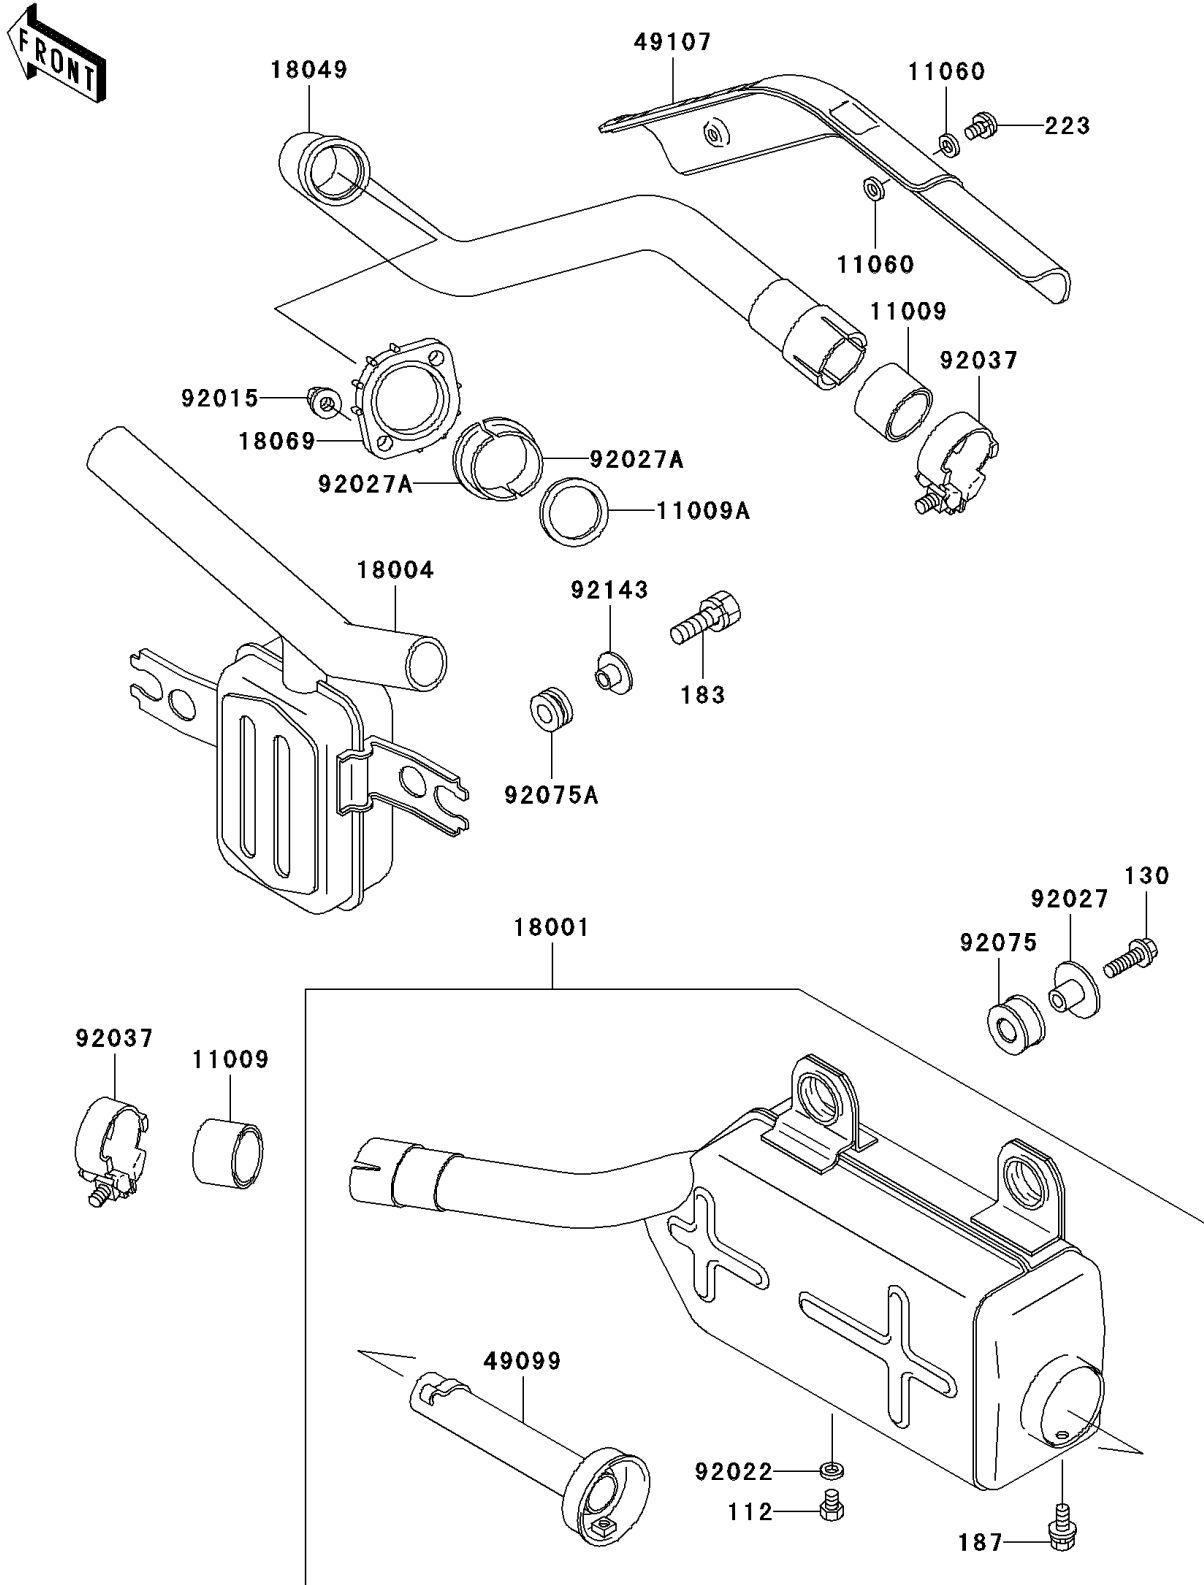

1999 Bayou 300 4X4 PARTS DIAGRAM

Muffler(s)

E1140

1999 Bayou 300 4X4 PARTS LIST

Muffler(s)

ITEM NAME	PART NUMBER	QUANTITY
BOLT-UPSET (Ref # 112)	112B0608	1
BOLT-FLANGED,8X30 (Ref # 130)	130J0830	2
BOLT-UPSET-WS-SMALL (Ref # 183)	183J0822	2
BOLT-UPSET-WSP (Ref # 187)	187B0612	1
SCREW-PAN-WS-CROS (Ref # 223)	223C0610	2
GASKET,EXHAUST PIPE CONNECTING (Ref # 11009)	11009-1718	2
GASKET,EXHAUST PIPE HOLDER (Ref # 11009A)	11009-1866	1
GASKET,6.2X11.5X1.5 (Ref # 11060)	11060-1109	4
MUFFLER (Ref # 18001)	18001-1700	1
CHAMBER-PREMUFLER (Ref # 18004)	18004-1061	1
PIPE-EXHAUST (Ref # 18049)	18049-1433	1
HOLDER-EXHAUST PIPE (Ref # 18069)	18069-1014	1
BAFFLE-PIPE MUFLER (Ref # 49099)	49099-1249	1
COVER-EXHAUST PIPE (Ref # 49107)	49107-1125	1
NUT,8MM (Ref # 92015)	92015-1402	2
WASHER,6.2X11X1 (Ref # 92022)	92022-304	1
COLLAR,MUFLER (Ref # 92027)	92027-1981	2
COLLAR,EXHAUST PIPE (Ref # 92027A)	92027-264	2
CLAMP (Ref # 92037)	92037-1956	2
DAMPER,MUFLER (Ref # 92075)	92075-1809	2
DAMPER (Ref # 92075A)	92075-1898	2
COLLAR,MUFLER FITTING (Ref # 92143)	92143-1069	2