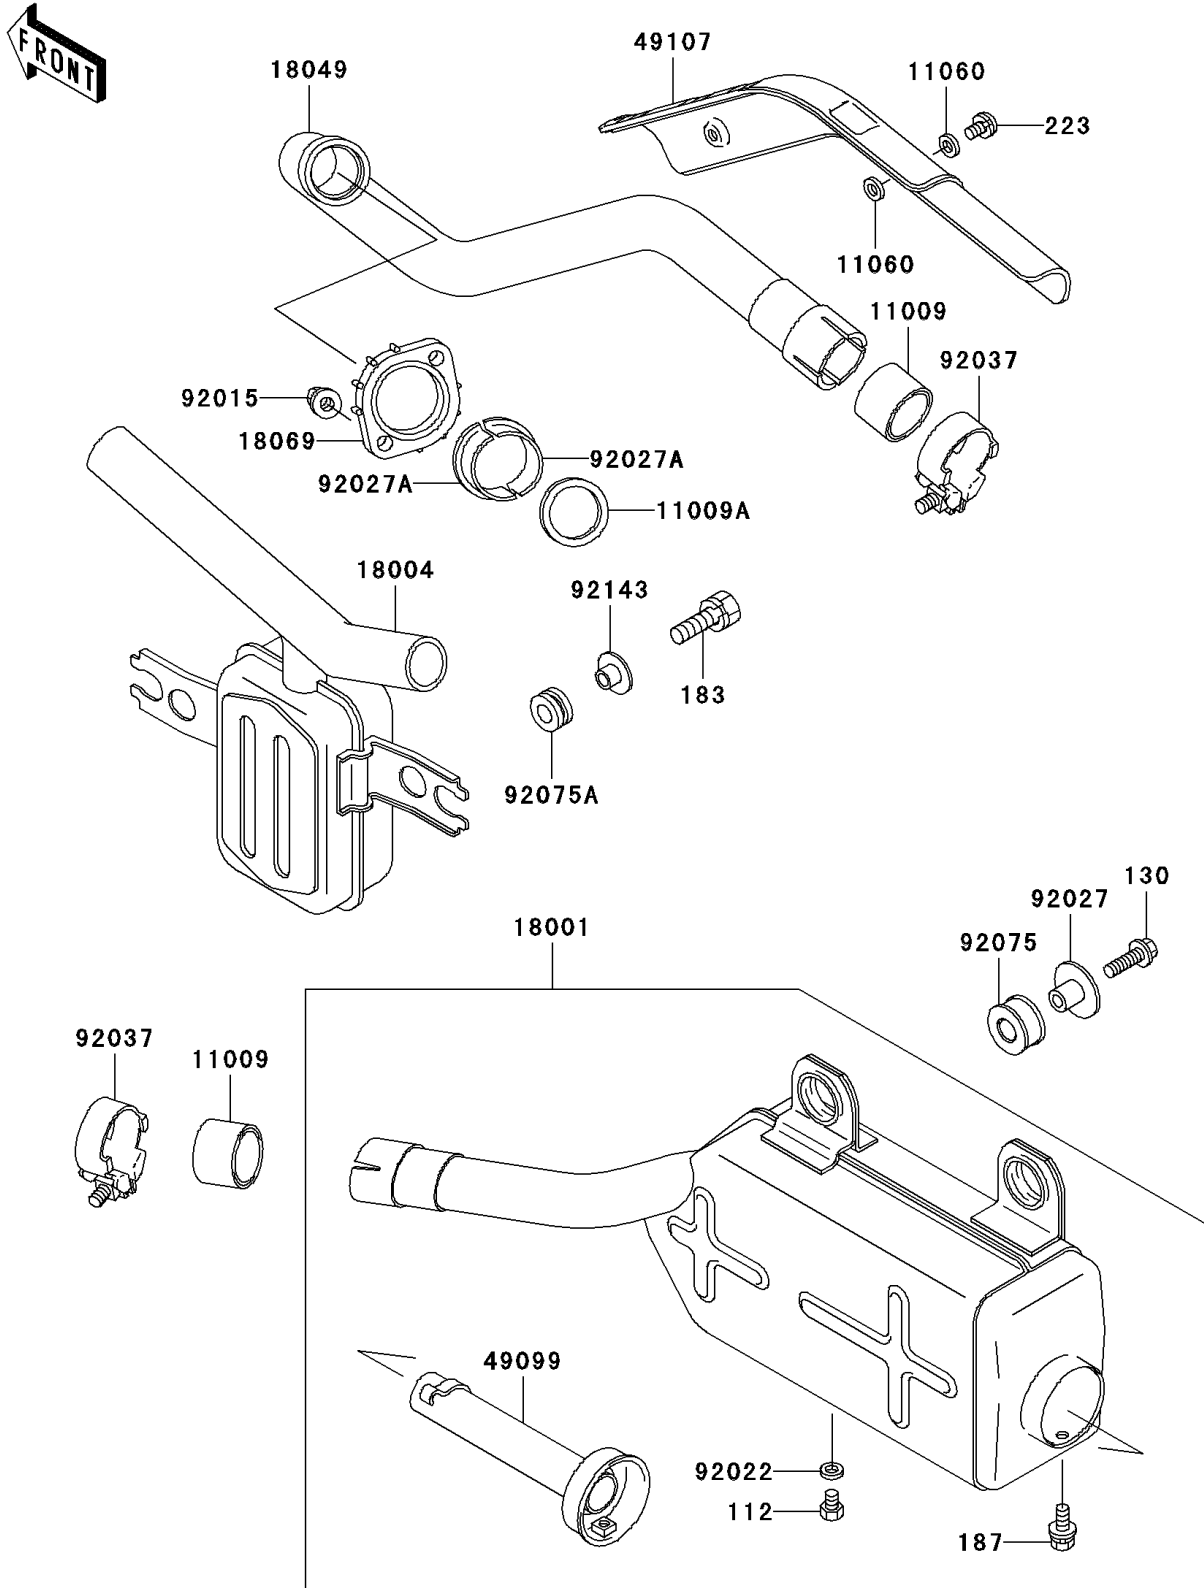

2000 Bayou 300 4X4 PARTS DIAGRAM

Muffler(s)

E1140

2000 Bayou 300 4X4 PARTS LIST

Muffler(s)

ITEM NAME	PART NUMBER	QUANTITY
BOLT-UPSET (Ref # 112)	112B0608	1
BOLT-FLANGED,8X30 (Ref # 130)	130J0830	2
BOLT-UPSET-WS-SMALL (Ref # 183)	183J0822	2
BOLT-UPSET-WSP (Ref # 187)	187B0612	1
SCREW-PAN-WS-CROS (Ref # 223)	223C0610	2
GASKET,EXHAUST PIPE CONNECTING (Ref # 11009)	11009-1718	2
GASKET,EXHAUST PIPE HOLDER (Ref # 11009A)	11009-1866	1
GASKET,6.2X11.5X1.5 (Ref # 11060)	11060-1109	4
MUFFLER (Ref # 18001)	18001-1700	1
CHAMBER-PREMUFLER (Ref # 18004)	18004-1061	1
PIPE-EXHAUST (Ref # 18049)	18049-1433	1
HOLDER-EXHAUST PIPE (Ref # 18069)	18069-1014	1
BAFFLE-PIPE MUFLER (Ref # 49099)	49099-1249	1
COVER-EXHAUST PIPE (Ref # 49107)	49107-1125	1
NUT,8MM (Ref # 92015)	92015-1402	2
WASHER,6.2X11X1 (Ref # 92022)	92022-304	1
COLLAR,MUFLER (Ref # 92027)	92027-1981	2
COLLAR,EXHAUST PIPE (Ref # 92027A)	92027-264	2
CLAMP (Ref # 92037)	92037-1956	2
DAMPER,MUFLER (Ref # 92075)	92075-1809	2
DAMPER (Ref # 92075A)	92075-1898	2
COLLAR,MUFLER FITTING (Ref # 92143)	92143-1069	2