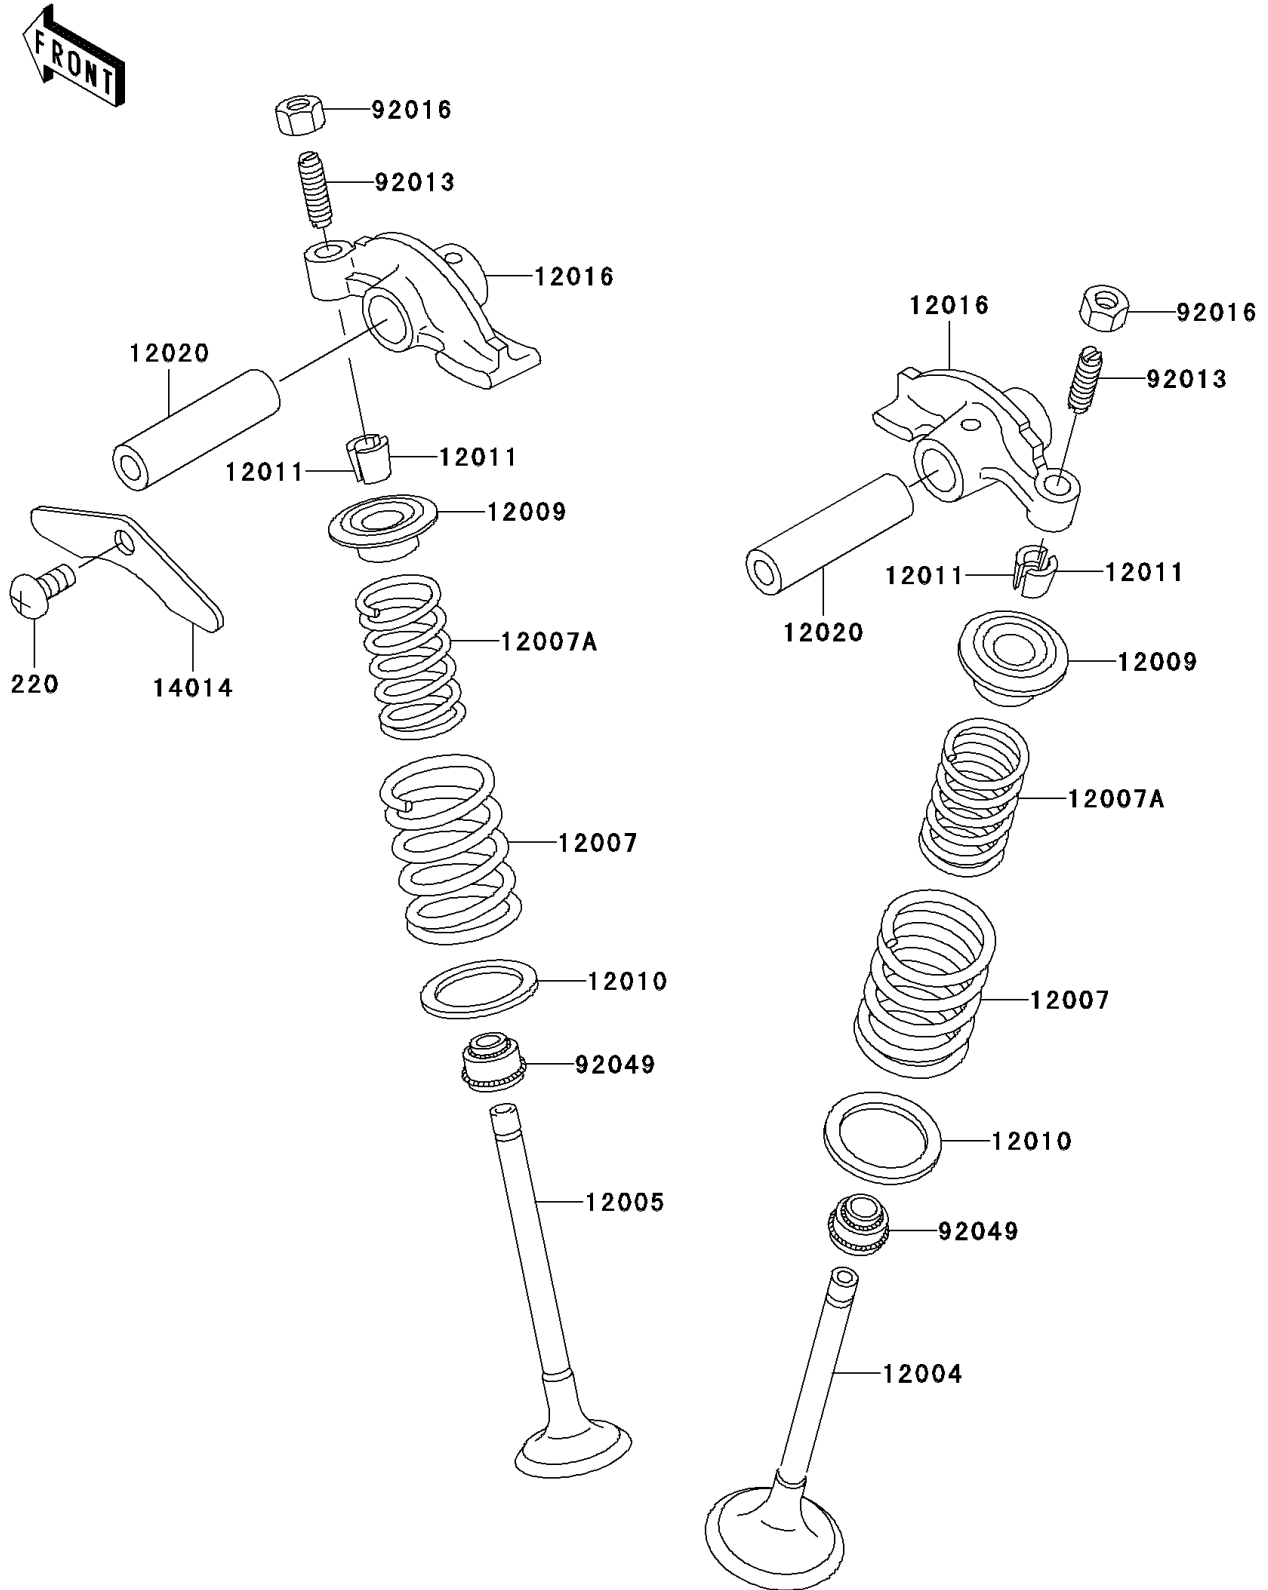

1998 Bayou 300 4X4 PARTS DIAGRAM

Valve(s)

E1210

1998 Bayou 300 4X4 PARTS LIST

Valve(s)

ITEM NAME	PART NUMBER	QUANTITY
SCREW-PAN-CROS,6X10 (Ref # 220)	220B0610	1
VALVE-INTAKE (Ref # 12004)	12004-1123	1
VALVE-EXHAUST (Ref # 12005)	12005-1005	1
SPRING-ENGINE VALVE,OUTER (Ref # 12007)	12007-013	2
SPRING-ENGINE VALVE,INNER (Ref # 12007A)	12007-014	2
RETAINER-VALVE SPRING (Ref # 12009)	12009-006	2
SEAT-SPRING,OUTER (Ref # 12010)	12010-005	2
COLLET,RETAINER (Ref # 12011)	12011-004	4
ARM-ROCKER (Ref # 12016)	12016-1078	2
SHAFT-ROCKER (Ref # 12020)	12020-004	2
PLATE-POSITION (Ref # 14014)	14014-034	1
SCREW,6MM (Ref # 92013)	92013-009	2
NUT,6MM (Ref # 92016)	92016-061	2
SEAL-OIL,RV37129.5 (Ref # 92049)	92049-016	2