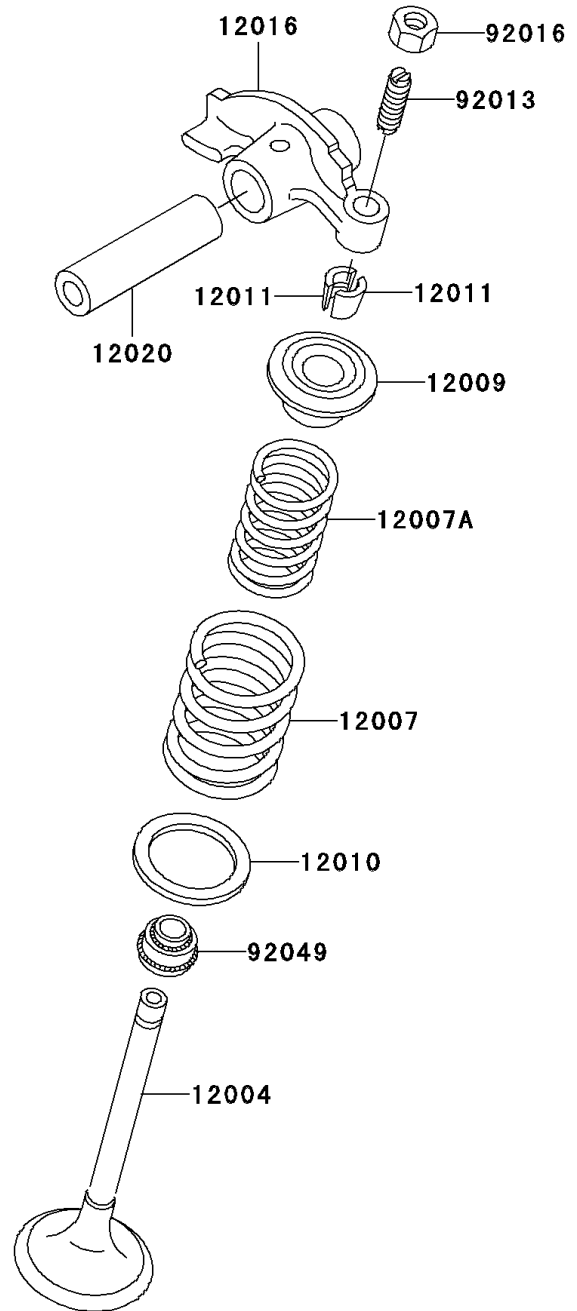

1999 Bayou 300 4X4 PARTS DIAGRAM

Valve(s)

E1210

1999 Bayou 300 4X4 PARTS LIST

Valve(s)

ITEM NAME	PART NUMBER	QUANTITY
SCREW-PAN-CROS,6X10 (Ref # 220)	220B0610	1
VALVE-INTAKE (Ref # 12004)	12004-1123	1
VALVE-EXHAUST (Ref # 12005)	12005-1005	1
SPRING-ENGINE VALVE,OUTER (Ref # 12007)	12007-013	2
SPRING-ENGINE VALVE,INNER (Ref # 12007A)	12007-014	2
RETAINER-VALVE SPRING (Ref # 12009)	12009-006	2
SEAT-SPRING,OUTER (Ref # 12010)	12010-005	2
COLLET,RETAINER (Ref # 12011)	12011-004	4
ARM-ROCKER (Ref # 12016)	12016-1078	2
SHAFT-ROCKER (Ref # 12020)	12020-004	2
PLATE-POSITION (Ref # 14014)	14014-034	1
SCREW,6MM (Ref # 92013)	92013-009	2
NUT,6MM (Ref # 92016)	92016-061	2
SEAL-OIL,RV37129.5 (Ref # 92049)	92049-016	2