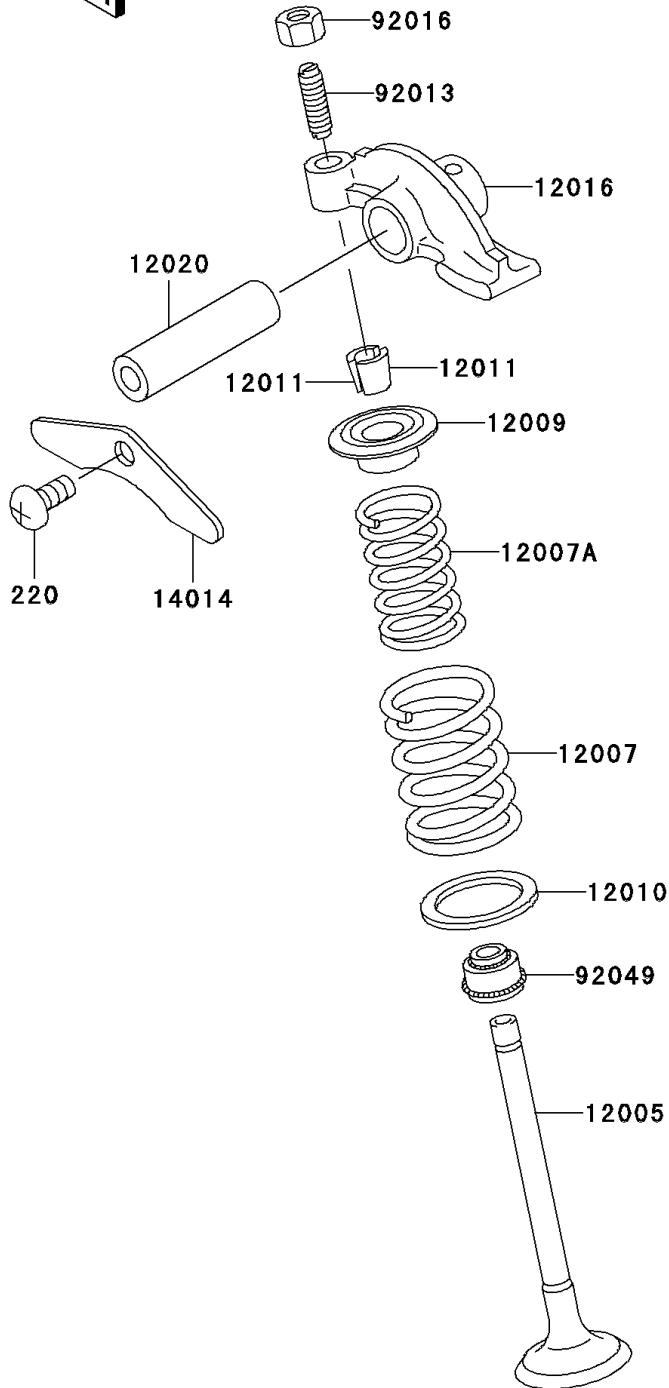

1999 Bayou 300 4X4 PARTS DIAGRAM

Valve(s)

E1210

1999 Bayou 300 4X4 PARTS LIST

Valve(s)

ITEM NAME	PART NUMBER	QUANTITY
SCREW-PAN-CROS,6X10 (Ref # 220)	220B0610	1
VALVE-INTAKE (Ref # 12004)	12004-1123	1
VALVE-EXHAUST (Ref # 12005)	12005-1005	1
SPRING-ENGINE VALVE,OUTER (Ref # 12007)	12007-013	2
SPRING-ENGINE VALVE,INNER (Ref # 12007A)	12007-014	2
RETAINER-VALVE SPRING (Ref # 12009)	12009-006	2
SEAT-SPRING,OUTER (Ref # 12010)	12010-005	2
COLLET,RETAINER (Ref # 12011)	12011-004	4
ARM-ROCKER (Ref # 12016)	12016-1078	2
SHAFT-ROCKER (Ref # 12020)	12020-004	2
PLATE-POSITION (Ref # 14014)	14014-034	1
SCREW,6MM (Ref # 92013)	92013-009	2
NUT,6MM (Ref # 92016)	92016-061	2
SEAL-OIL,RV37129.5 (Ref # 92049)	92049-016	2