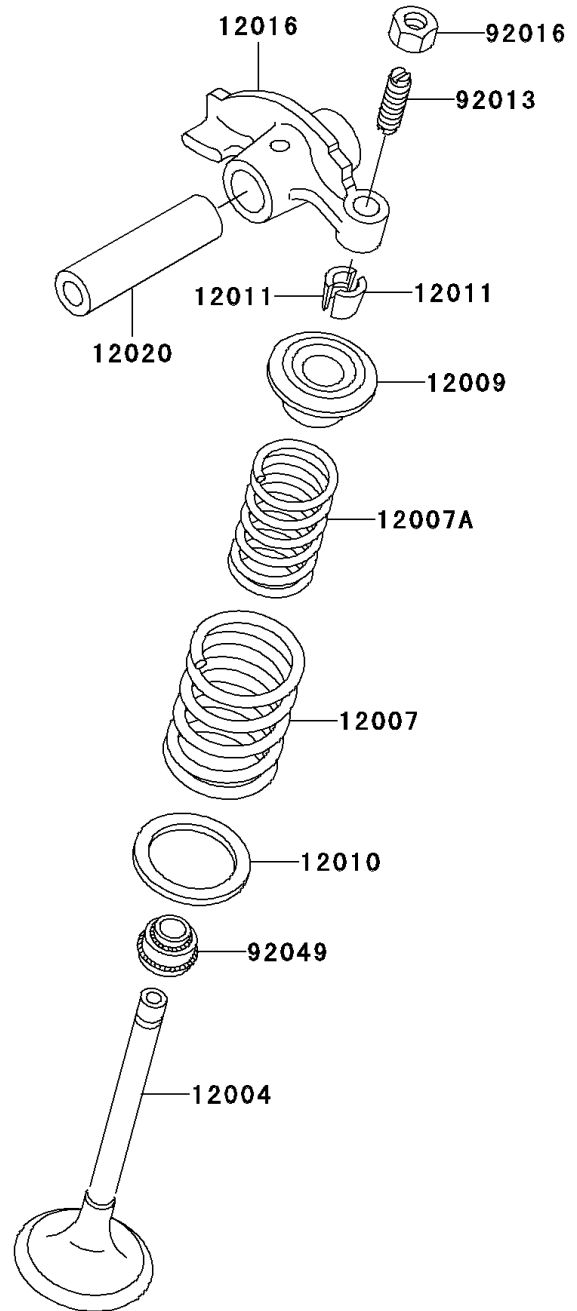

2000 Bayou 300 4X4 PARTS DIAGRAM

Valve(s)

E1210

2000 Bayou 300 4X4 PARTS LIST

Valve(s)

ITEM NAME	PART NUMBER	QUANTITY
SCREW-PAN-CROS,6X10 (Ref # 220)	220B0610	1
VALVE-INTAKE (Ref # 12004)	12004-1123	1
VALVE-EXHAUST (Ref # 12005)	12005-1005	1
SPRING-ENGINE VALVE,OUTER (Ref # 12007)	12007-013	2
SPRING-ENGINE VALVE,INNER (Ref # 12007A)	12007-014	2
RETAINER-VALVE SPRING (Ref # 12009)	12009-006	2
SEAT-SPRING,OUTER (Ref # 12010)	12010-005	2
COLLET,RETAINER (Ref # 12011)	12011-004	4
ARM-ROCKER (Ref # 12016)	12016-1078	2
SHAFT-ROCKER (Ref # 12020)	12020-004	2
PLATE-POSITION (Ref # 14014)	14014-034	1
SCREW,6MM (Ref # 92013)	92013-009	2
NUT,6MM (Ref # 92016)	92016-061	2
SEAL-OIL,RV37129.5 (Ref # 92049)	92049-016	2