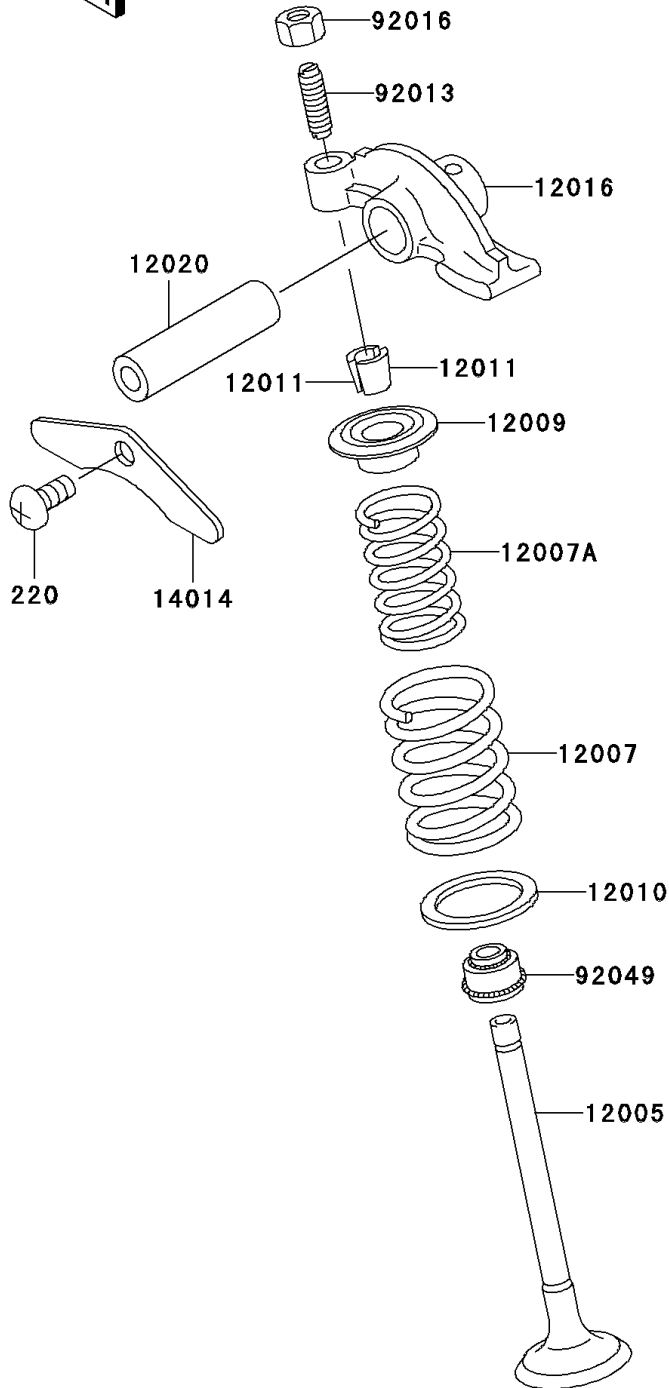

2000 Bayou 300 4X4 PARTS DIAGRAM

Valve(s)

E1210

2000 Bayou 300 4X4 PARTS LIST

Valve(s)

ITEM NAME	PART NUMBER	QUANTITY
SCREW-PAN-CROS,6X10 (Ref # 220)	220B0610	1
VALVE-INTAKE (Ref # 12004)	12004-1123	1
VALVE-EXHAUST (Ref # 12005)	12005-1005	1
SPRING-ENGINE VALVE,OUTER (Ref # 12007)	12007-013	2
SPRING-ENGINE VALVE,INNER (Ref # 12007A)	12007-014	2
RETAINER-VALVE SPRING (Ref # 12009)	12009-006	2
SEAT-SPRING,OUTER (Ref # 12010)	12010-005	2
COLLET,RETAINER (Ref # 12011)	12011-004	4
ARM-ROCKER (Ref # 12016)	12016-1078	2
SHAFT-ROCKER (Ref # 12020)	12020-004	2
PLATE-POSITION (Ref # 14014)	14014-034	1
SCREW,6MM (Ref # 92013)	92013-009	2
NUT,6MM (Ref # 92016)	92016-061	2
SEAL-OIL,RV37129.5 (Ref # 92049)	92049-016	2