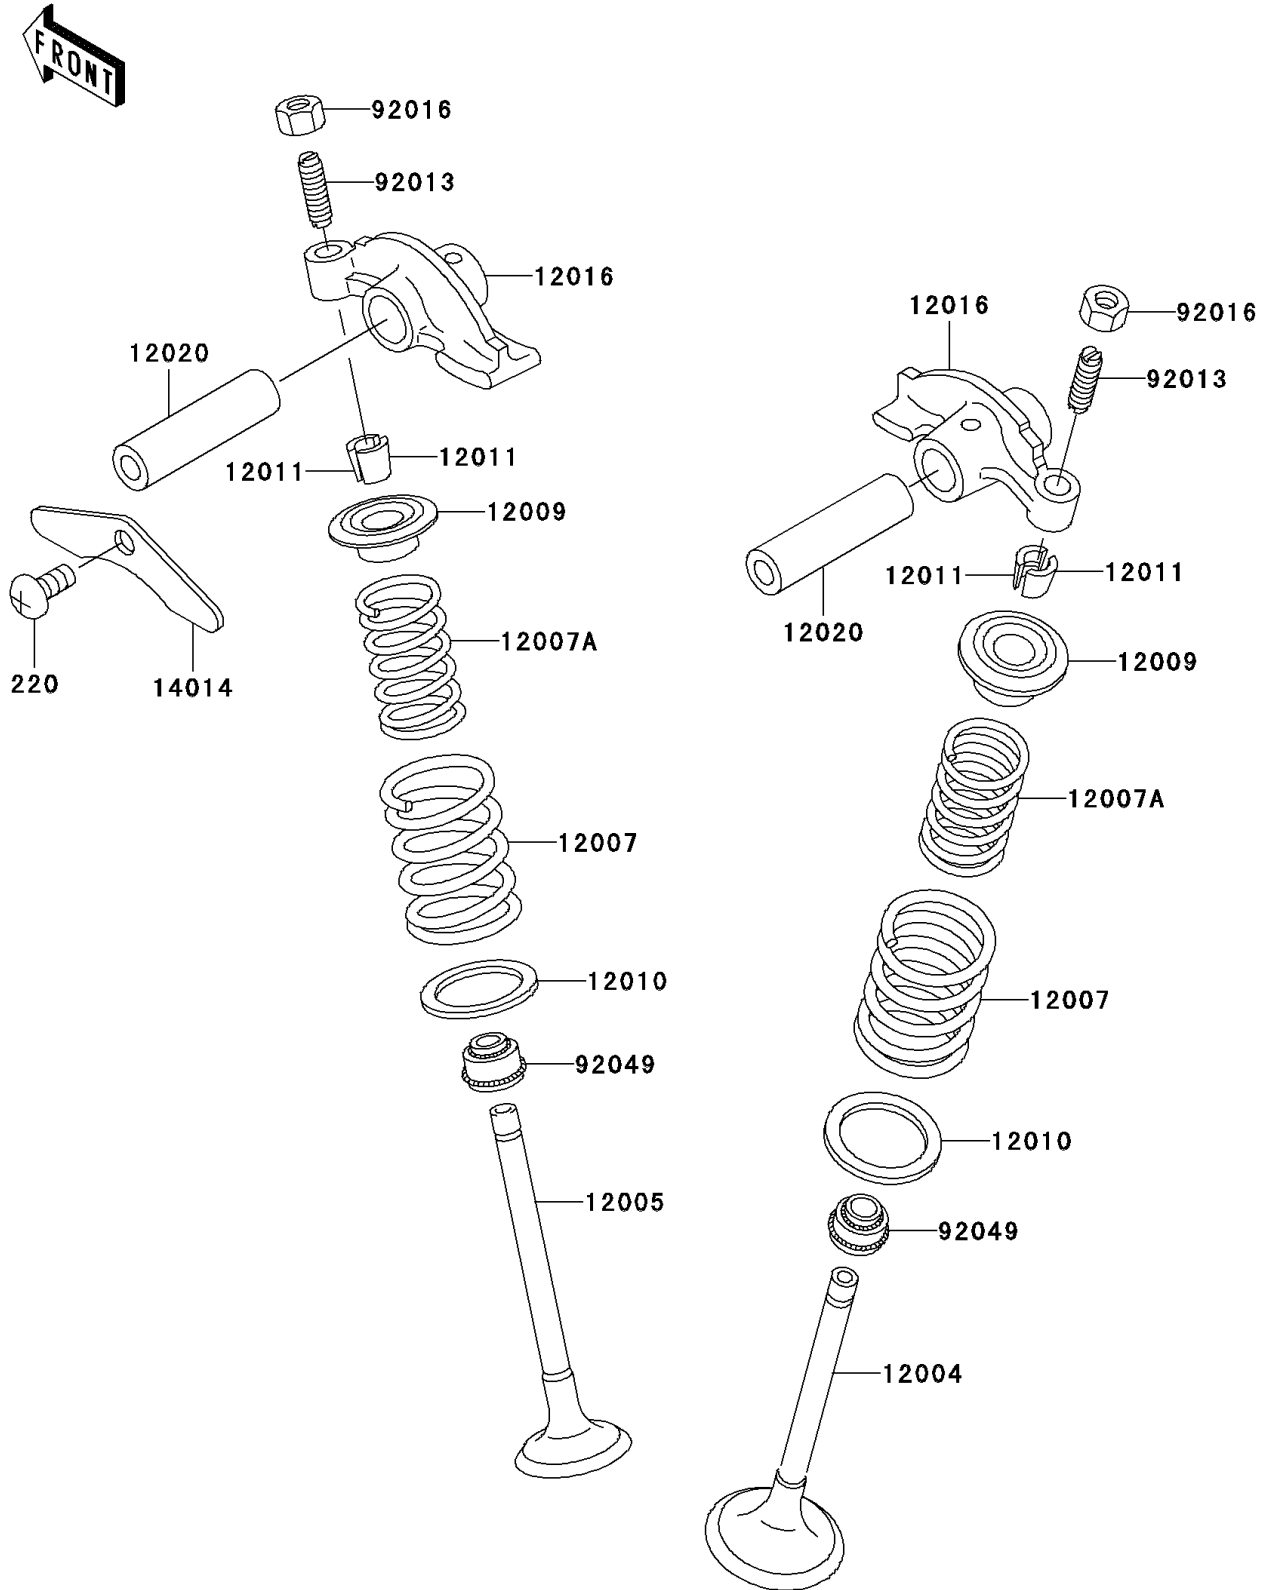

2001 Bayou 300 4X4 PARTS DIAGRAM

Valve(s)

E1210

2001 Bayou 300 4X4 PARTS LIST

Valve(s)

ITEM NAME	PART NUMBER	QUANTITY
SCREW-PAN-CROS,6X10 (Ref # 220)	220B0610	1
VALVE-INTAKE (Ref # 12004)	12004-1123	1
VALVE-EXHAUST (Ref # 12005)	12005-1005	1
SPRING-ENGINE VALVE,OUTER (Ref # 12007)	12007-013	2
SPRING-ENGINE VALVE,INNER (Ref # 12007A)	12007-014	2
RETAINER-VALVE SPRING (Ref # 12009)	12009-006	2
SEAT-SPRING,OUTER (Ref # 12010)	12010-005	2
COLLET,RETAINER (Ref # 12011)	12011-004	4
ARM-ROCKER (Ref # 12016)	12016-1078	2
SHAFT-ROCKER (Ref # 12020)	12020-004	2
PLATE-POSITION (Ref # 14014)	14014-034	1
SCREW,6MM (Ref # 92013)	92013-009	2
NUT,6MM (Ref # 92016)	92016-061	2
SEAL-OIL,RV37129.5 (Ref # 92049)	92049-016	2