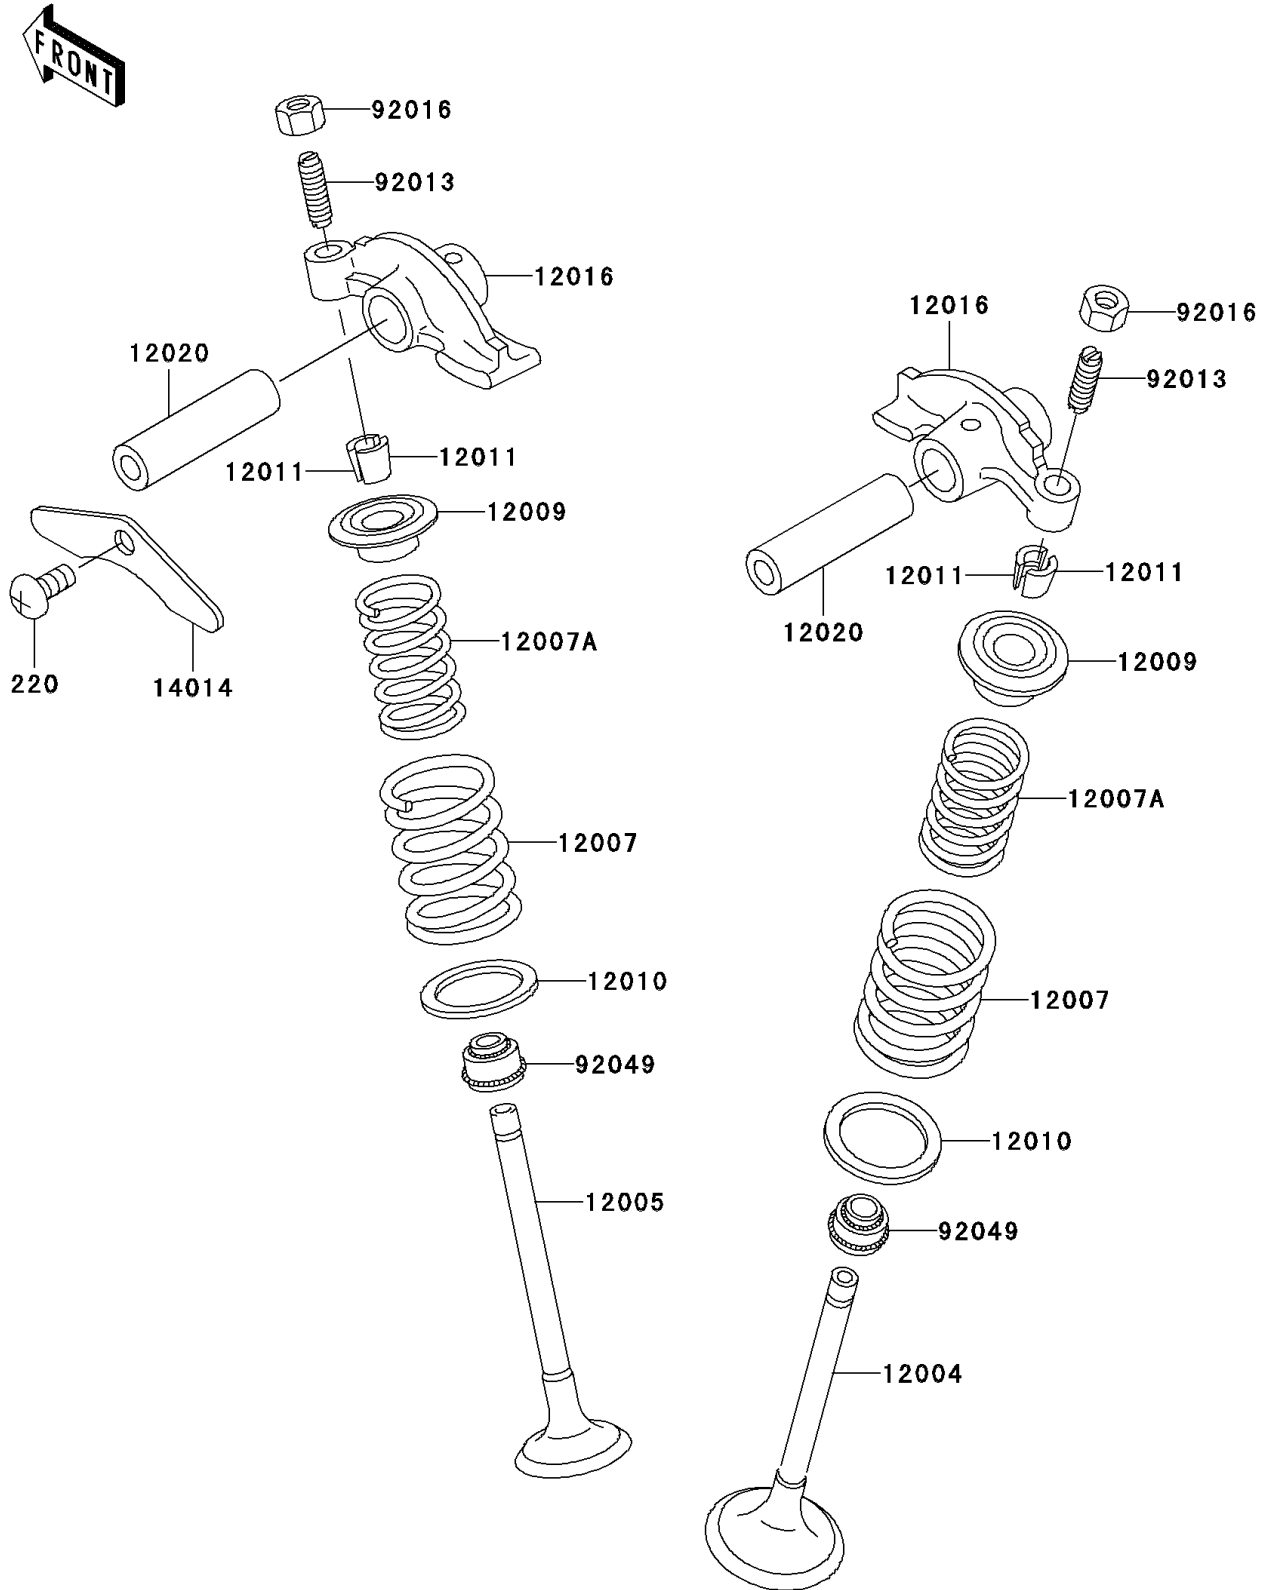

# 2002 Bayou 300 4X4 PARTS DIAGRAM

Valve(s)

E1210

## 2002 Bayou 300 4X4 PARTS LIST

Valve(s)

ITEM NAME	PART NUMBER	QUANTITY
SCREW-PAN-CROS,6X10 (Ref # 220)	220B0610	1
VALVE-INTAKE (Ref # 12004)	12004-1123	1
VALVE-EXHAUST (Ref # 12005)	12005-1005	1
SPRING-ENGINE VALVE,OUTER (Ref # 12007)	12007-013	2
SPRING-ENGINE VALVE,INNER (Ref # 12007A)	12007-014	2
RETAINER-VALVE SPRING (Ref # 12009)	12009-006	2
SEAT-SPRING,OUTER (Ref # 12010)	12010-005	2
COLLET,RETAINER (Ref # 12011)	12011-004	4
ARM-ROCKER (Ref # 12016)	12016-1078	2
SHAFT-ROCKER (Ref # 12020)	12020-004	2
PLATE-POSITION (Ref # 14014)	14014-034	1
SCREW,6MM (Ref # 92013)	92013-009	2
NUT,6MM (Ref # 92016)	92016-061	2
SEAL-OIL,RV37129.5 (Ref # 92049)	92049-016	2