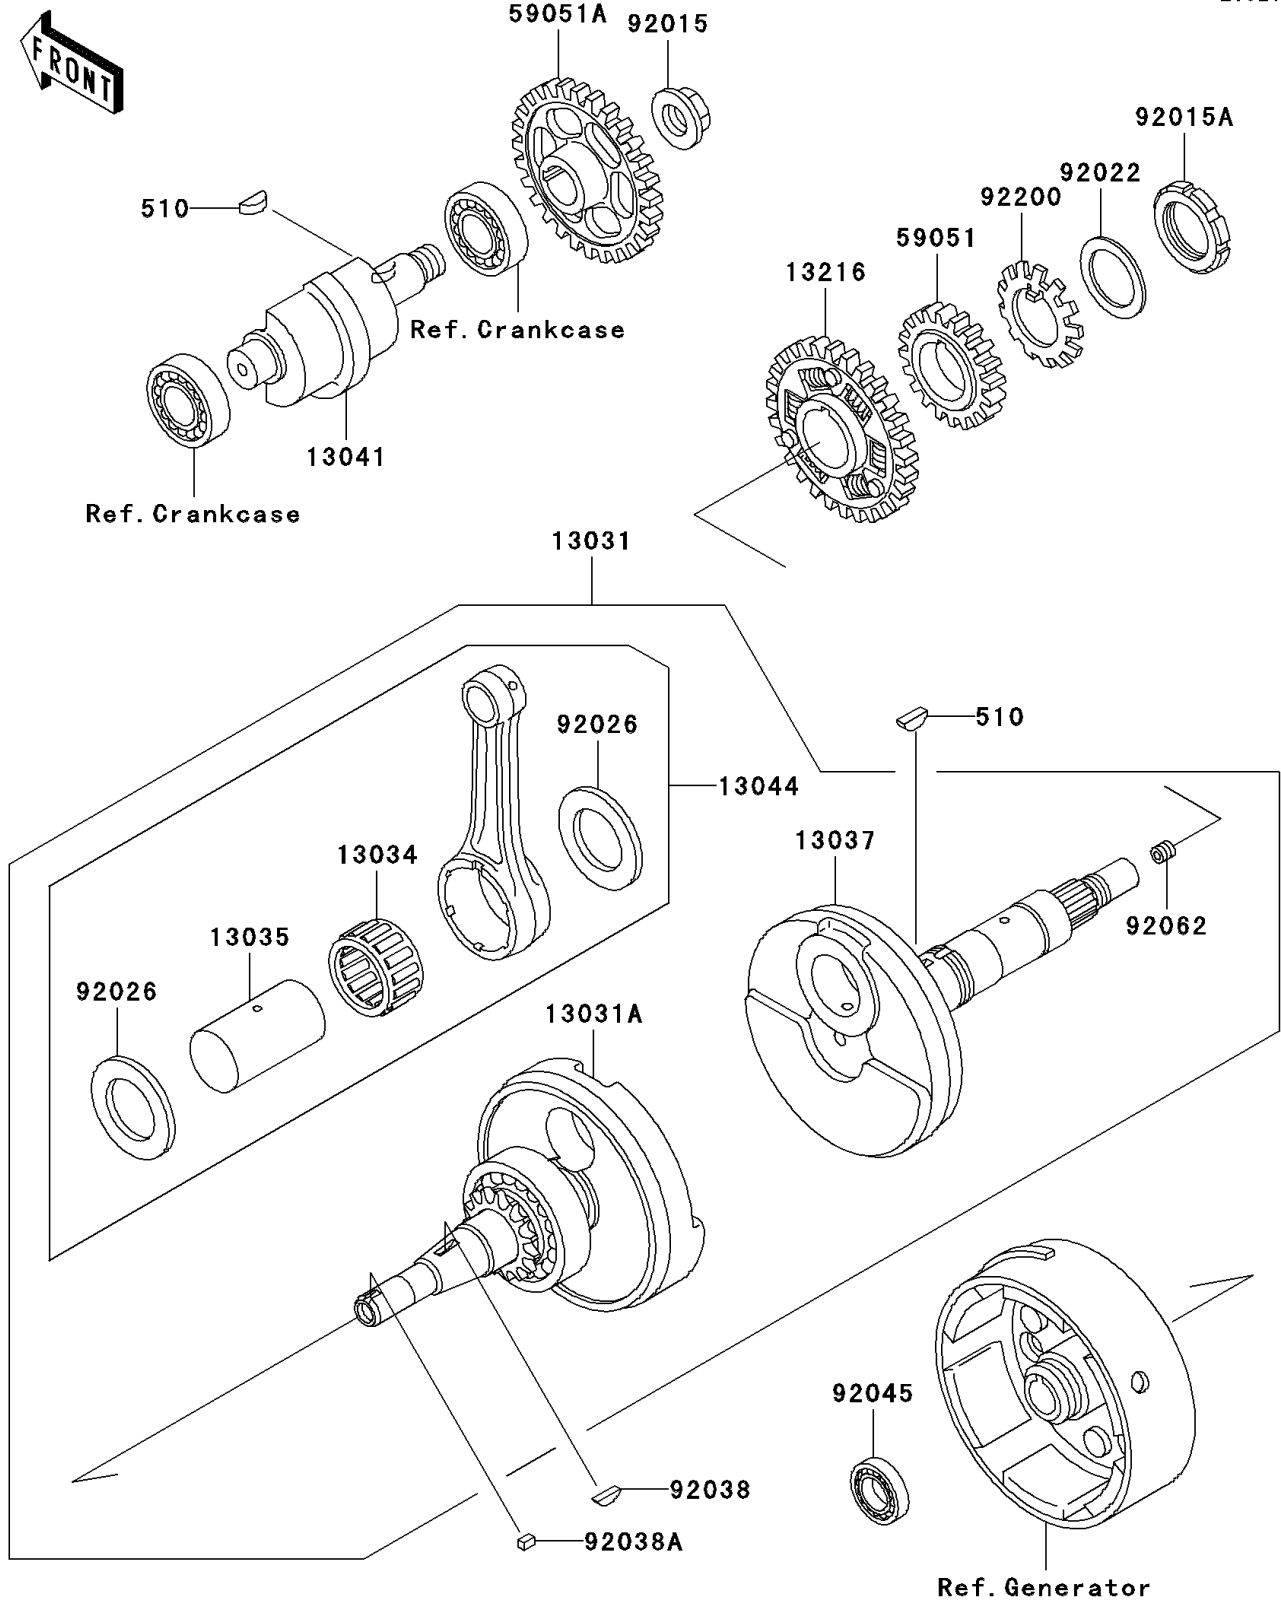

# 1998 Bayou 300 4X4 PARTS DIAGRAM

Crankshaft

E1321

# 1998 Bayou 300 4X4 PARTS LIST

## Crankshaft

ITEM NAME	PART NUMBER	QUANTITY
KEY-WOODRUFF (Ref # 510)	510A5100	2
CRANKSHAFT-COMP (Ref # 13031)	13031-1388	1
CRANKSHAFT-COMP,LH (Ref # 13031A)	13031-1402	1
BEARING-BIG END,PK32X43X22.4 (Ref # 13034)	13034-1061	1
PIN-CRANK (Ref # 13035)	13035-1067	1
CRANKSHAFT,RH (Ref # 13037)	13037-1499	1
BALANCER (Ref # 13041)	13041-1066	1
SET-CONNECTING ROD (Ref # 13044)	13044-5066	1
GEAR-COMP,BALANCER (Ref # 13216)	13216-1072	1
GEAR-SPUR,OIL PUMP,36T (Ref # 59051)	59051-1140	1
GEAR-SPUR,BALANCER,44T (Ref # 59051A)	59051-1141	1
NUT,16MM (Ref # 92015)	92015-1465	1
NUT,PUMP GEAR,30MM (Ref # 92015A)	92015-1511	1
WASHER,30.3X38X0.5 (Ref # 92022)	92022-1987	1
SPACER,32X51.5X1.2 (Ref # 92026)	92026-1232	2
KEY,WOODRUFF (Ref # 92038)	92038-001	1
KEY,SUNK (Ref # 92038A)	92038-1051	1
BEARING-BALL,6903C3 (Ref # 92045)	92045-1266	1
NOZZLE (Ref # 92062)	92062-1056	1
WASHER,PUMP GEAR (Ref # 92200)	92200-1203	1