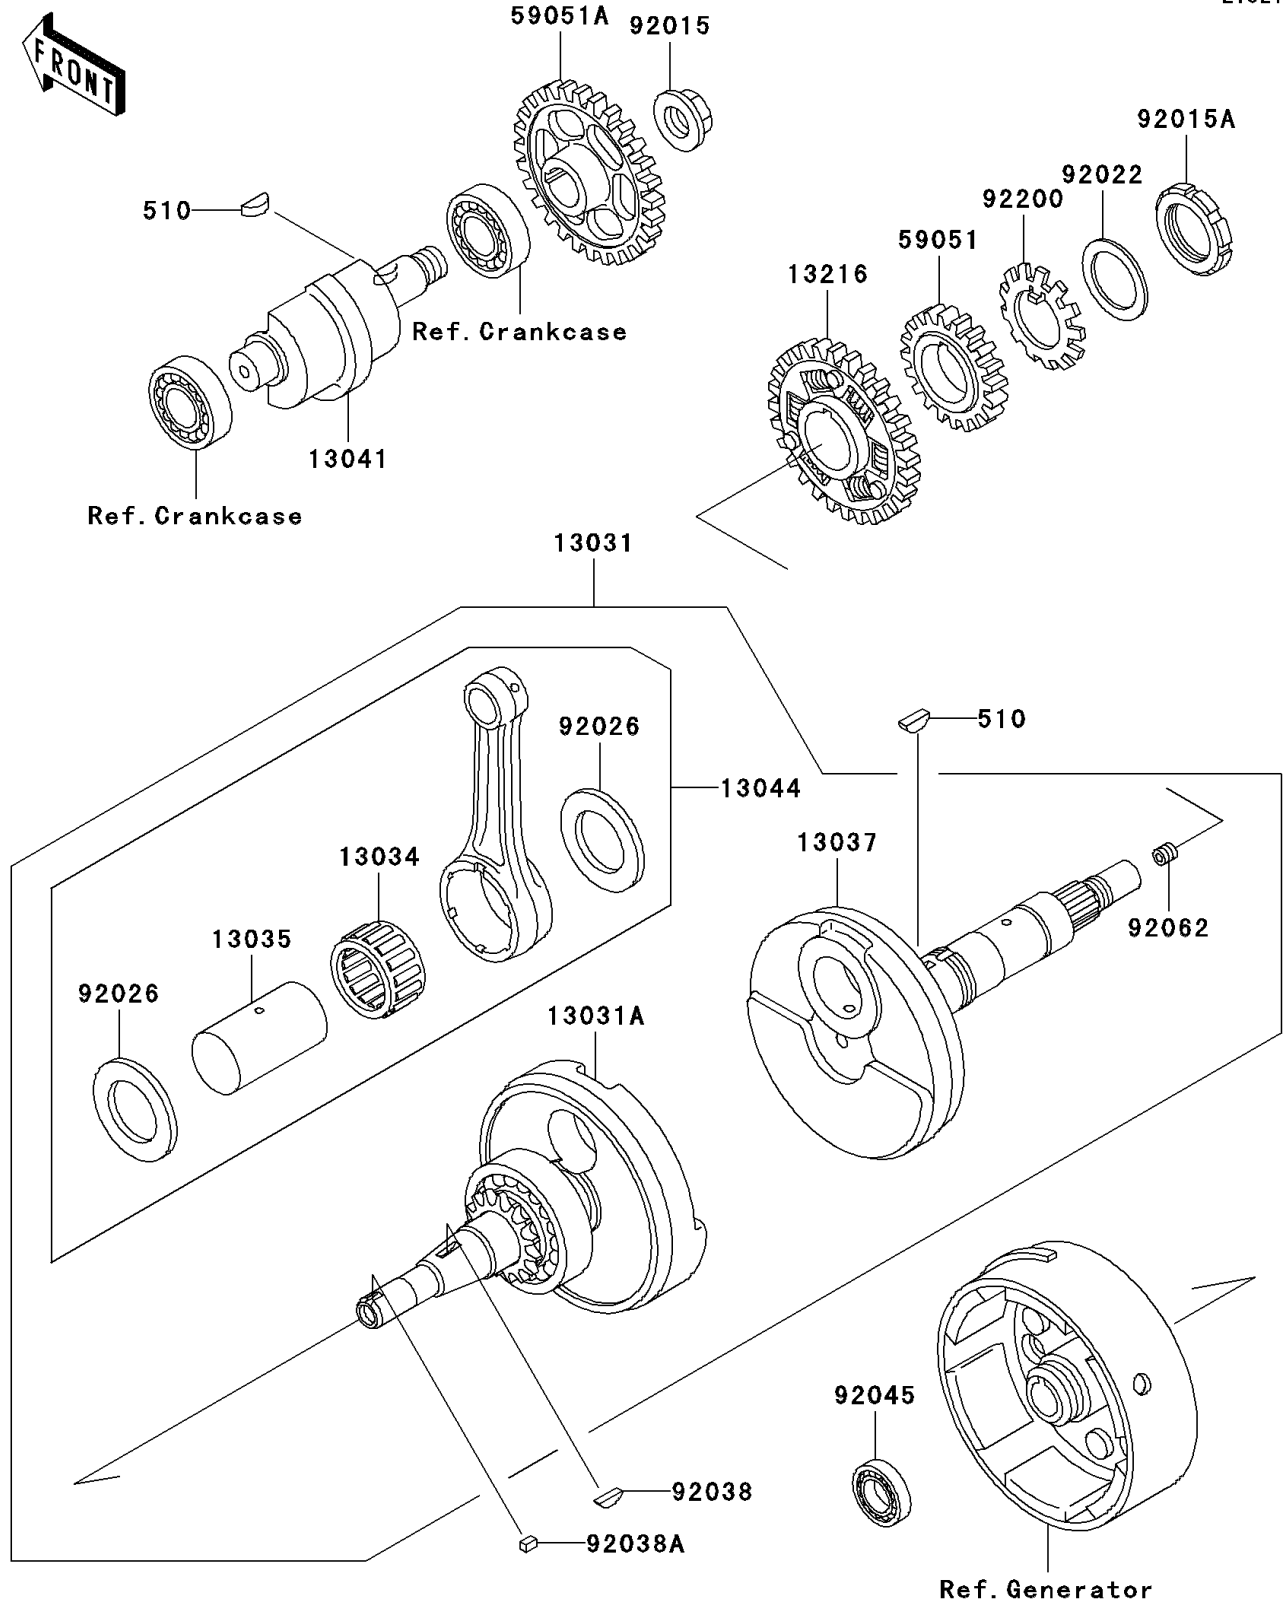

2000 Bayou 300 4X4 PARTS DIAGRAM

Crankshaft

E1321

2000 Bayou 300 4X4 PARTS LIST

Crankshaft

ITEM NAME	PART NUMBER	QUANTITY
KEY-WOODRUFF (Ref # 510)	510A5100	2
CRANKSHAFT-COMP (Ref # 13031)	13031-1388	1
CRANKSHAFT-COMP,LH (Ref # 13031A)	13031-1402	1
BEARING-BIG END,PK32X43X22.4 (Ref # 13034)	13034-1061	1
PIN-CRANK (Ref # 13035)	13035-1067	1
CRANKSHAFT,RH (Ref # 13037)	13037-1499	1
BALANCER (Ref # 13041)	13041-1066	1
SET-CONNECTING ROD (Ref # 13044)	13044-5066	1
GEAR-COMP,BALANCER (Ref # 13216)	13216-1072	1
GEAR-SPUR,OIL PUMP,36T (Ref # 59051)	59051-1140	1
GEAR-SPUR,BALANCER,44T (Ref # 59051A)	59051-1141	1
NUT,16MM (Ref # 92015)	92015-1465	1
NUT,PUMP GEAR,30MM (Ref # 92015A)	92015-1511	1
WASHER,30.3X38X0.5 (Ref # 92022)	92022-1987	1
SPACER,32X51.5X1.2 (Ref # 92026)	92026-1232	2
KEY,WOODRUFF (Ref # 92038)	92038-001	1
KEY,SUNK (Ref # 92038A)	92038-1051	1
BEARING-BALL,6903C3 (Ref # 92045)	92045-1266	1
NOZZLE (Ref # 92062)	92062-1056	1
WASHER,PUMP GEAR (Ref # 92200)	92200-1203	1