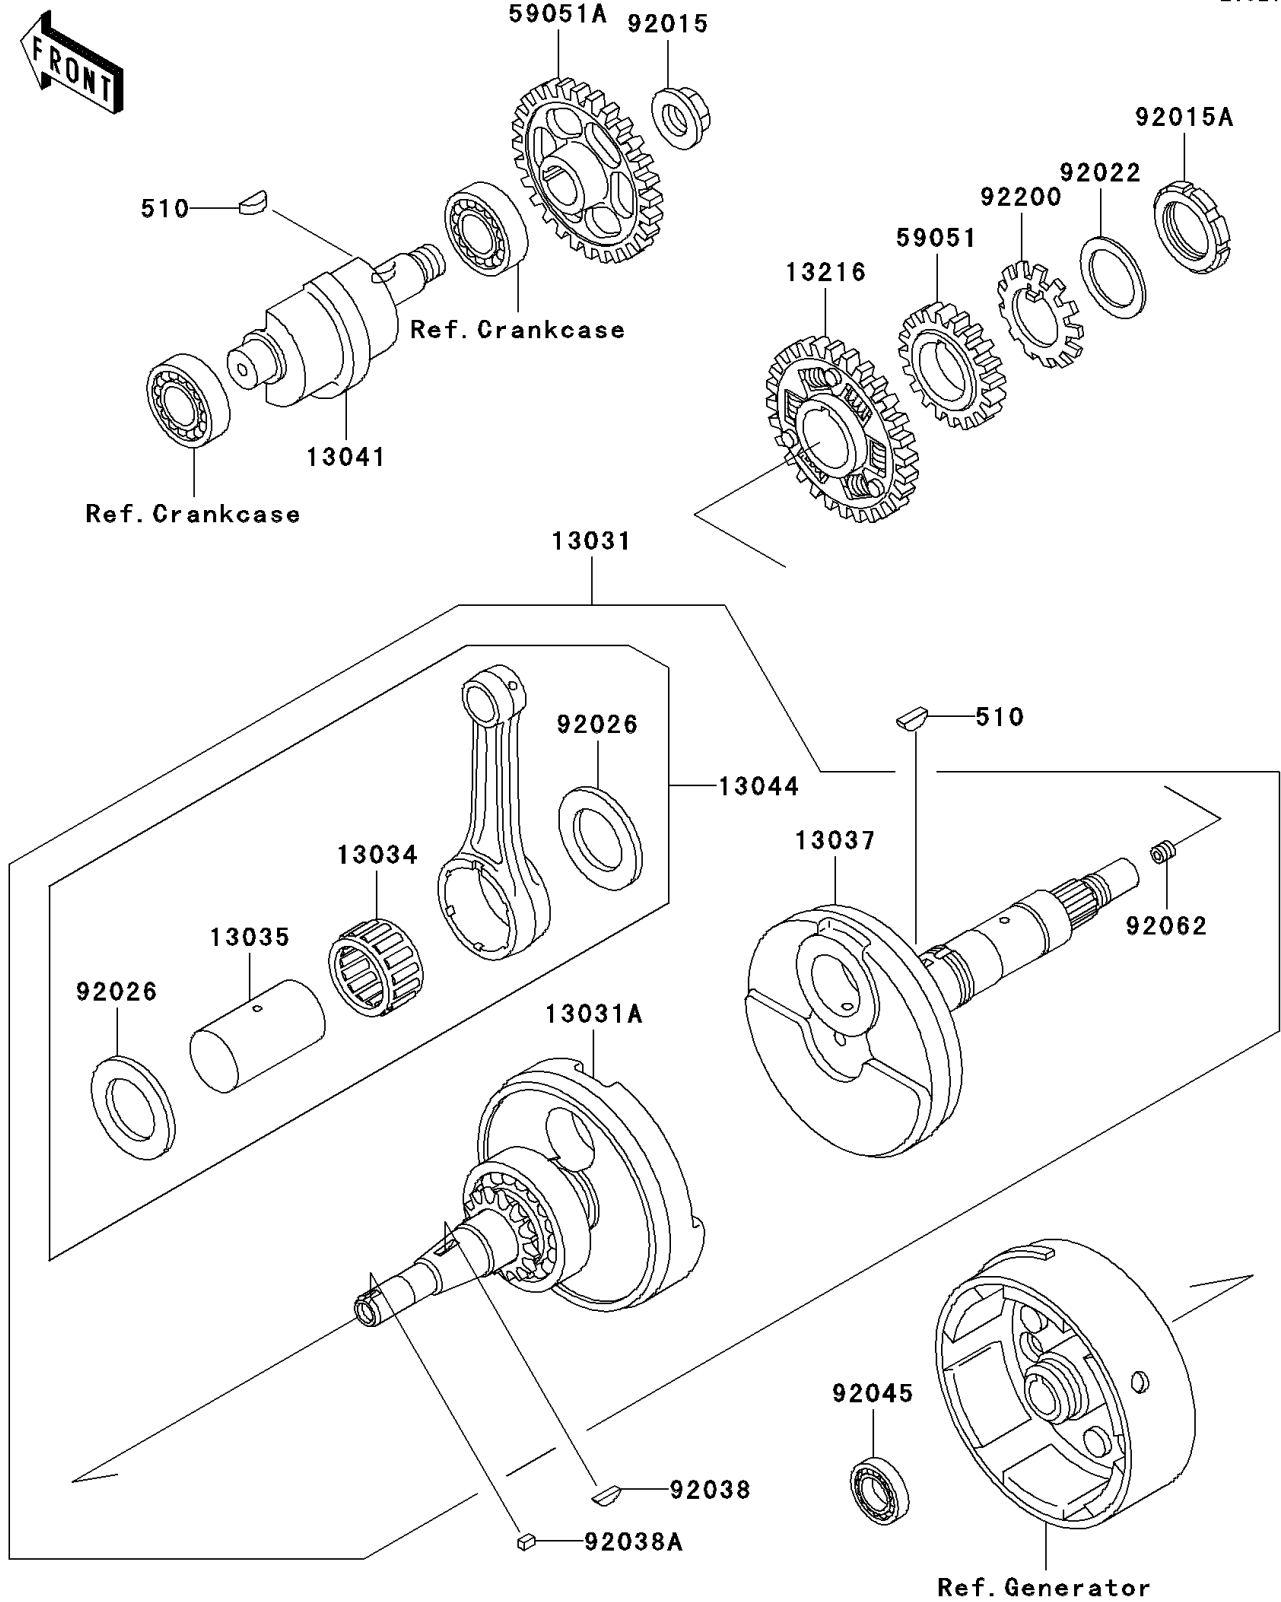

2001 Bayou 300 4X4 PARTS DIAGRAM

Crankshaft

E1321

2001 Bayou 300 4X4 PARTS LIST

Crankshaft

ITEM NAME	PART NUMBER	QUANTITY
KEY-WOODRUFF (Ref # 510)	510A5100	2
CRANKSHAFT-COMP (Ref # 13031)	13031-1388	1
CRANKSHAFT-COMP,LH (Ref # 13031A)	13031-1402	1
BEARING-BIG END,PK32X43X22.4 (Ref # 13034)	13034-1061	1
PIN-CRANK (Ref # 13035)	13035-1067	1
CRANKSHAFT,RH (Ref # 13037)	13037-1499	1
BALANCER (Ref # 13041)	13041-1066	1
SET-CONNECTING ROD (Ref # 13044)	13044-5066	1
GEAR-COMP,BALANCER (Ref # 13216)	13216-1072	1
GEAR-SPUR,OIL PUMP,36T (Ref # 59051)	59051-1140	1
GEAR-SPUR,BALANCER,44T (Ref # 59051A)	59051-1141	1
NUT,16MM (Ref # 92015)	92015-1465	1
NUT,PUMP GEAR,30MM (Ref # 92015A)	92015-1511	1
WASHER,30.3X38X0.5 (Ref # 92022)	92022-1987	1
SPACER,32X51.5X1.2 (Ref # 92026)	92026-1232	2
KEY,WOODRUFF (Ref # 92038)	92038-001	1
KEY,SUNK (Ref # 92038A)	92038-1051	1
BEARING-BALL,6903C3 (Ref # 92045)	92045-1266	1
NOZZLE (Ref # 92062)	92062-1056	1
WASHER,PUMP GEAR (Ref # 92200)	92200-1203	1