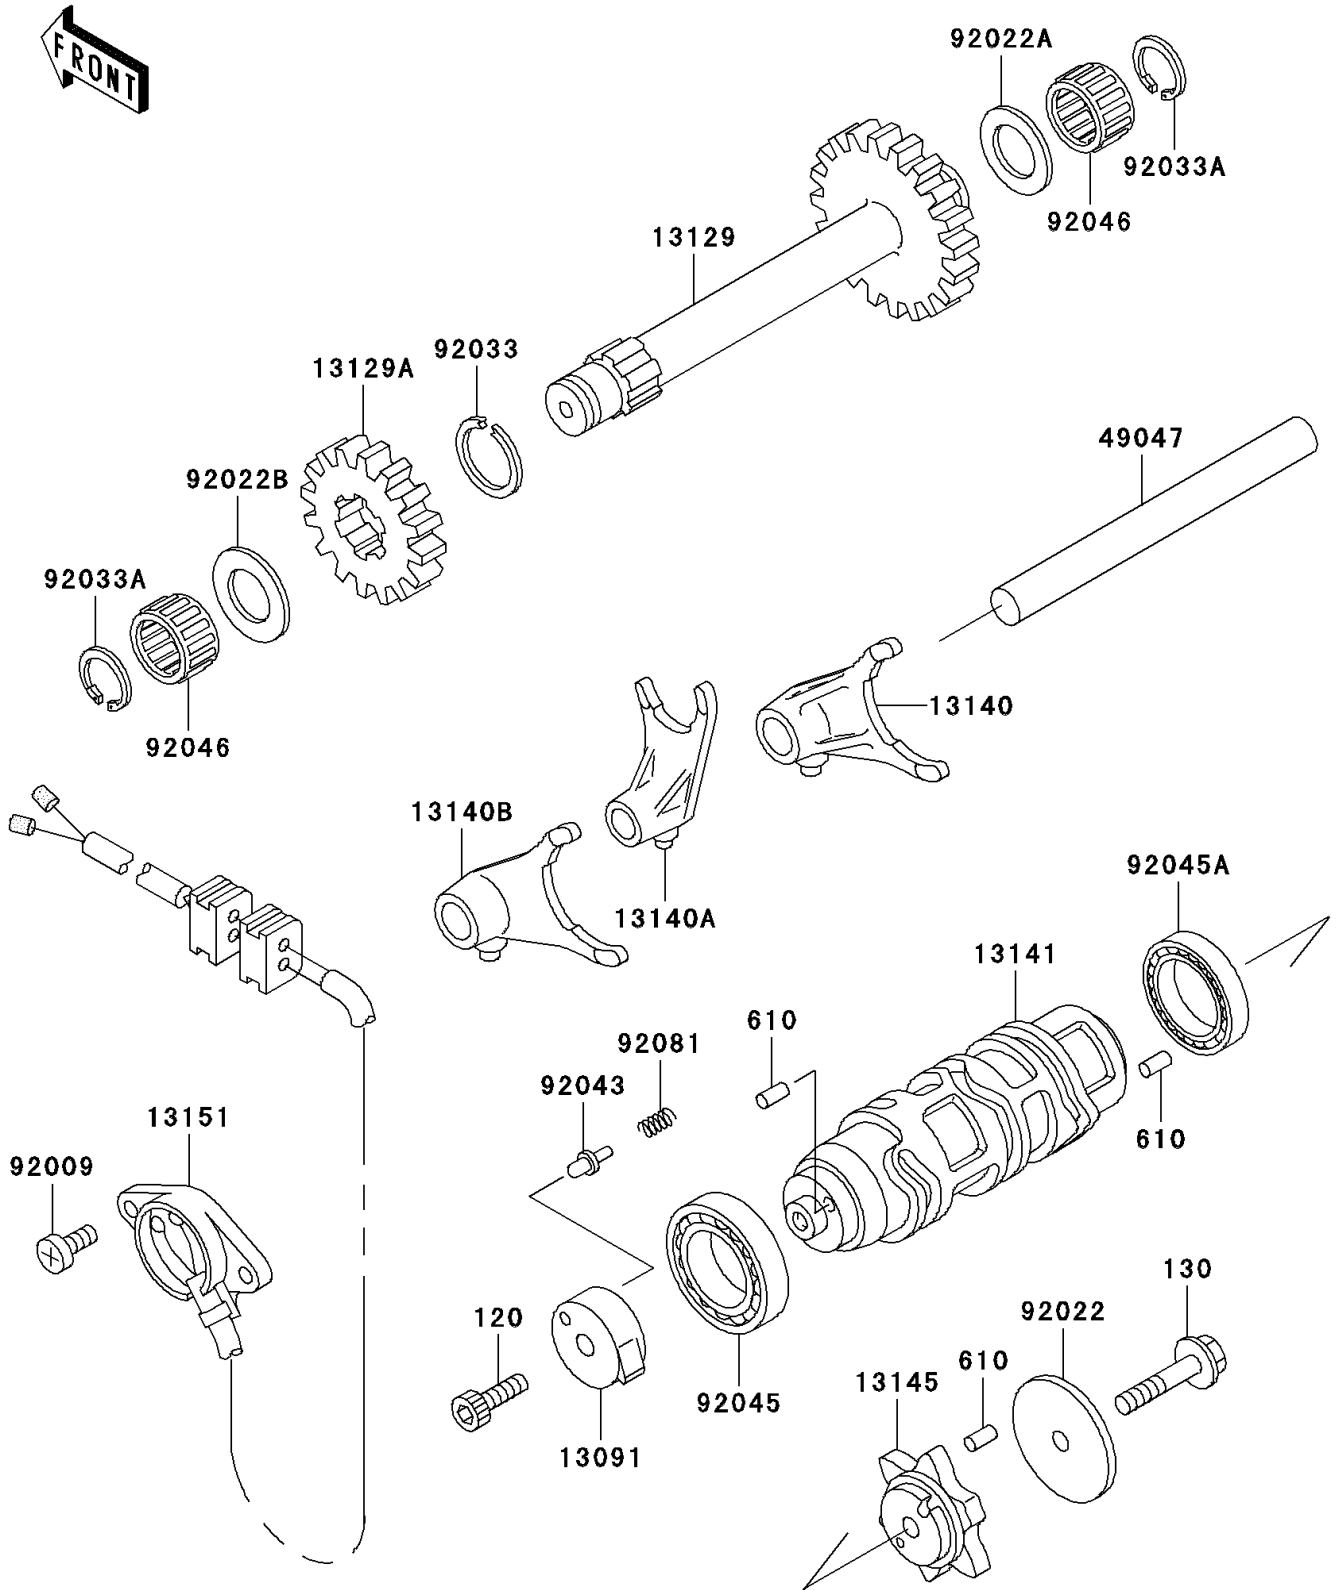

1998 Bayou 300 4X4 PARTS DIAGRAM

Gear Change Drum/Shift Fork(s)

E1362

1998 Bayou 300 4X4 PARTS LIST

Gear Change Drum/Shift Fork(s)

ITEM NAME	PART NUMBER	QUANTITY
BOLT-SOCKET,6X20 (Ref # 120)	120Q0620	1
BOLT-FLANGED,6X30 (Ref # 130)	130G0630	1
ROLLER,4X10 (Ref # 610)	610A0410	8
HOLDER,NEUTRAL SWITCH (Ref # 13091)	13091-1443	1
GEAR-REVERSE (Ref # 13129)	13129-1705	1
GEAR-REVERSE,20T (Ref # 13129A)	13129-1706	1
FORK-SHIFT (Ref # 13140)	13140-1172	1
FORK-SHIFT (Ref # 13140A)	13140-1173	1
FORK-SHIFT (Ref # 13140B)	13140-1174	1
DRUM-CHANGE (Ref # 13141)	13141-1152	1
CAM-CHANGE DRUM (Ref # 13145)	13145-1057	1
SWITCH-COMP (Ref # 13151)	13151-1097	1
ROD-SHIFT (Ref # 49047)	49047-1077	1
SCREW,5X14 (Ref # 92009)	92009-1341	2
WASHER,6.2X38X1.2 (Ref # 92022)	92022-1500	1
WASHER,17.3X28X1 (Ref # 92022A)	92022-255	1
WASHER,17.3X30X1.4 (Ref # 92022B)	92022-270	1
RING-SNAP,20X25.5X1.2 (Ref # 92033)	92033-025	1
RING-SNAP (Ref # 92033A)	92033-032	2
PIN (Ref # 92043)	92043-1287	1
BEARING-BALL,6805 (Ref # 92045)	92045-1122	1
BEARING-BALL,6905X1 (Ref # 92045A)	92045-1150	1
BEARING-NEEDLE,K17X23X13.8 (Ref # 92046)	92046-1184	2
SPRING (Ref # 92081)	92081-1763	1