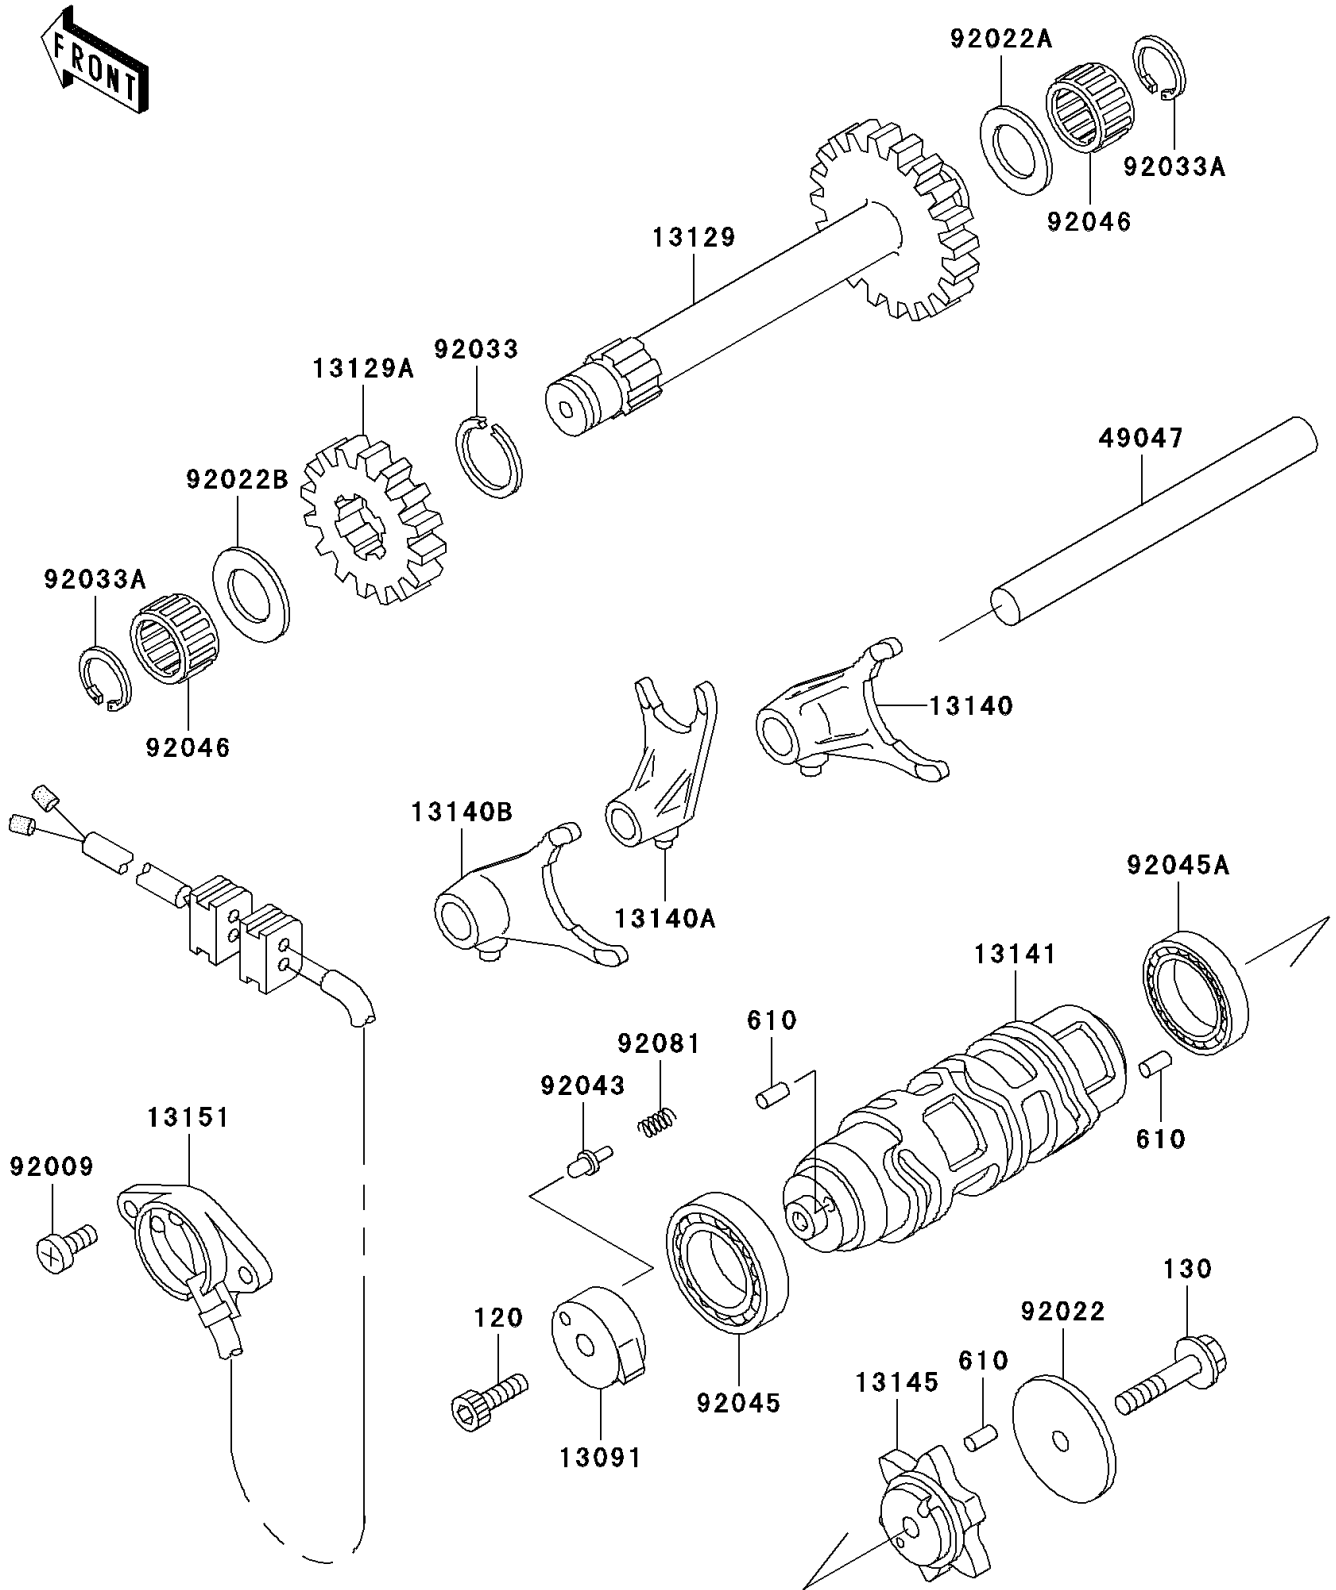

1999 Bayou 300 4X4 PARTS DIAGRAM

Gear Change Drum/Shift Fork(s)

E1362

1999 Bayou 300 4X4 PARTS LIST

Gear Change Drum/Shift Fork(s)

ITEM NAME	PART NUMBER	QUANTITY
BOLT-SOCKET,6X20 (Ref # 120)	120Q0620	1
BOLT-FLANGED,6X30 (Ref # 130)	130G0630	1
ROLLER,4X10 (Ref # 610)	610A0410	8
HOLDER,NEUTRAL SWITCH (Ref # 13091)	13091-1443	1
GEAR-REVERSE (Ref # 13129)	13129-1705	1
GEAR-REVERSE,20T (Ref # 13129A)	13129-1706	1
FORK-SHIFT (Ref # 13140)	13140-1172	1
FORK-SHIFT (Ref # 13140A)	13140-1173	1
FORK-SHIFT (Ref # 13140B)	13140-1174	1
DRUM-CHANGE (Ref # 13141)	13141-1152	1
CAM-CHANGE DRUM (Ref # 13145)	13145-1057	1
SWITCH-COMP (Ref # 13151)	13151-1097	1
ROD-SHIFT (Ref # 49047)	49047-1077	1
SCREW,5X14 (Ref # 92009)	92009-1341	2
WASHER,6.2X38X1.2 (Ref # 92022)	92022-1500	1
WASHER,17.3X28X1 (Ref # 92022A)	92022-255	1
WASHER,17.3X30X1.4 (Ref # 92022B)	92022-270	1
RING-SNAP,20X25.5X1.2 (Ref # 92033)	92033-025	1
RING-SNAP (Ref # 92033A)	92033-032	2
PIN (Ref # 92043)	92043-1287	1
BEARING-BALL,6805 (Ref # 92045)	92045-1122	1
BEARING-BALL,6905X1 (Ref # 92045A)	92045-1150	1
BEARING-NEEDLE,K17X23X13.8 (Ref # 92046)	92046-1184	2
SPRING (Ref # 92081)	92081-1763	1